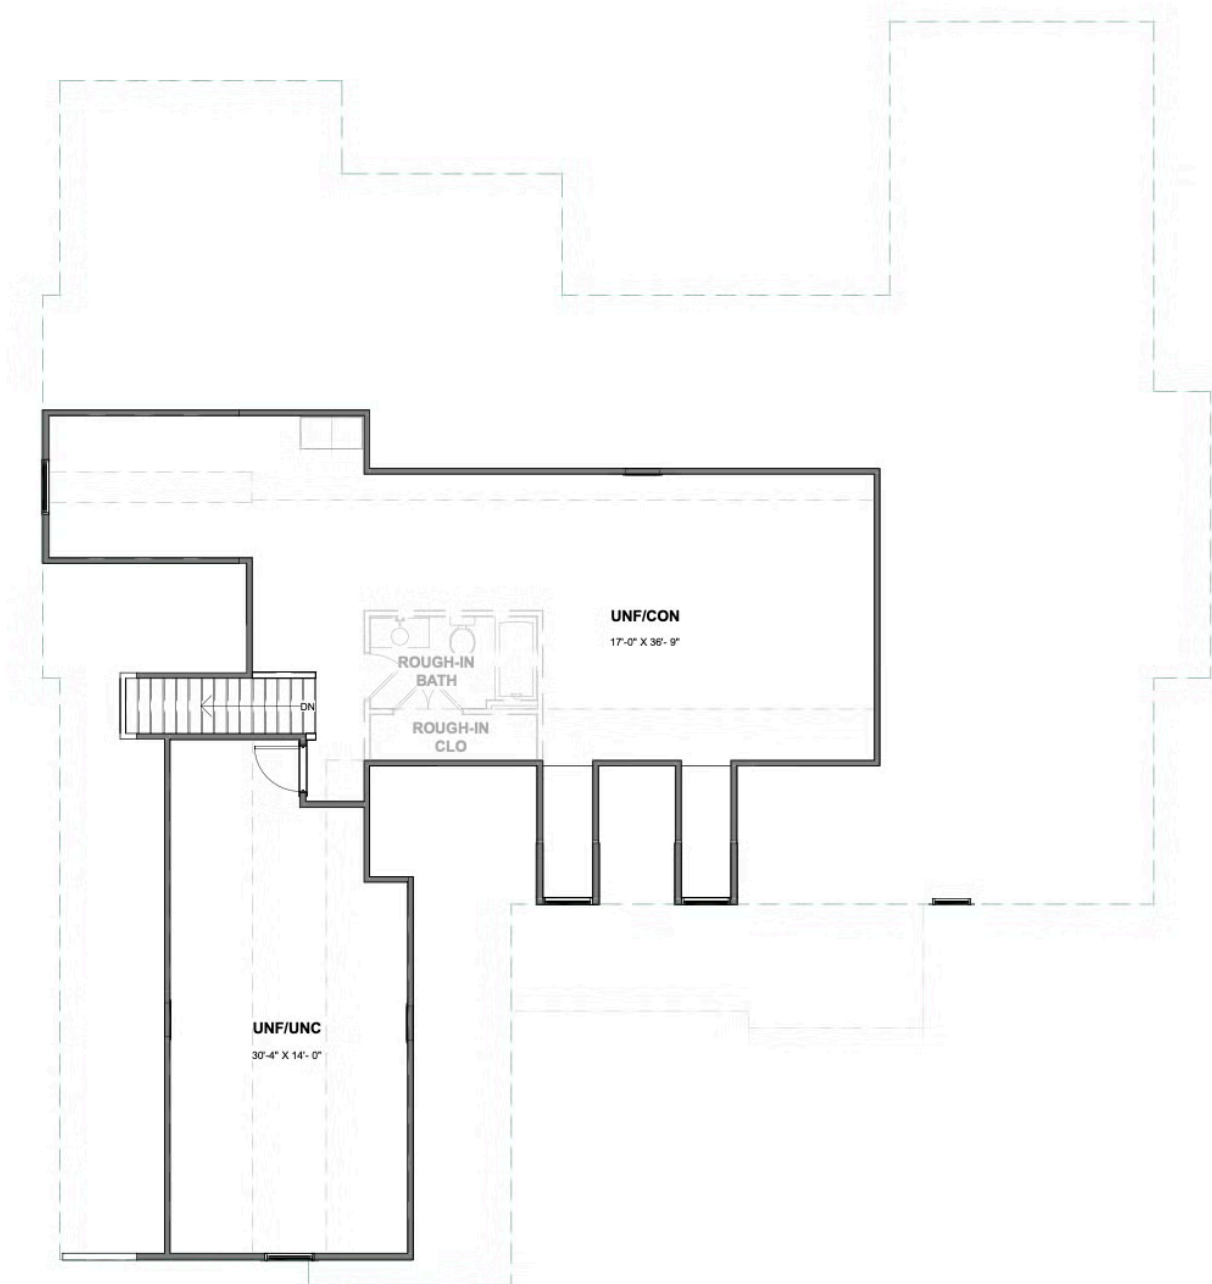

SECOND FLOOR