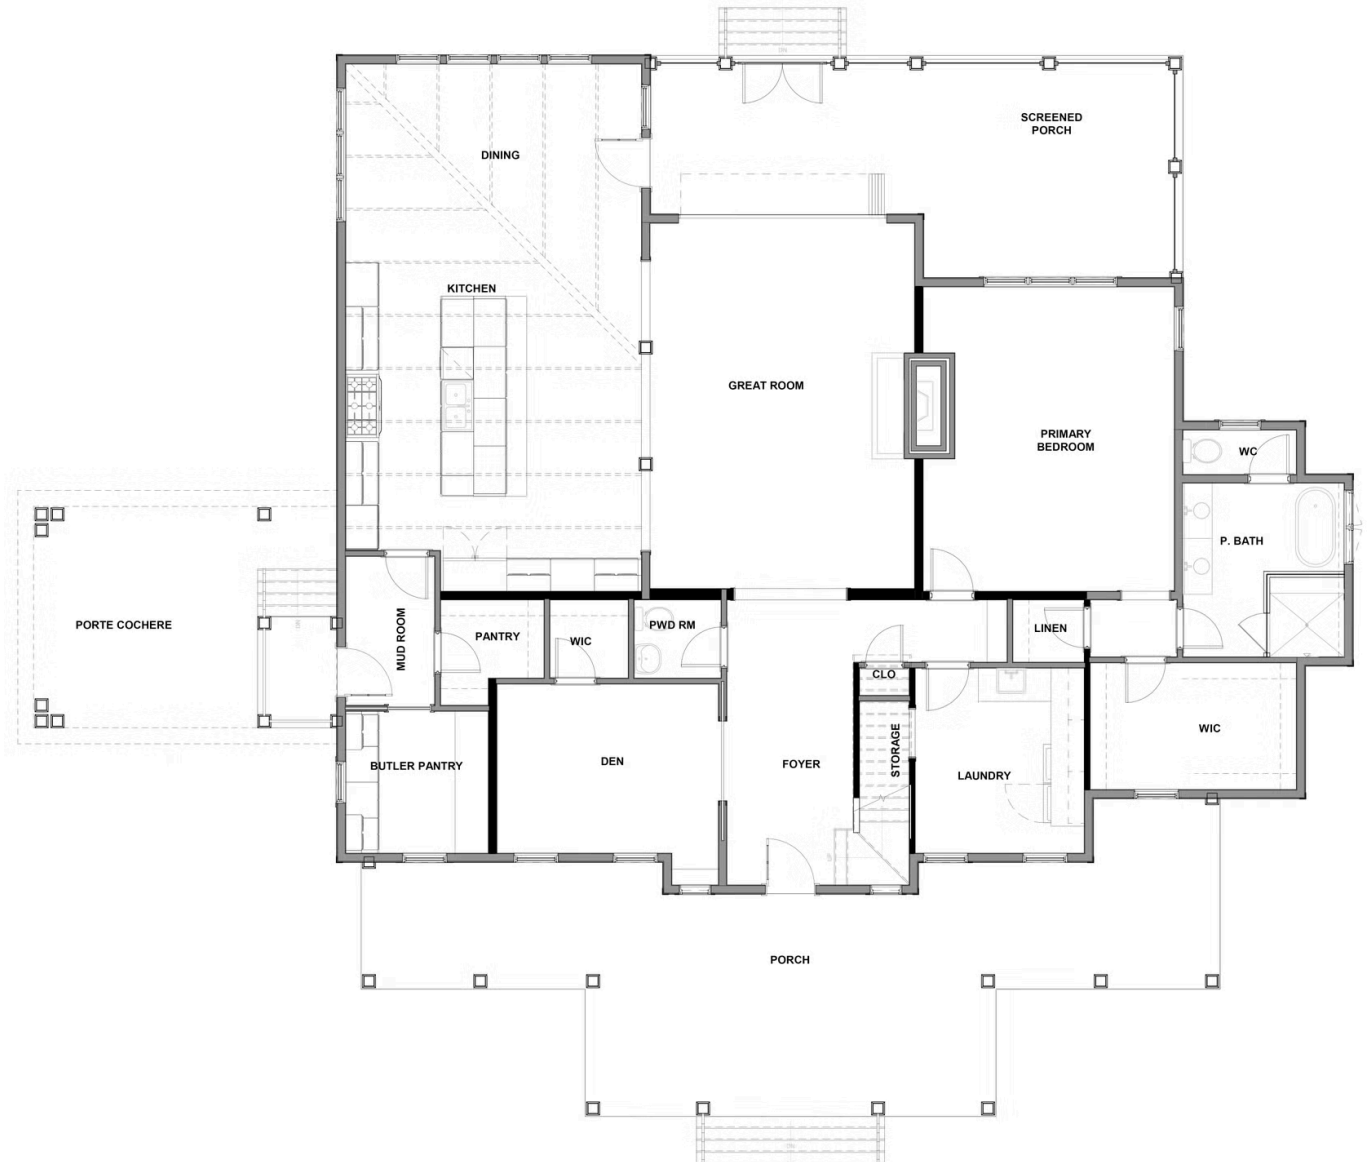

THE Palmetto

AT THE BLUFFTONS

-  4 Bedrooms
-  3.5 Bathrooms
-  3,606 Square Feet
-  2 Car Garage
-  2 Levels

This charming model is part of the signature collection of tailored homes, designed by nationally recognized Allison Ramsey Architects, and individually crafted with an attention to detail all appreciate but few achieve. Classical yet contemporary, as if they've been here for generations - and will be for countless to come. Available at The Blufftons, a curated community where every consideration is taken to ensure a lifestyle experience above and beyond, in homes second to none.

eagleofva.com

THE Palmetto

AT THE BLUFFTONS

eagleofva.com

This information is deemed reliable but not guaranteed. All details, dimensions, square footage, illustrations and pricing are approximate and may vary from actual plans and specifications. Contact an Eagle Sales Consultant for details. Current information as of 24th May 2026

FIRST FLOOR

SECOND FLOOR