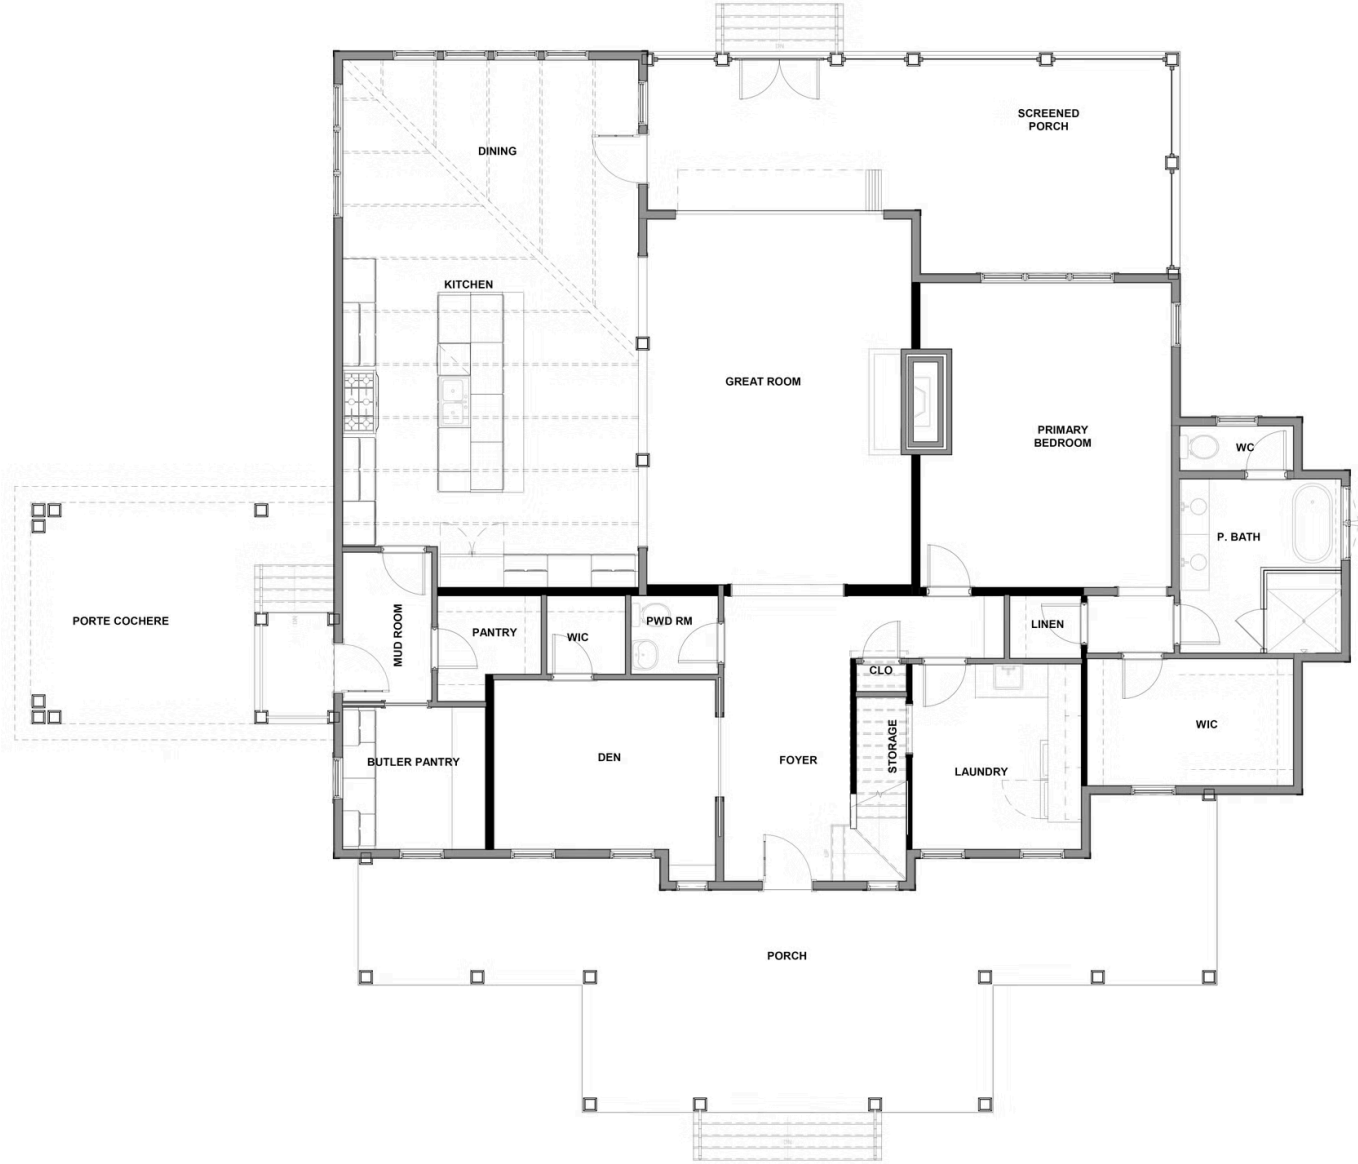

THE Palmetto

AT THE BLUFFTONS

-  4 Bedrooms
-  3.5 Bathrooms
-  3,606 Square Feet
-  2 Car Garage
-  2 Levels

This charming model is part of the signature collection of tailored homes, designed by nationally recognized Allison Ramsey Architects, and individually crafted with an attention to detail all appreciate but few achieve. Classical yet contemporary, as if they've been here for generations - and will be for countless to come. Available at The Blufftons, a curated community where every consideration is taken to ensure a lifestyle experience above and beyond, in homes second to none.

eagleofva.com

THE Palmetto

AT THE BLUFFTONS

eagleofva.com

This information is deemed reliable but not guaranteed. All details, dimensions, square footage, illustrations and pricing are approximate and may vary from actual plans and specifications. Contact an Eagle Sales Consultant for details. Current information as of 8th July 2026

FIRST FLOOR

SECOND FLOOR