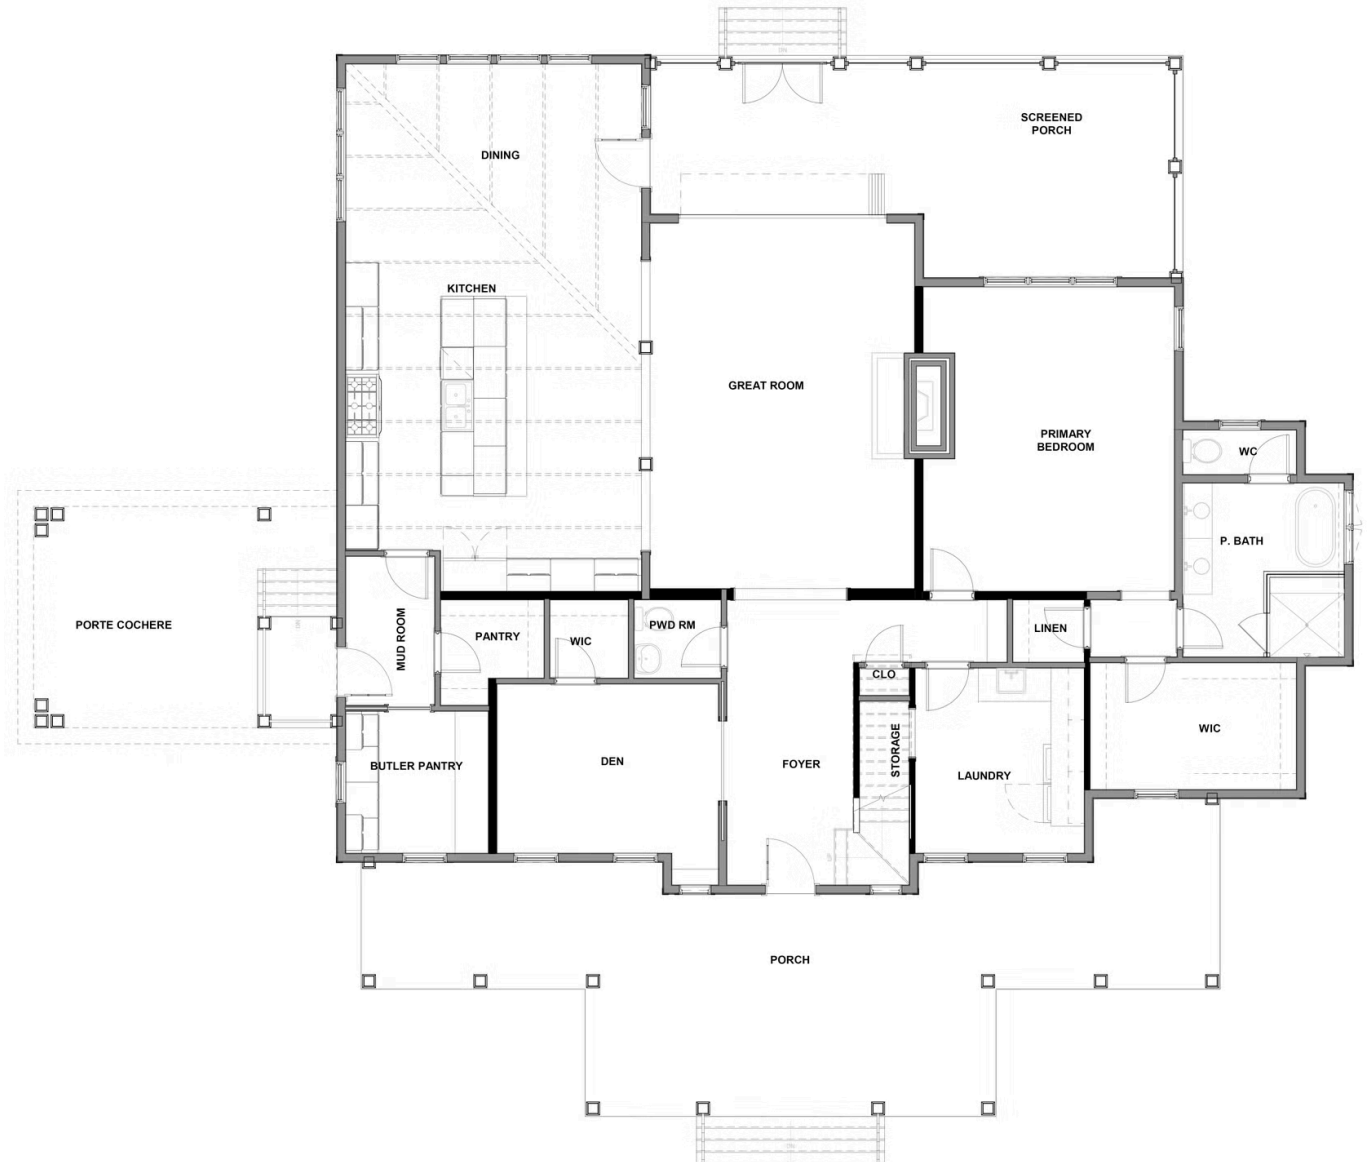

# THE Palmetto

AT THE BLUFFTONS

-  4 Bedrooms
-  3.5 Bathrooms
-  3,606 Square Feet
-  2 Car Garage
-  2 Levels

This charming model is part of the signature collection of tailored homes, designed by nationally recognized Allison Ramsey Architects, and individually crafted with an attention to detail all appreciate but few achieve. Classical yet contemporary, as if they've been here for generations - and will be for countless to come. Available at The Blufftons, a curated community where every consideration is taken to ensure a lifestyle experience above and beyond, in homes second to none.

# THE Palmetto

AT THE BLUFFTONS

[eagleofva.com](http://eagleofva.com)

This information is deemed reliable but not guaranteed. All details, dimensions, square footage, illustrations and pricing are approximate and may vary from actual plans and specifications. Contact an Eagle Sales Consultant for details. Current information as of 13th March 2026

FIRST FLOOR

SECOND FLOOR