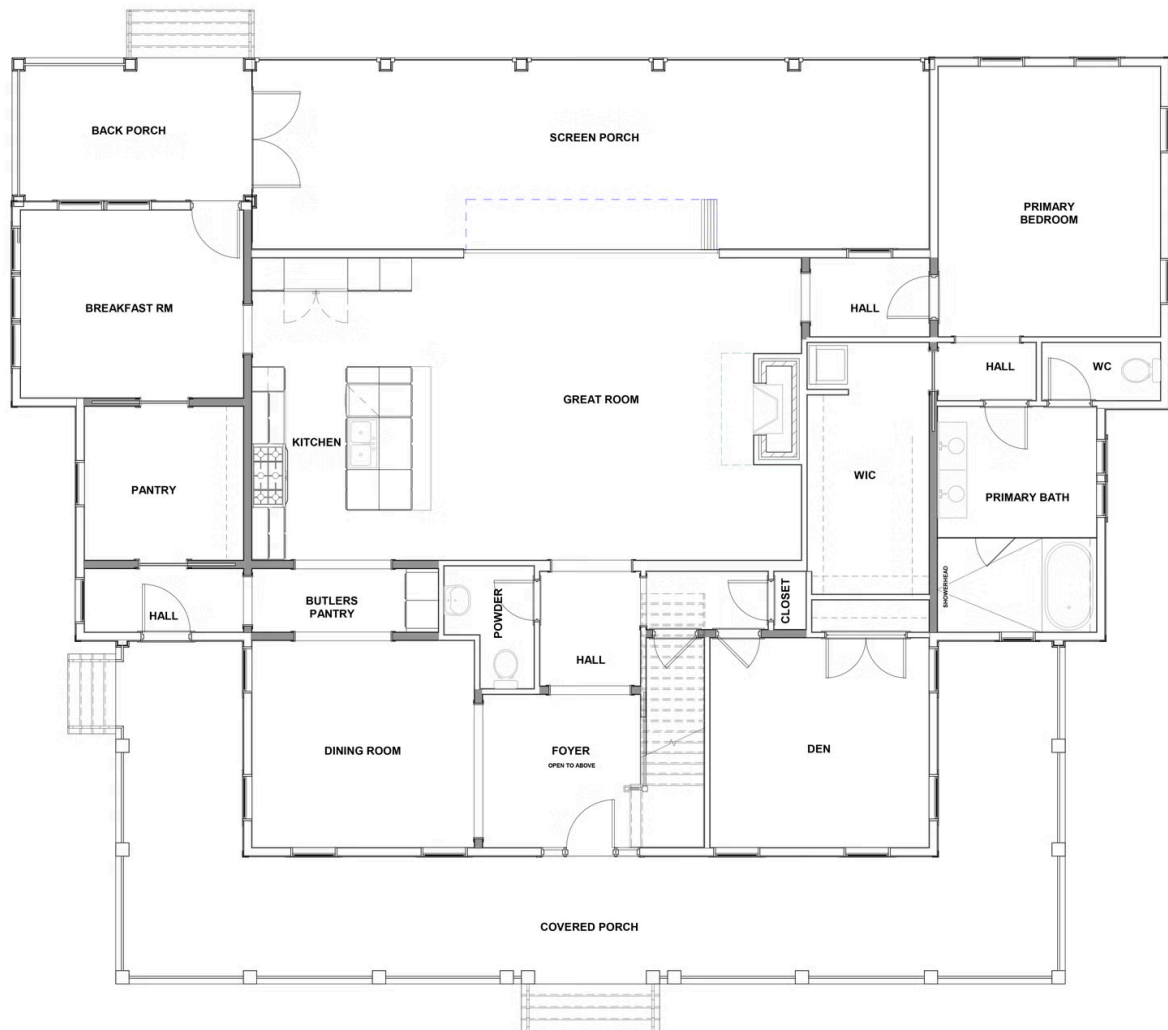

THE Palmetto Bluff

AT THE BLUFFTONS

-  5 Bedrooms
-  4.5 Bathrooms
-  3,913 Square Feet
-  2 Car Garage
-  2 Levels

This charming model is part of the signature collection of tailored homes, designed by nationally recognized Allison Ramsey Architects, and individually crafted with an attention to detail all appreciate but few achieve. Classical yet contemporary, as if they've been here for generations - and will be for countless to come. Available at The Blufftons, a curated community where every consideration is taken to ensure a lifestyle experience above and beyond, in homes second to none.

eagleofva.com

THE Palmetto Bluff

AT THE BLUFFTONS

eagleofva.com

This information is deemed reliable but not guaranteed. All details, dimensions, square footage, illustrations and pricing are approximate and may vary from actual plans and specifications. Contact an Eagle Sales Consultant for details. Current information as of 8th July 2026

FIRST FLOOR

1 FIRST FLOOR PLAN Cutsheet

SECOND FLOOR