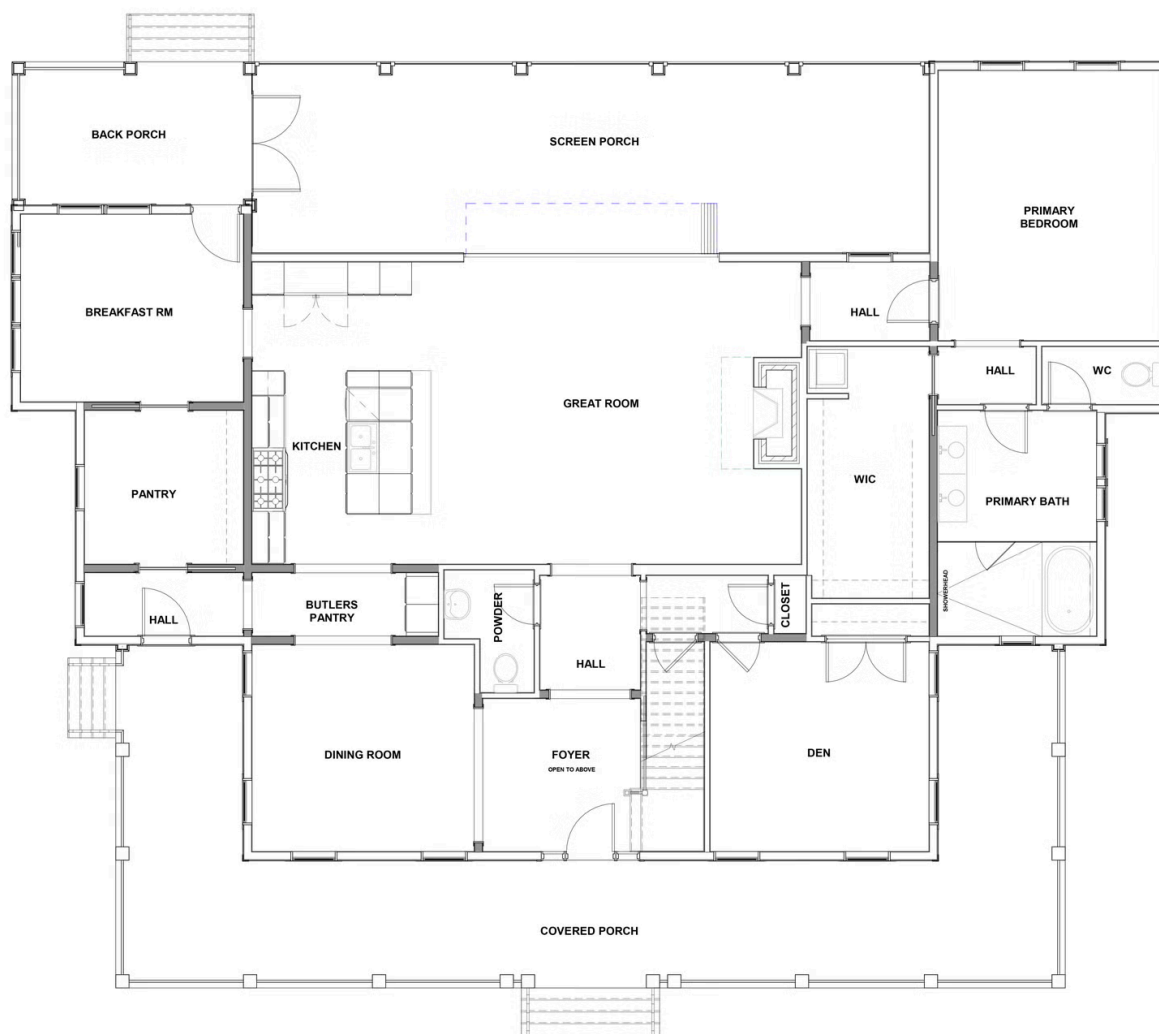

# THE Palmetto Bluff

AT THE BLUFFTONS

-  5 Bedrooms
-  4.5 Bathrooms
-  3,913 Square Feet
-  2 Car Garage
-  2 Levels

This charming model is part of the signature collection of tailored homes, designed by nationally recognized Allison Ramsey Architects, and individually crafted with an attention to detail all appreciate but few achieve. Classical yet contemporary, as if they've been here for generations - and will be for countless to come. Available at The Blufftons, a curated community where every consideration is taken to ensure a lifestyle experience above and beyond, in homes second to none.

# THE Palmetto Bluff

AT THE BLUFFTONS

[eagleofva.com](http://eagleofva.com)

This information is deemed reliable but not guaranteed. All details, dimensions, square footage, illustrations and pricing are approximate and may vary from actual plans and specifications. Contact an Eagle Sales Consultant for details. Current information as of 13th March 2026

## FIRST FLOOR

1 FIRST FLOOR PLAN Cutsheet

## SECOND FLOOR