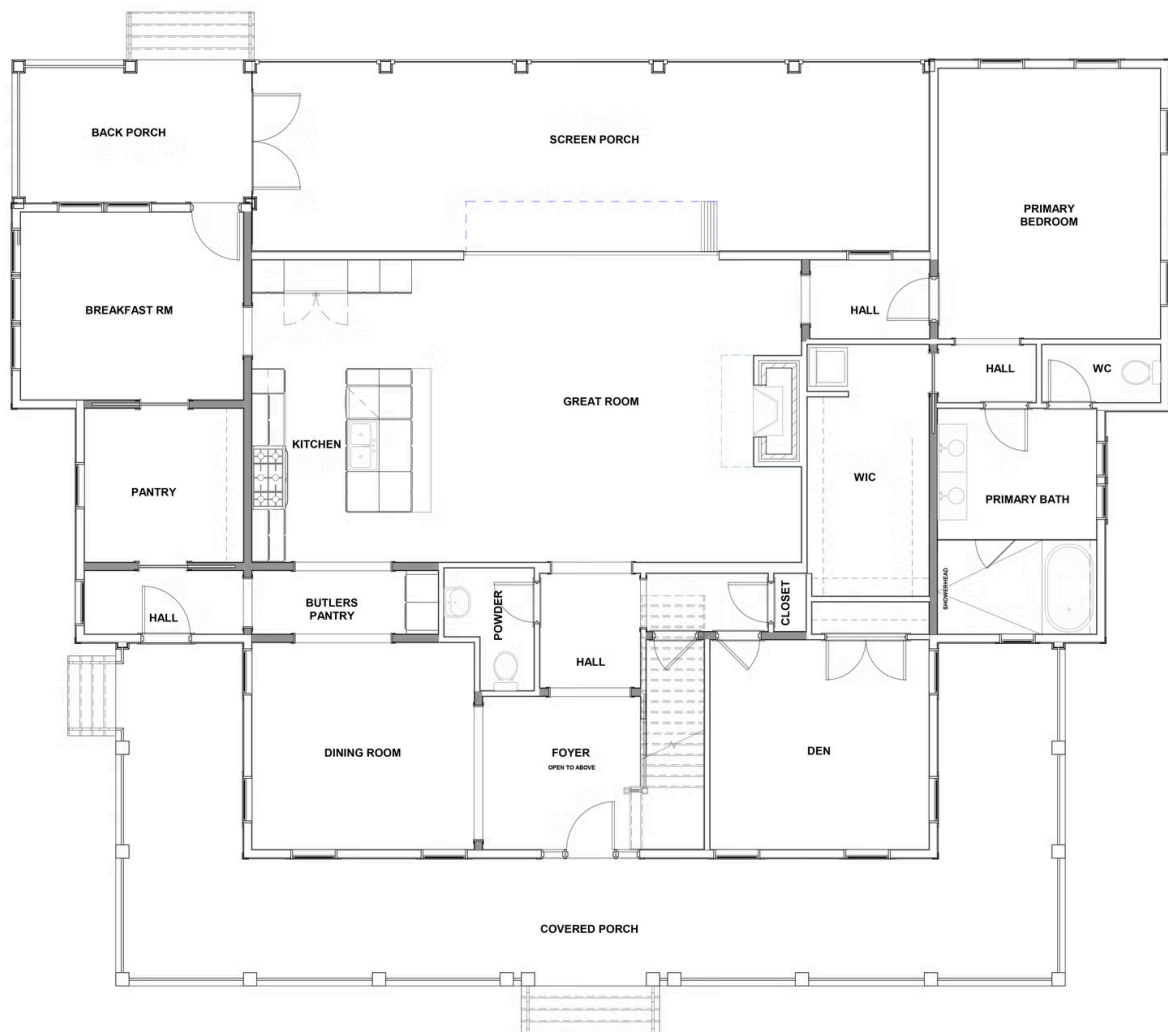

THE Palmetto Bluff

AT THE BLUFFTONS

-  5 Bedrooms
-  4.5 Bathrooms
-  3,913 Square Feet
-  2 Car Garage
-  2 Levels

This charming model is part of the signature collection of tailored homes, designed by nationally recognized Allison Ramsey Architects, and individually crafted with an attention to detail all appreciate but few achieve. Classical yet contemporary, as if they've been here for generations - and will be for countless to come. Available at The Blufftons, a curated community where every consideration is taken to ensure a lifestyle experience above and beyond, in homes second to none.

eagleofva.com

THE Palmetto Bluff

AT THE BLUFFTONS

eagleofva.com

This information is deemed reliable but not guaranteed. All details, dimensions, square footage, illustrations and pricing are approximate and may vary from actual plans and specifications. Contact an Eagle Sales Consultant for details. Current information as of 24th May 2026

FIRST FLOOR

1 FIRST FLOOR PLAN Cutsheet

SECOND FLOOR