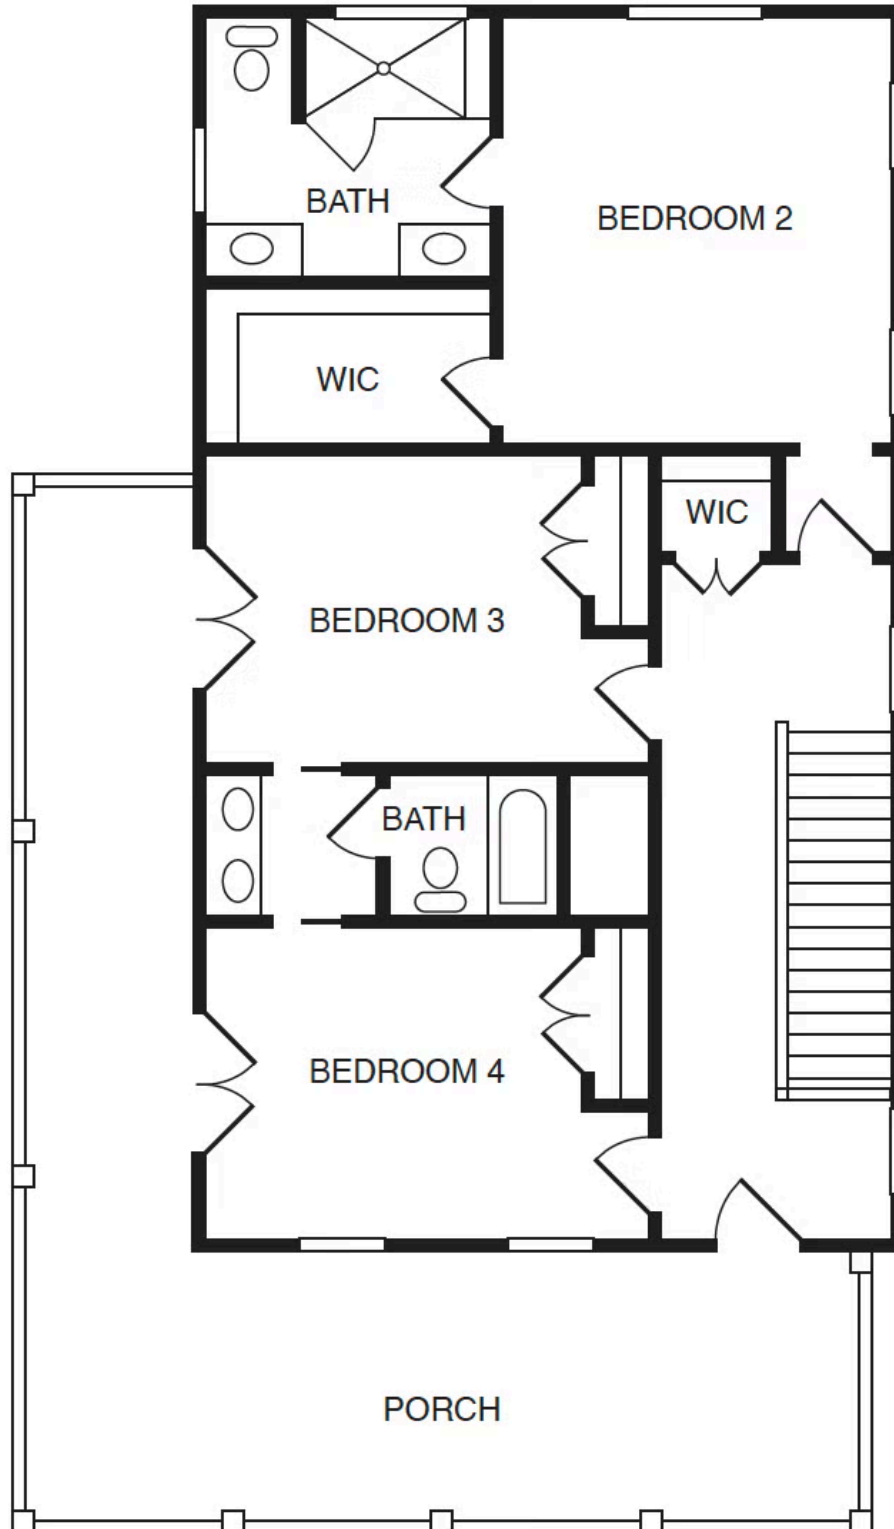

12442 Bluffton Ridge Court

AT THE BLUFFTONS

-  4 Bedrooms
-  3.5 Bathrooms
-  3106 Square Feet
-  2 Car Garage

\$1,795,000

MOVE-IN READY! This charming model is part of the signature collection of tailored homes, designed by nationally recognized Allison Ramsey Architects, and individually crafted with an attention to detail all appreciate but few achieve. Classical yet contemporary, as if they've been here for generations - and will be for countless to come. Welcome home to The Braddock at The Blufftons! This home is a perfect blend of elegance and comfort. Welcoming front to back foyer, wonderful family room with full masonry wood burning brick fireplace that extends to the fabulous eat-in chef's kitchen with center island featuring Sub-Zero refrigerator, Wolf range, Sub-Zero beverage refrigerator, quartz countertops, and bay window. A walk in butler's pantry features a sink, cabinets, quartz countertops, and more. Lovely and inviting light and bright sunroom that leads to screened porch, and beautiful laundry room. Retreat to your spacious first floor primary en-suite w/ sitting area, walk-in closet, spa like bath w/ soaking tub, shower, double sinks. 2nd floor offers an en-suite bedroom with walk in closet, 2 bedrooms with Jack & Jill bathroom. There's also a 2 story wrap-around porch, wood floors throughout, gorgeous detailed mouldings, high ceilings. Spacious and stunning patio with large painted brick fireplace, covered grilling area, granite countertops, and detached 2-car garage with breezeway.

eagleofva.com

12442 Bluffton Ridge Court

AT THE BLUFFTONS

FIRST FLOOR

eagleofva.com

12442 Bluffton Ridge Court

AT THE BLUFFTONS

SECOND FLOOR