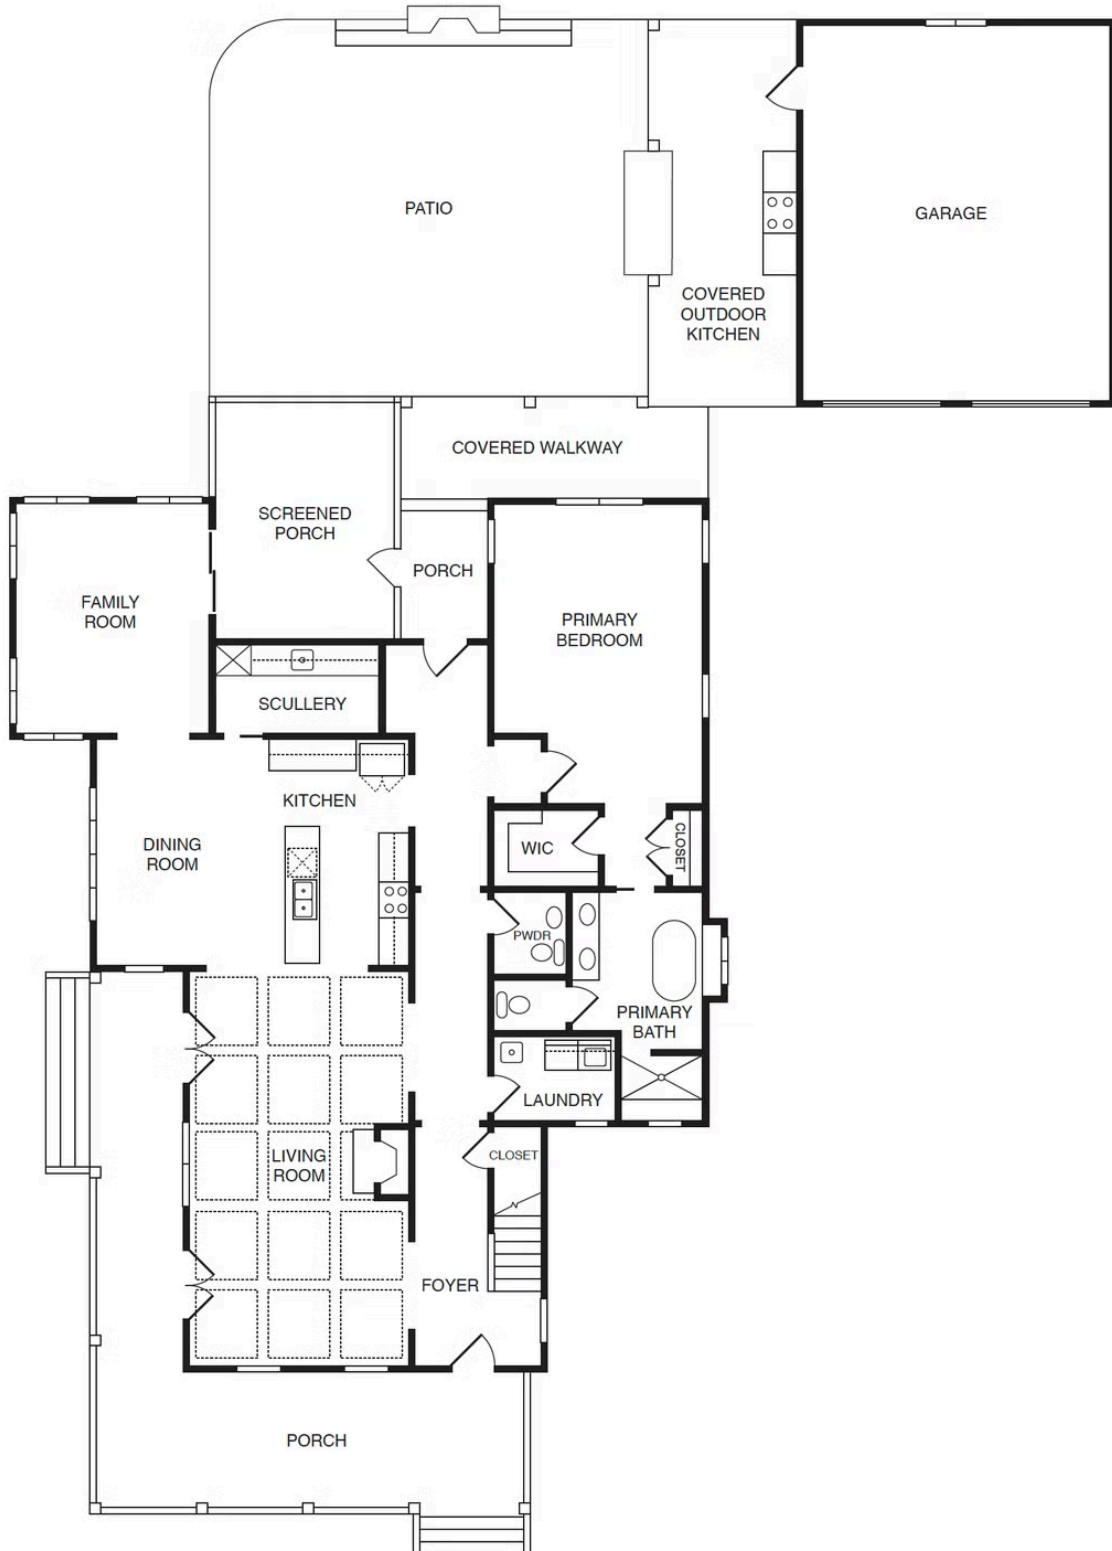

12442 Bluffton Ridge Court

AT THE BLUFFTONS

-  4 Bedrooms
-  3.5 Bathrooms
-  3106 Square Feet
-  2 Car Garage

\$1,795,000

MOVE-IN READY! This charming model is part of the signature collection of tailored homes, designed by nationally recognized Allison Ramsey Architects, and individually crafted with an attention to detail all appreciate but few achieve. Classical yet contemporary, as if they've been here for generations - and will be for countless to come. Welcome home to The Braddock at The Blufftons! This home is a perfect blend of elegance and comfort. Welcoming front to back foyer, wonderful family room with full masonry wood burning brick fireplace that extends to the fabulous eat-in chef's kitchen with center island featuring Sub-Zero refrigerator, Wolf range, Sub-Zero beverage refrigerator, quartz countertops, and bay window. A walk in butler's pantry features a sink, cabinets, quartz countertops, and more. Lovely and inviting light and bright sunroom that leads to screened porch, and beautiful laundry room. Retreat to your spacious first floor primary en-suite w/ sitting area, walk-in closet, spa like bath w/ soaking tub, shower, double sinks. 2nd floor offers an en-suite bedroom with walk in closet, 2 bedrooms with Jack & Jill bathroom. There's also a 2 story wrap-around porch, wood floors throughout, gorgeous detailed mouldings, high ceilings. Spacious and stunning patio with large painted brick fireplace, covered grilling area, granite countertops, and detached 2-car garage with breezeway.

eagleofva.com

12442 Bluffton Ridge Court

AT THE BLUFFTONS

FIRST FLOOR

eagleofva.com

12442 Bluffton Ridge Court

AT THE BLUFFTONS

SECOND FLOOR