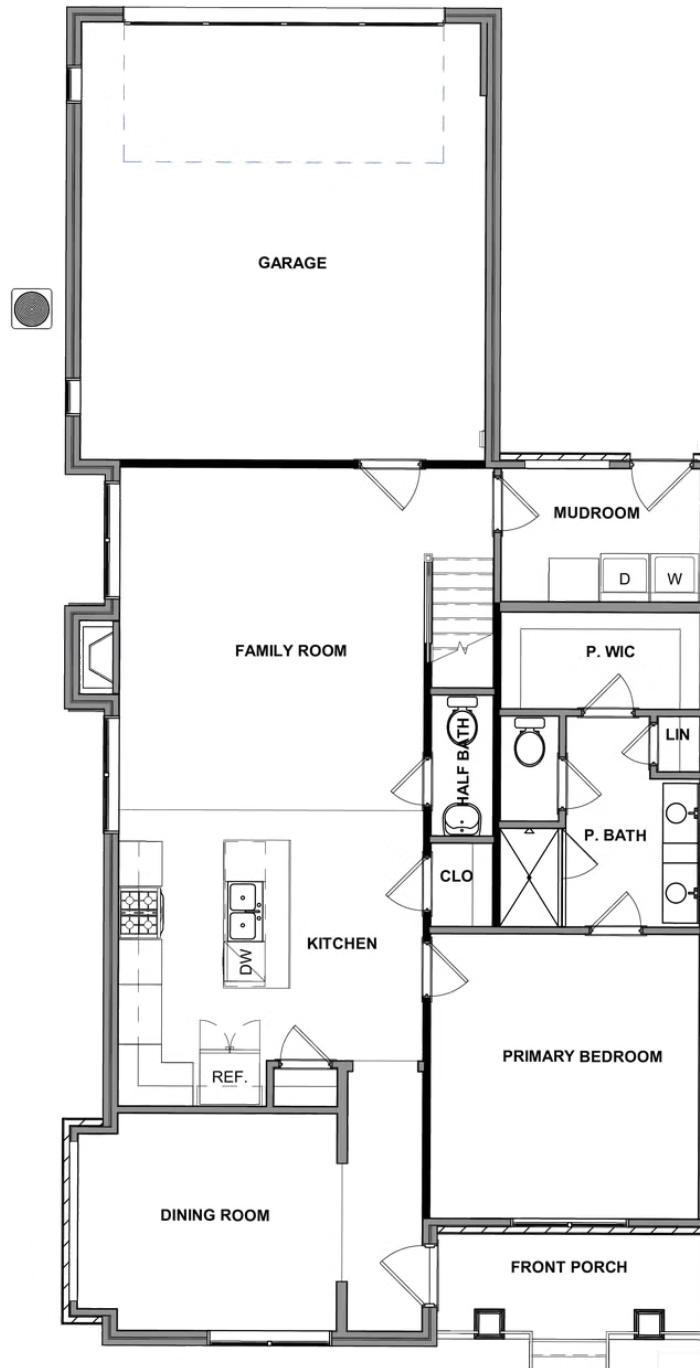

9498 Creek Summit Circle eagle

AT CREEK'S EDGE AT STONY POINT

-  3 Bedrooms
-  2.5 Bathrooms
-  2081 Square Feet
-  2 Car Garage

\$570,686

This welcoming two-level townhome is thoughtfully designed with everyday comfort in mind, including a first floor primary suite that makes daily living feel easy. The main level also features an open, light-filled layout where the kitchen flows naturally into the family room, creating a warm space for everyday moments and casual gatherings, while a formal dining room creates the perfect space for uninterrupted meals. A convenient mudroom/laundry room and rear load 2-car garage complete the main level. Upstairs, a bonus room and two additional bedrooms, along with a full bath, offer flexibility for guests, hobbies, or a home office. With a low maintenance design and spaces that adapt to your lifestyle, this home delivers comfort without compromise.

Features of this Home

- End home
- First floor primary bedroom suite
- Mud room
- Formal dining room
- Gas fireplace in family room
- Walk-in attic storage
- Extra natural light from side windows
- Bonus room on 2nd floor for loft or office

eagleofva.com

FIRST FLOOR

SECOND FLOOR