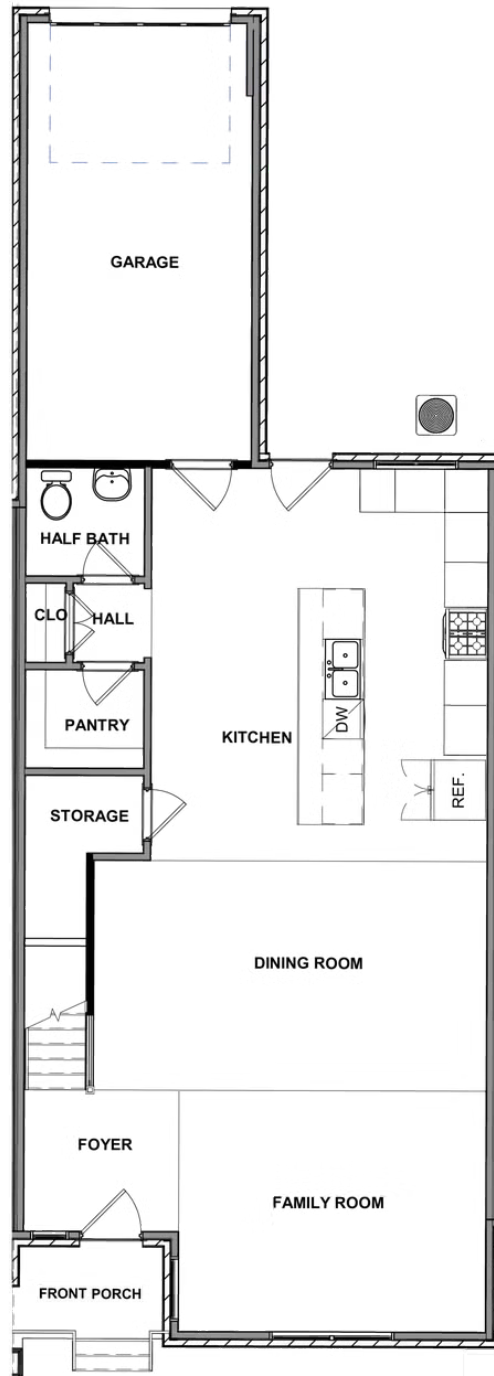

9496 Creek Summit Circle eagle

AT CREEK'S EDGE AT STONY POINT

-  3 Bedrooms
-  2.5 Bathrooms
-  2042 Square Feet
-  1 Car Garage

\$557,847

This charming two-level townhome offers a comfortable, easy flow designed for the way you live today. A welcoming front porch leads into an open main level where the kitchen, dining, and living areas connect naturally, creating a warm space for everyday routines, relaxed evenings, and casual get-togethers. Thoughtful storage, a walk-in pantry, and a rear load 1-car garage add to the home's everyday ease. The second floor is dedicated to flexibility, featuring a private primary suite, additional bedrooms ideal for guests or a home office, and a centrally located laundry area that keeps life organized. With a smart layout and low maintenance design, this home balances comfort and function beautifully.

Features of this Home

- Walk-in pantry
- Quartz countertops in kitchen
- Luxury lighting package included
- 9 foot ceilings on both floors
- Open concept first floor
- Second floor primary bedroom suite with spacious walk-in closet

eagleofva.com

FIRST FLOOR

SECOND FLOOR