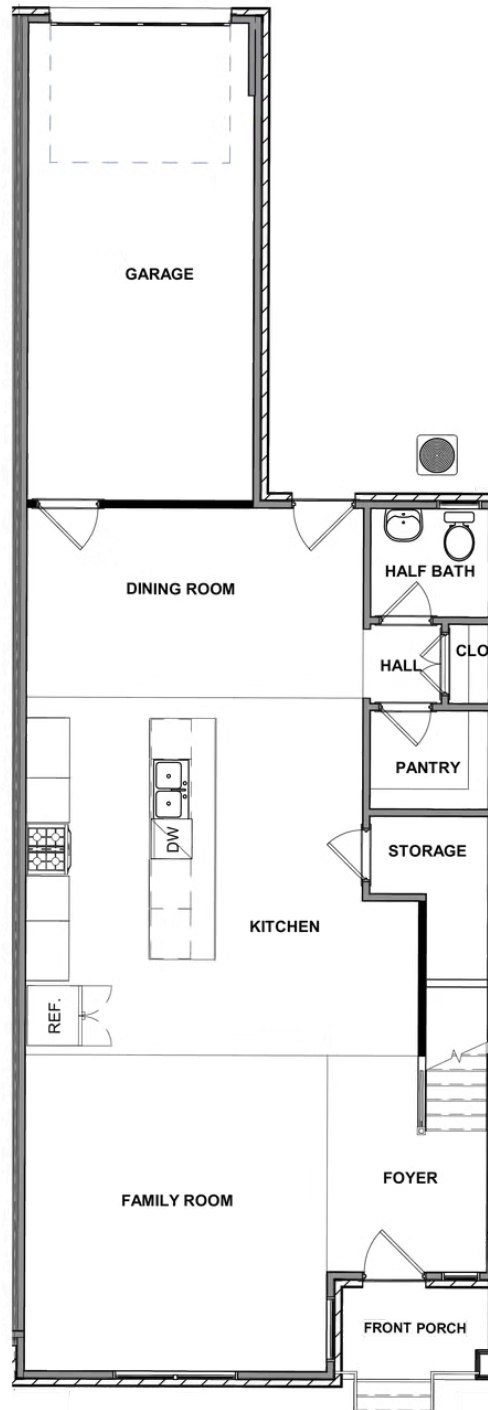

9494 Creek Summit Circle eagle

AT CREEK'S EDGE AT STONY POINT

-  3 Bedrooms
-  2.5 Bathrooms
-  2065 Square Feet
-  1 Car Garage

\$539,900

This charming two-level townhome offers a comfortable, easy flow designed for the way you live today. A welcoming front porch leads into an open main level where the kitchen, dining, and living areas connect naturally, creating a warm space for everyday routines, relaxed evenings, and casual get-togethers. Thoughtful storage, a walk-in pantry, and a rear load 1-car garage add to the home's everyday ease. The second floor is dedicated to flexibility, featuring a private primary suite, additional bedrooms ideal for guests or a home office, and a centrally located laundry area that keeps life organized. With a smart layout and low maintenance design, this home balances comfort and function beautifully.

Features of this Home

- 9 foot ceilings
- Rear concrete patio
- Walk-In pantry
- Open layout
- Triple window in primary bedroom
- Luxury primary bathroom with frameless shower enclosure

eagleofva.com

FIRST FLOOR

SECOND FLOOR