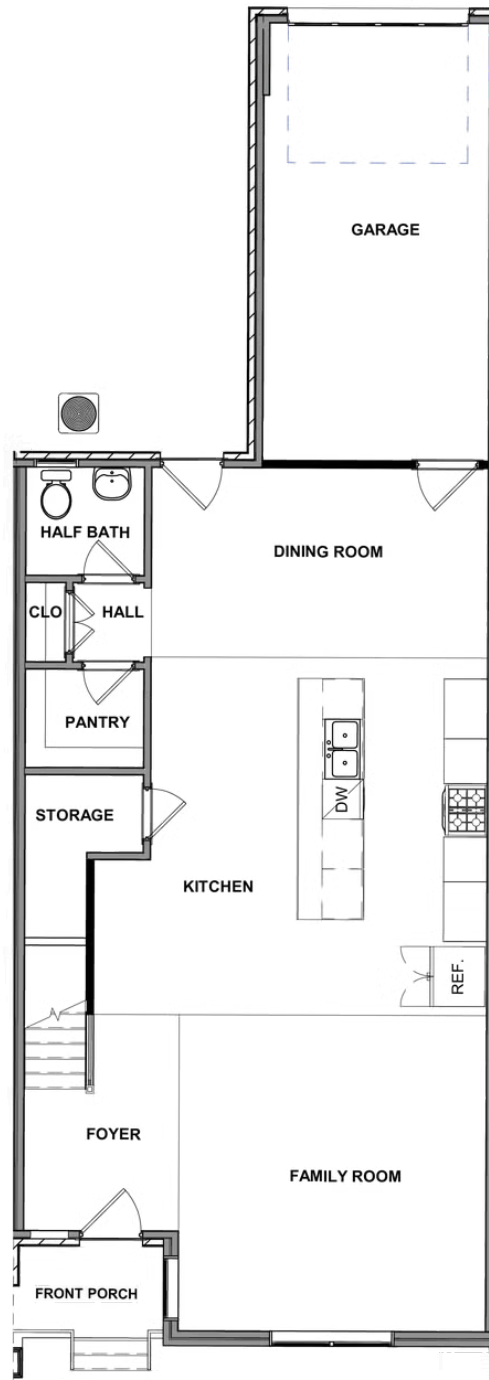

9492 Creek Summit Circle eagle

AT CREEK'S EDGE AT STONY POINT

-  3 Bedrooms
-  2.5 Bathrooms
-  2042 Square Feet
-  1 Car Garage

\$529,900

This charming two-level townhome offers a comfortable, easy flow designed for the way you live today. A welcoming front porch leads into an open main level where the kitchen, dining, and living areas connect naturally, creating a warm space for everyday routines, relaxed evenings, and casual get-togethers. Thoughtful storage, a walk-in pantry, and a rear load 1-car garage add to the home's everyday ease. The second floor is dedicated to flexibility, featuring a private primary suite, additional bedrooms ideal for guests or a home office, and a centrally located laundry area that keeps life organized. With a smart layout and low maintenance design, this home balances comfort and function beautifully.

Features of this Home

- Covered Front Porch
- Walk-in pantry
- Hardwood stairs
- Spacious primary walk-in closet

eagleofva.com

FIRST FLOOR

SECOND FLOOR