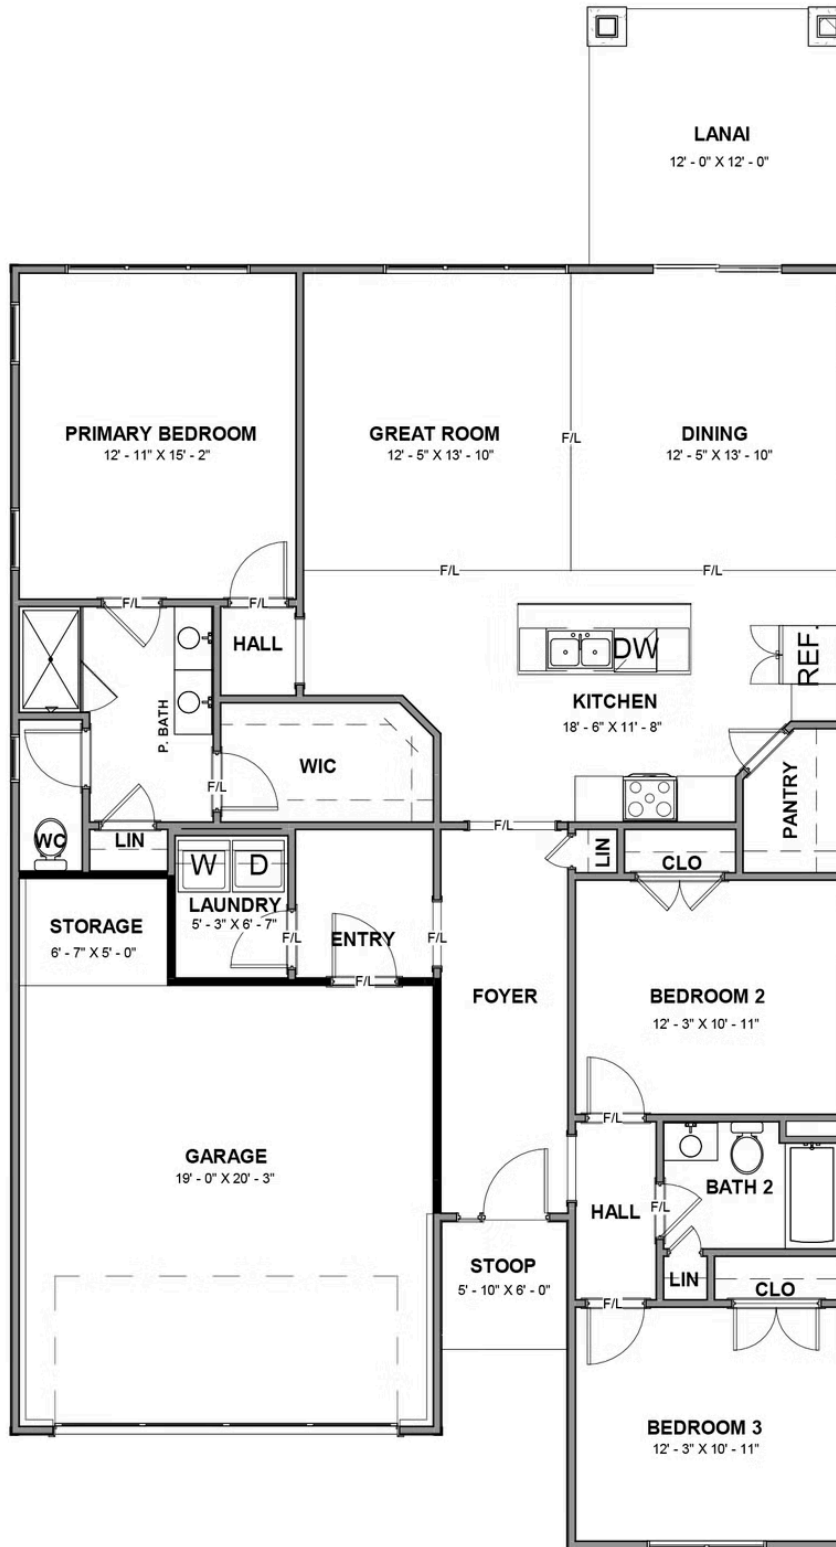

THE Magnolia

AT THE PARKE AT COLD CREEK

eagleofva.com