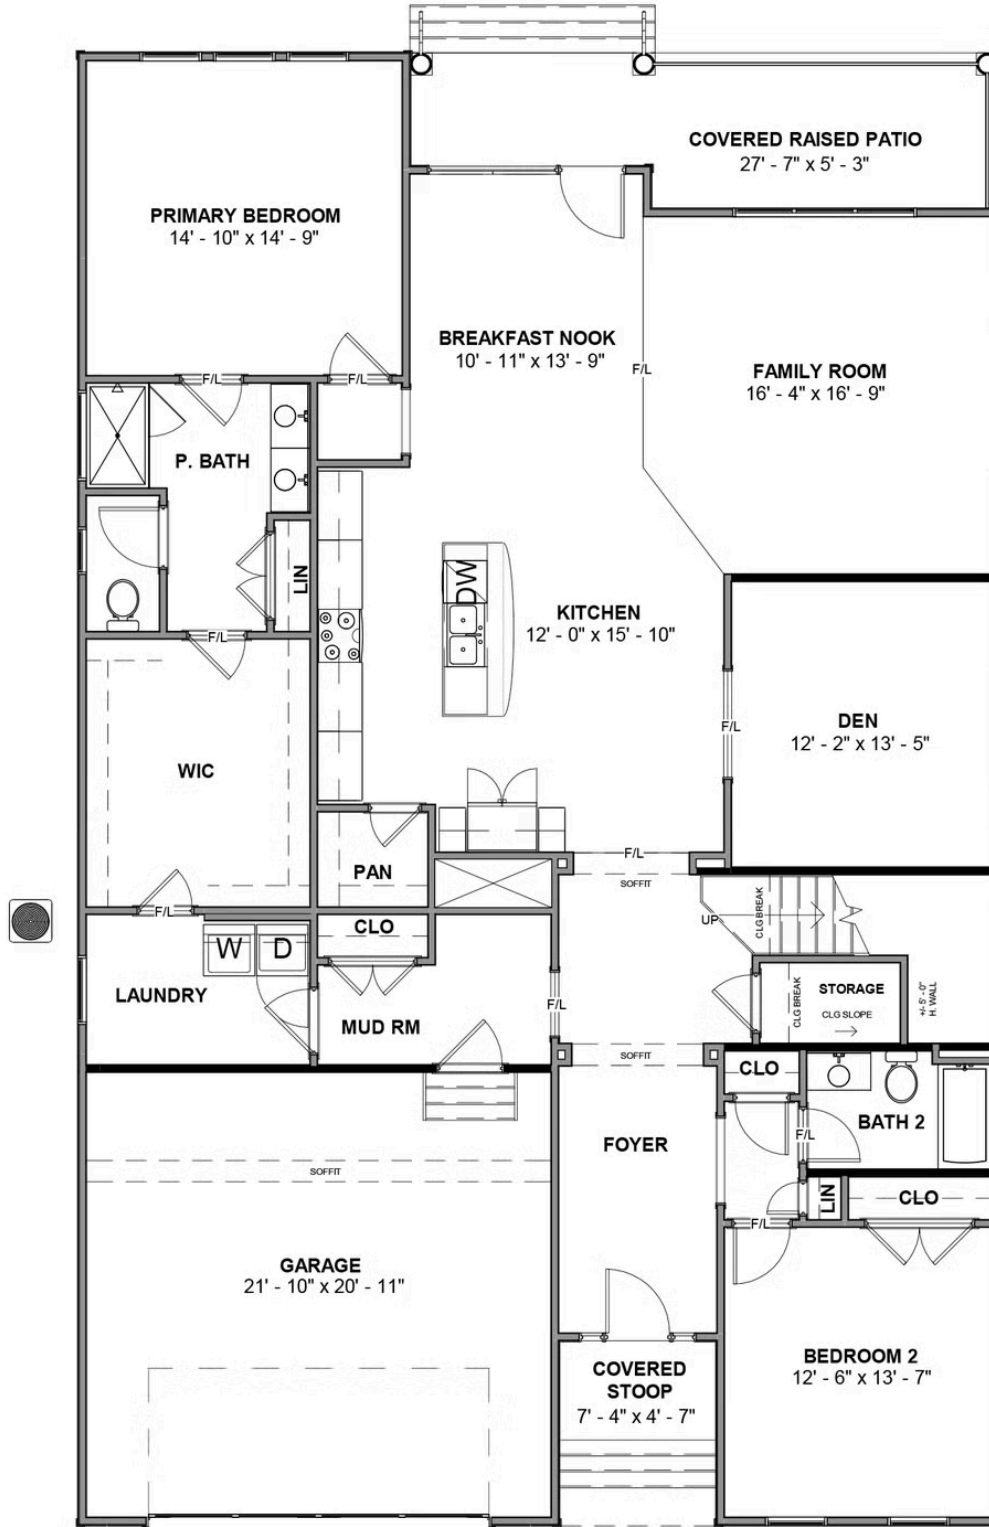

THE Fulton

AT THE PARKE AT COLD CREEK

-  3 - 4 Bedrooms
-  3 Bathrooms
-  2,881 Square Feet
-  2 Car Garage
-  2 Levels

Live in the “wow” with the Fulton, a sweeping 2-story plan with 2-car garage, 3 bedrooms, and all the space you could dream of. Featuring over 2,800 square feet of easygoing style, you'll never miss a beat in the expansive open-flow kitchen, family room, breakfast area, and den. Personalization opportunities abound throughout, from an optional dining room and 'twilight fireplace,' to the first floor primary suite with its sumptuous walk-in closet and dual-sink bath. A front bedroom and full bath sit just off the foyer, while a convenient mud room and laundry are ready for life's messy moments. On the second floor, a third bedroom, full bath, and flexible loft space await, with options for a fourth bedroom or additional storage.

eagleofva.com

Arts & Crafts

Colonial

Folk Victorian

FIRST FLOOR

SECOND FLOOR