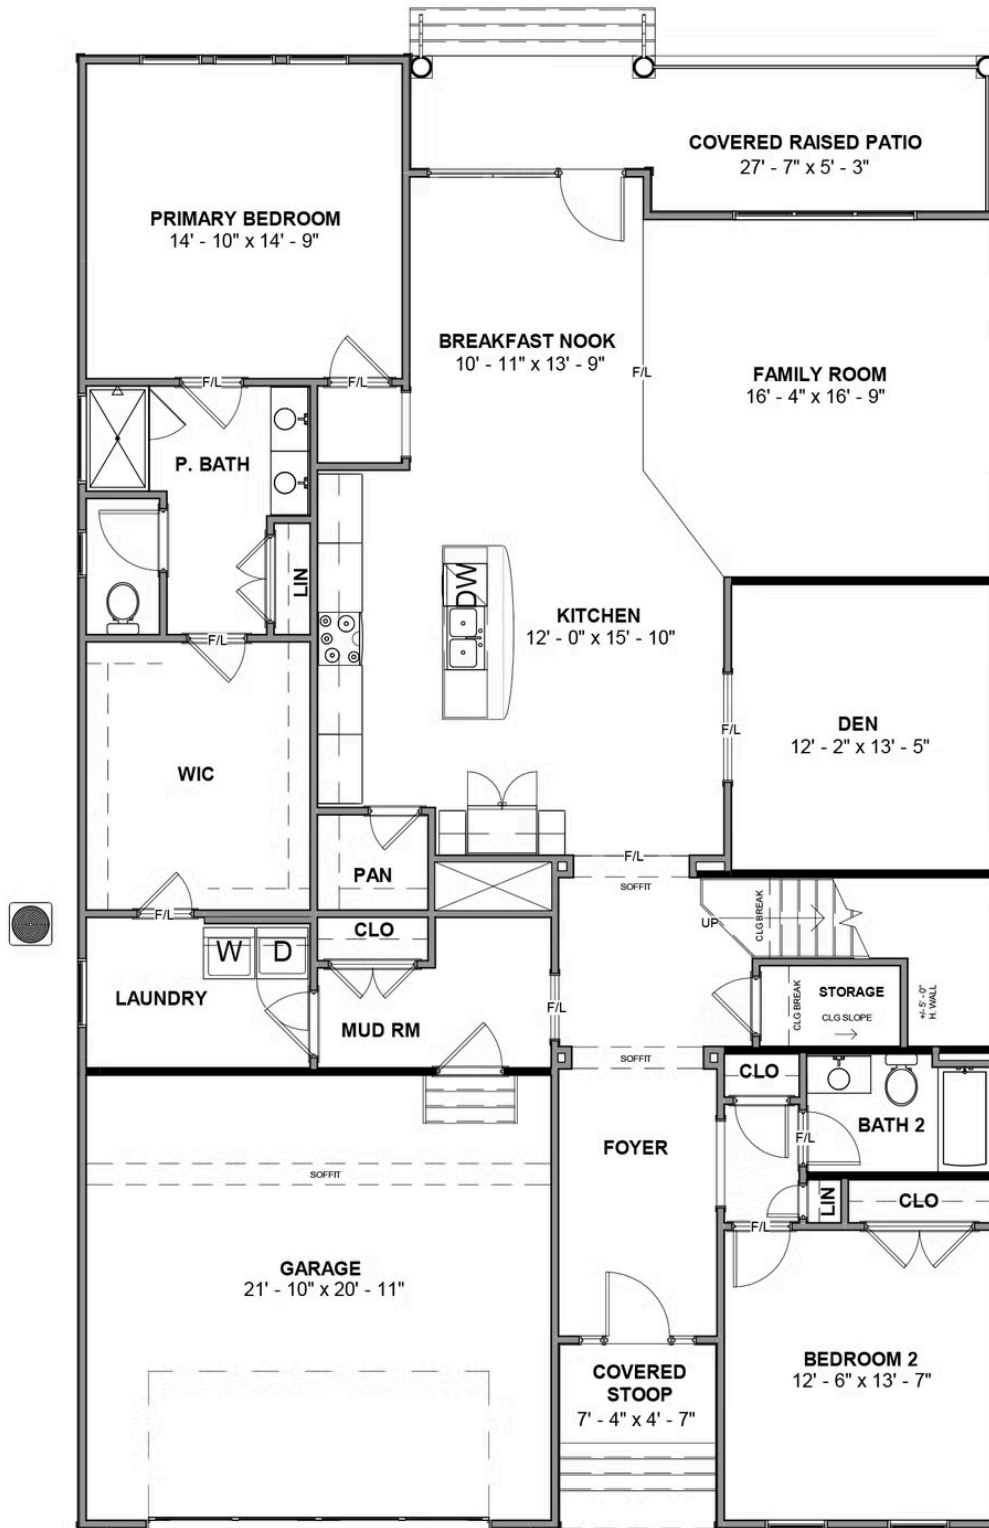

THE Fulton

AT THE PARKE AT COLD CREEK

-  3 - 4 Bedrooms
-  3 Bathrooms
-  2,881 Square Feet
-  2 Car Garage
-  2 Levels

Live in the “wow” with the Fulton, a sweeping 2-story plan with 2-car garage, 3 bedrooms, and all the space you could dream of. Featuring over 2,800 square feet of easygoing style, you'll never miss a beat in the expansive open-flow kitchen, family room, breakfast area, and den. Personalization opportunities abound throughout, from an optional dining room and 'twilight fireplace,' to the first floor primary suite with its sumptuous walk-in closet and dual-sink bath. A front bedroom and full bath sit just off the foyer, while a convenient mud room and laundry are ready for life's messy moments. On the second floor, a third bedroom, full bath, and flexible loft space await, with options for a fourth bedroom or additional storage.

eagleofva.com

Arts & Crafts

Colonial

Folk Victorian

FIRST FLOOR

SECOND FLOOR