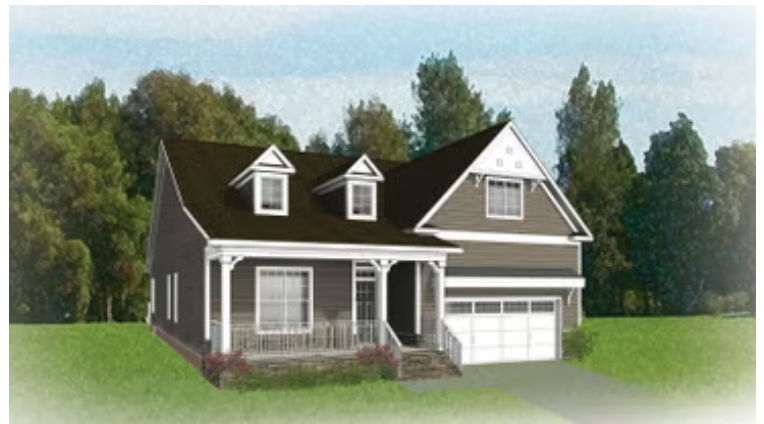

European

eagleofva.com

This information is deemed reliable but not guaranteed. All details, dimensions, square footage, illustrations and pricing are approximate and may vary from actual plans and specifications. Contact an Eagle Sales Consultant for details. Current information as of 13th June 2026