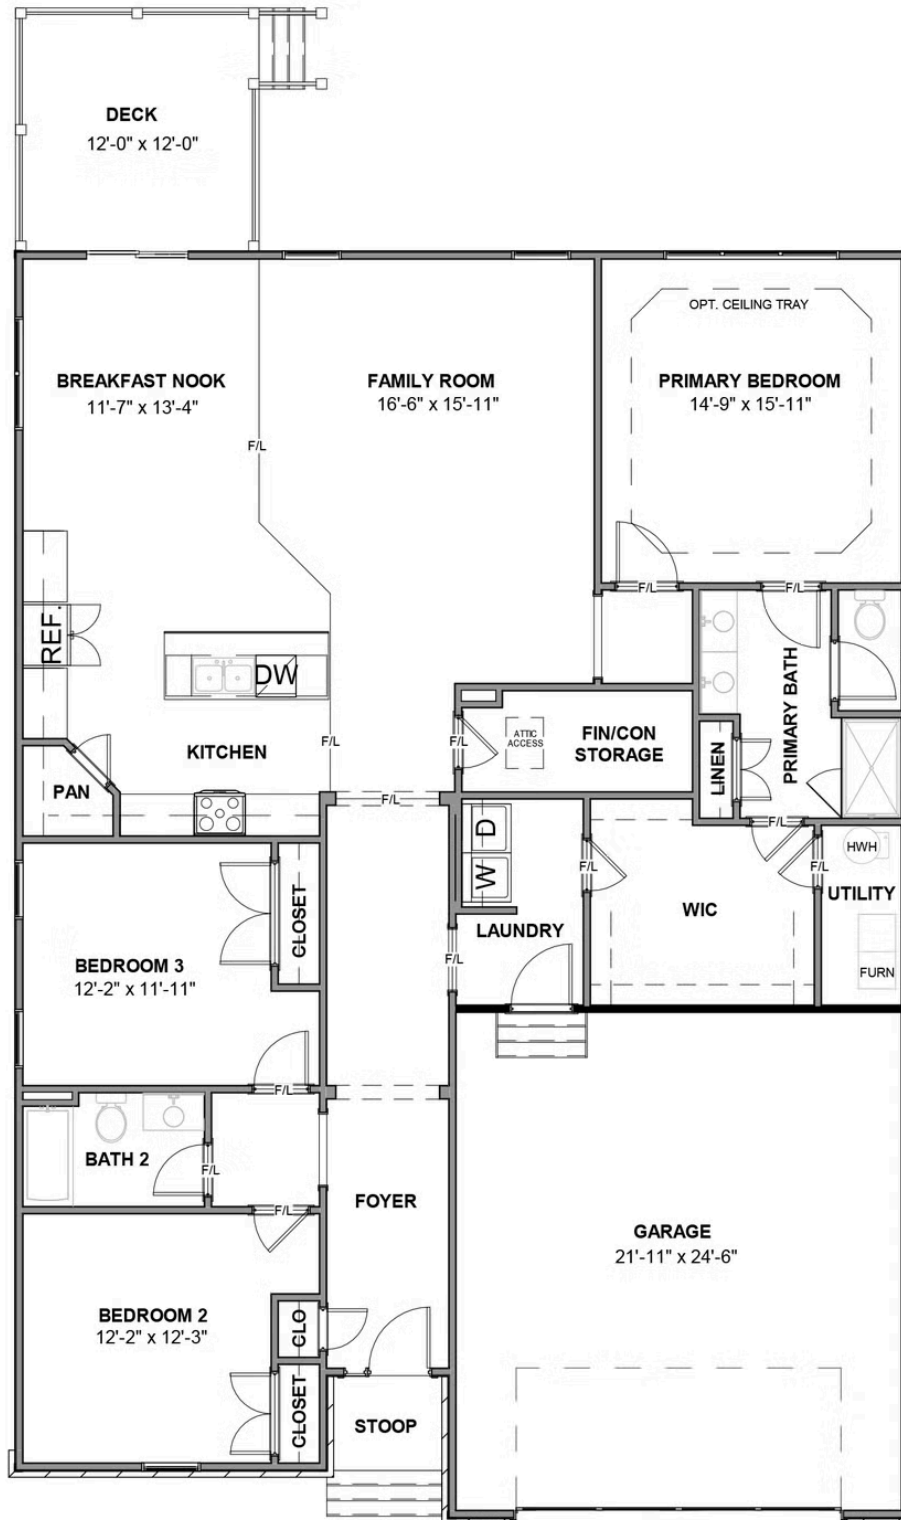

THE Corvallis

AT THE PARKE AT COLD CREEK

eagleofva.com