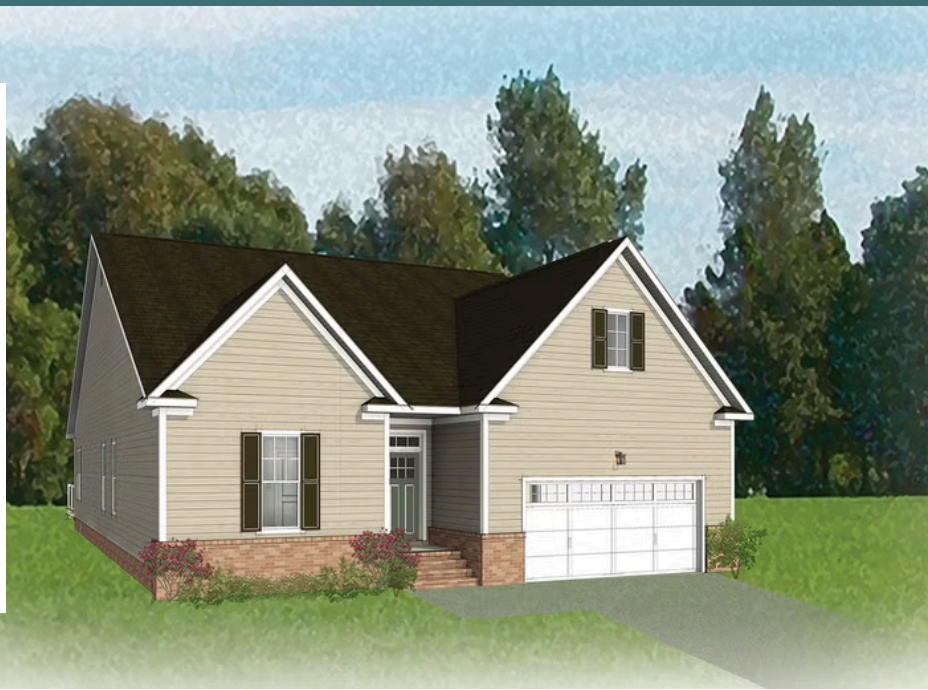

THE Corvallis

AT THE PARKE AT COLD CREEK

-  3 - 5 Bedrooms
-  2 - 3 Bathrooms
-  2,106 Square Feet
-  2 Car Garage
-  1 Levels

Taking single-level living to the next level of style, the Corvallis offers 3 bedrooms, 2 full baths, a 2-car garage, and over 2,000 square feet of space. You'll feel right at home in the expansive, easy-flowing design blending both modern kitchen and family room into a centerpiece for contemporary living. After the day, escape to your primary bedroom oasis, complete with a dual-sink bath and cavernous walk-in closet. Two additional bedrooms and a central laundry room complete the plan. Packed with features and built for flexibility, the Corvallis can be personalized to your needs, with options for a second floor, a pocket office, morning room, screen porch, and more.

eagleofva.com

Traditional

Colonial

Craftsman

European

THE Corvallis

AT THE PARKE AT COLD CREEK

eagleofva.com