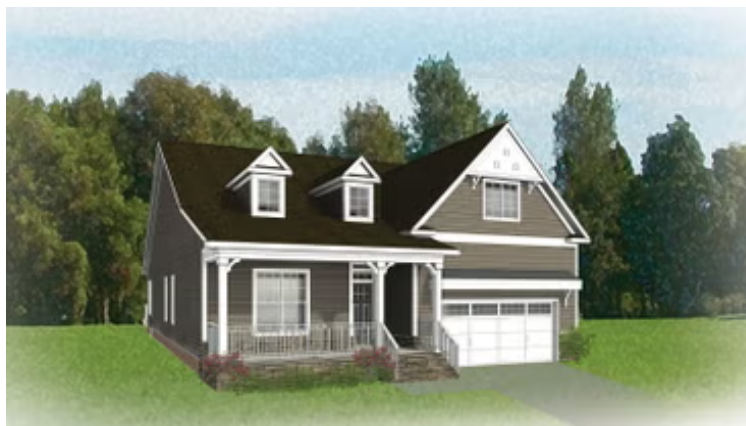

# THE Corvallis

AT THE PARKE AT COLD CREEK

-  3 - 5 Bedrooms
-  2 - 3 Bathrooms
-  2,106 Square Feet
-  2 Car Garage
-  1 Levels

Taking single-level living to the next level of style, the Corvallis offers 3 bedrooms, 2 full baths, a 2-car garage, and over 2,000 square feet of space. You'll feel right at home in the expansive, easy-flowing design blending both modern kitchen and family room into a centerpiece for contemporary living. After the day, escape to your primary bedroom oasis, complete with a dual-sink bath and cavernous walk-in closet. Two additional bedrooms and a central laundry room complete the plan. Packed with features and built for flexibility, the Corvallis can be personalized to your needs, with options for a second floor, a pocket office, morning room, screen porch, and more.

[eagleofva.com](http://eagleofva.com)

**Traditional**

**Colonial**

**Craftsman**

**European**

# THE Corvallis

AT THE PARKE AT COLD CREEK

[eagleofva.com](http://eagleofva.com)