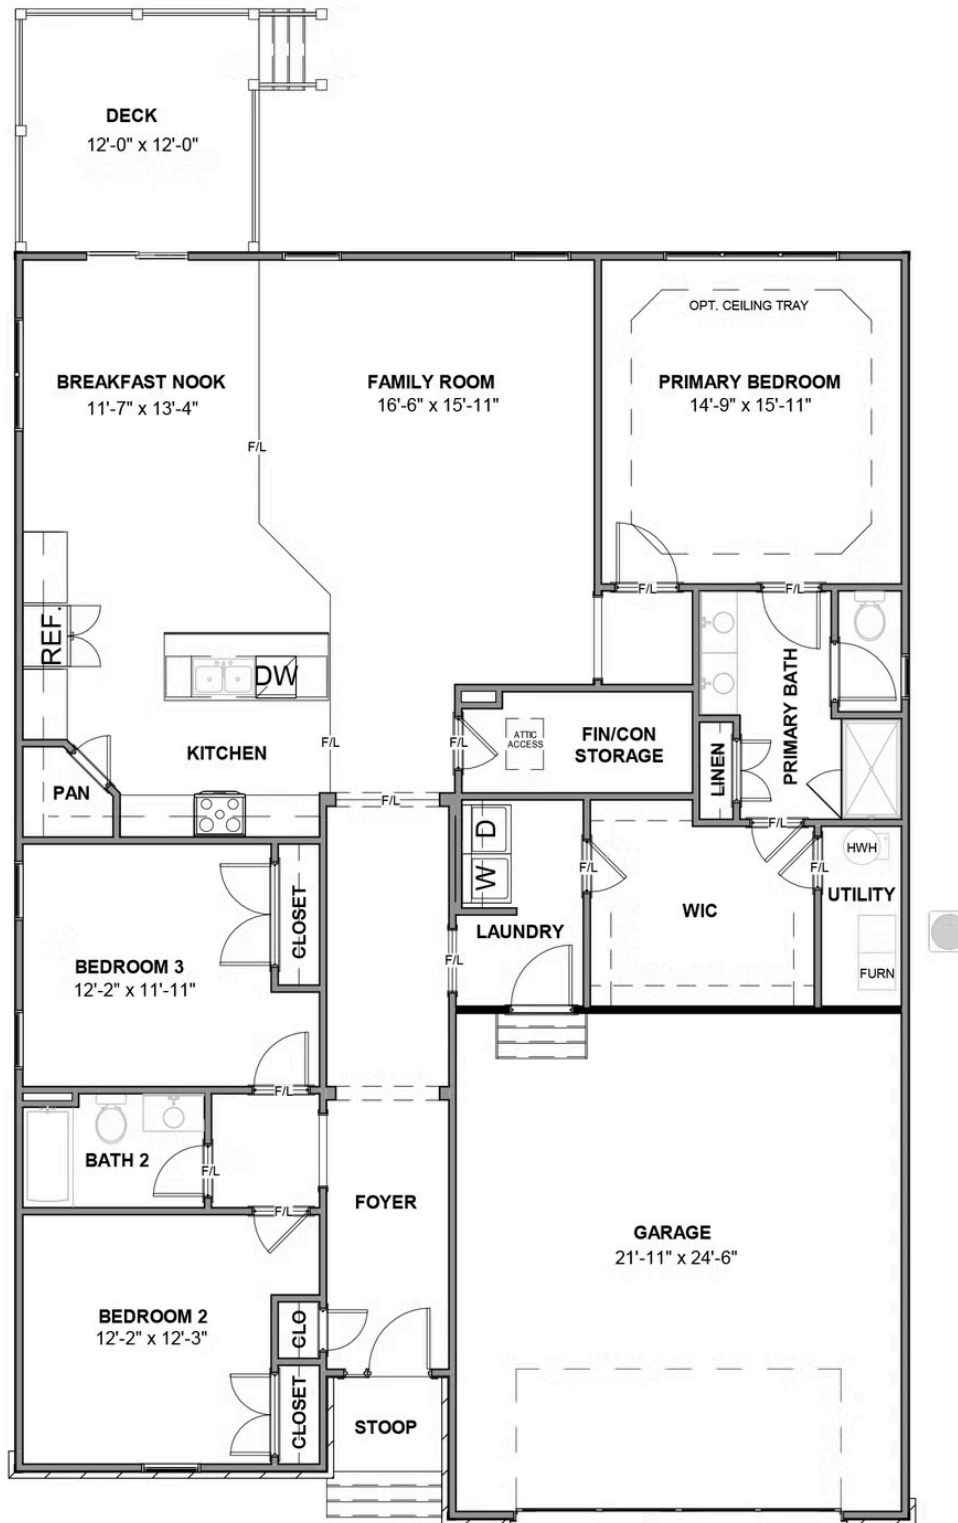

16819 Creek Parke Drive

AT THE PARKE AT COLD CREEK

eagle

FIRST FLOOR

eagleofva.com