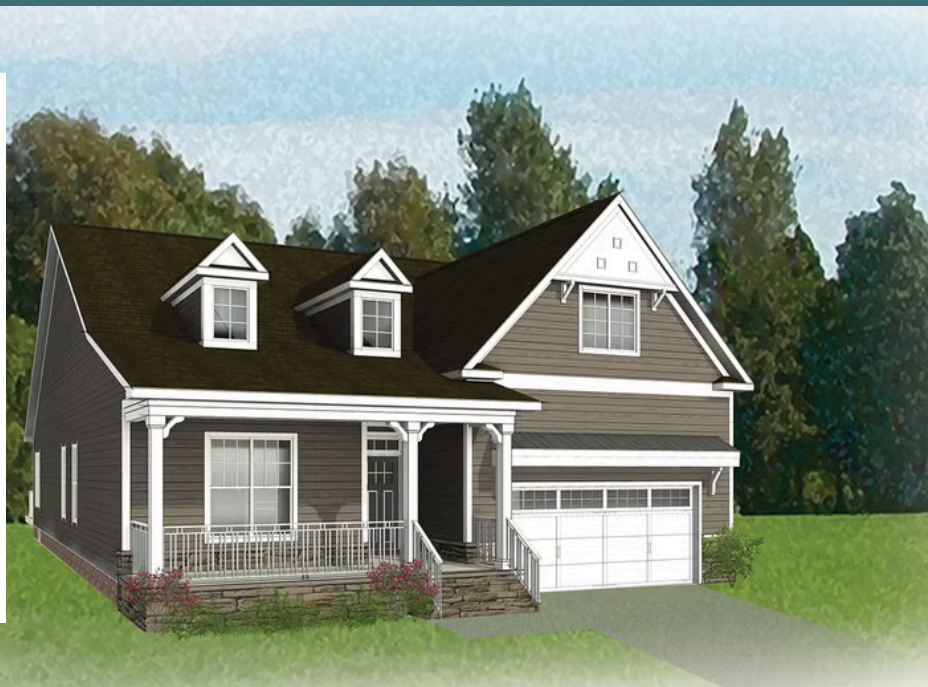

# 16819 Creek Parke Drive

AT THE PARKE AT COLD CREEK

-  3 Bedrooms
-  2.0 Bathrooms
-  2106 Square Feet
-  2 Car Garage

**\$689,900**

Taking single-level living to the next level of style, the Corvallis offers 3 bedrooms, 2 full baths, a 2-car garage, and over 2,000 square feet of space. You'll feel right at home in the expansive, easy-flowing design blending both modern kitchen and family room into a centerpiece for contemporary living. After the day, escape to your primary bedroom oasis, complete with a dual-sink bath and cavernous walk-in closet. Two additional bedrooms and a central laundry room complete the plan.