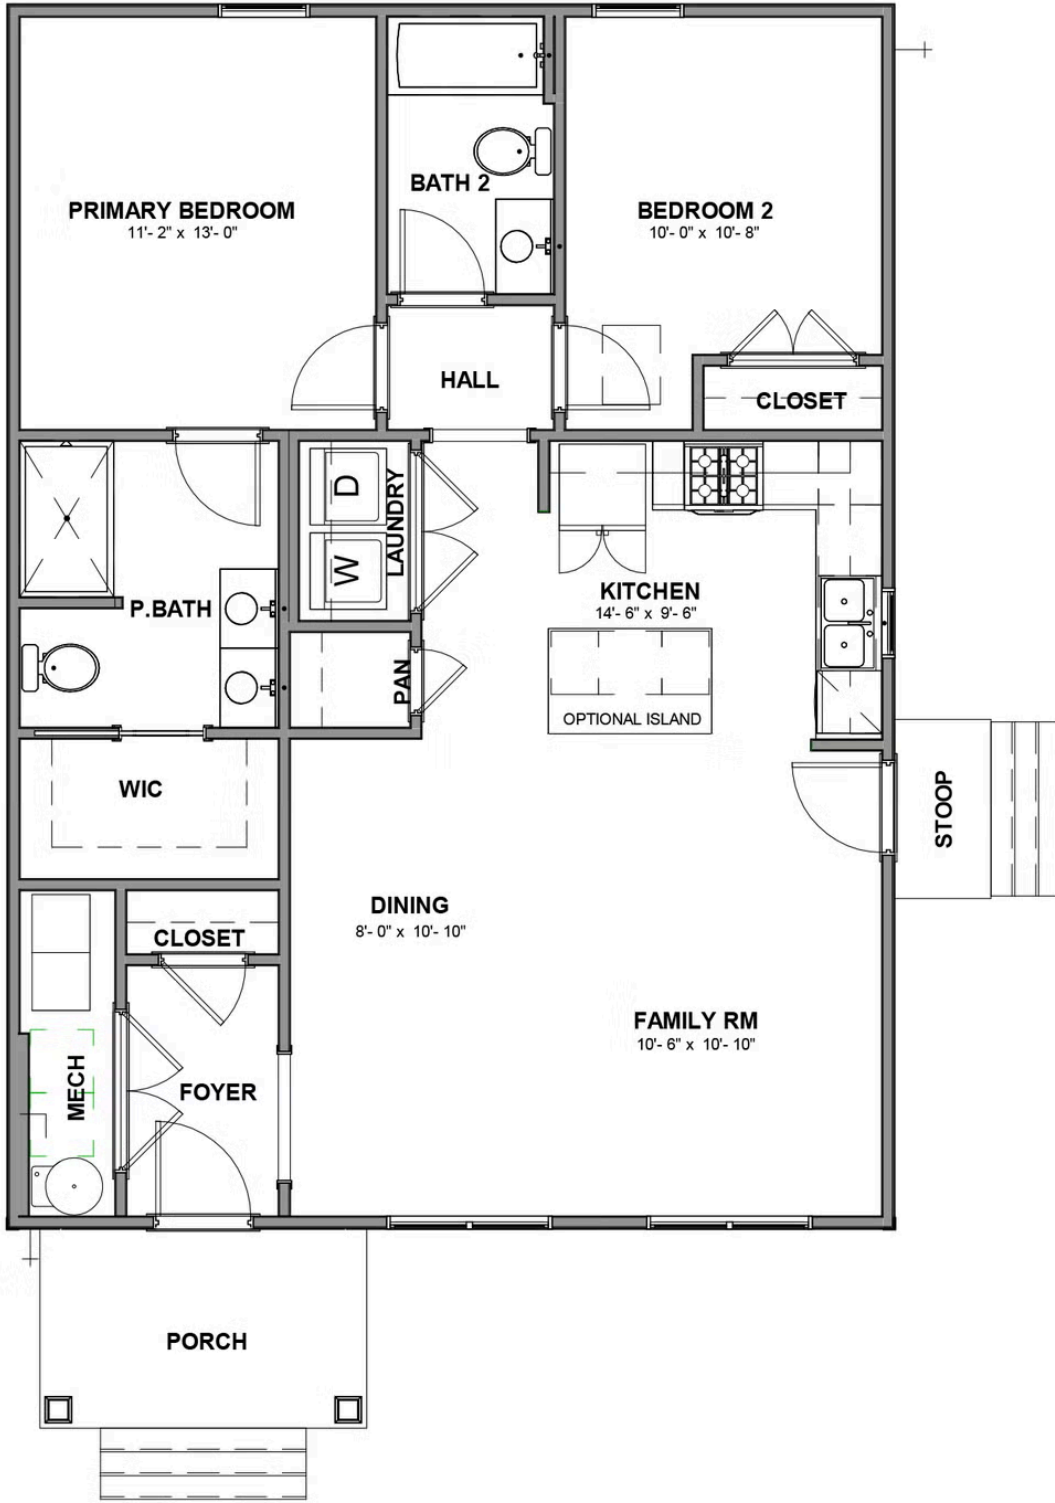

THE Monson Street Cottage

AT VILLETTA POINTE

eagleofva.com