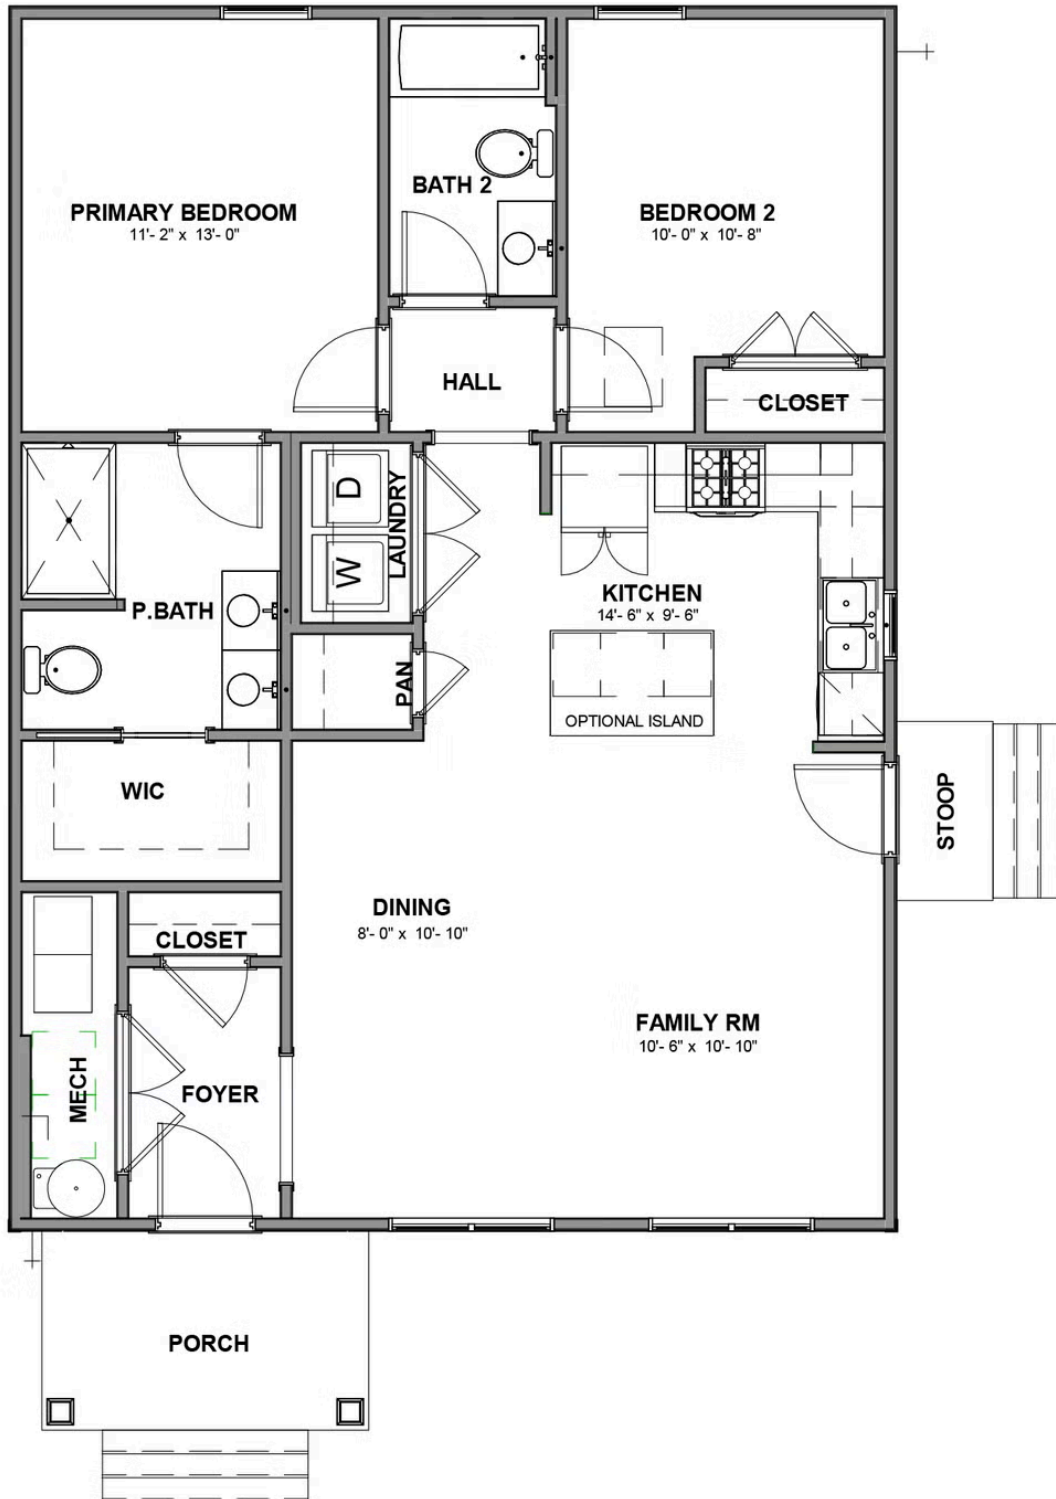

THE Monson Street Cottage

AT VILLETTA POINTE

-  2 Bedrooms
-  2 Bathrooms
-  1,082 Square Feet
-  1 Levels

Welcome to the charming Monson Street Cottage, a one level floor plan that maximizes space the moment you walk through the door. Enter your foyer where you'll find your coat closet before you head into your open flow family room, dining area, and kitchen. The kitchen features a pantry, ample cabinets, and the opportunity to add an island for even more countertop space. Tucked away in an alcove, you'll find the primary bedroom with spacious primary bath that opens in to the large walk-in closet. A second bedroom, full bath, and laundry complete the home.

eagleofva.com

THE Monson Street Cottage

AT VILLETTA POINTE

eagleofva.com

THE Monson Street Cottage

AT VILLETTA POINTE

eagleofva.com