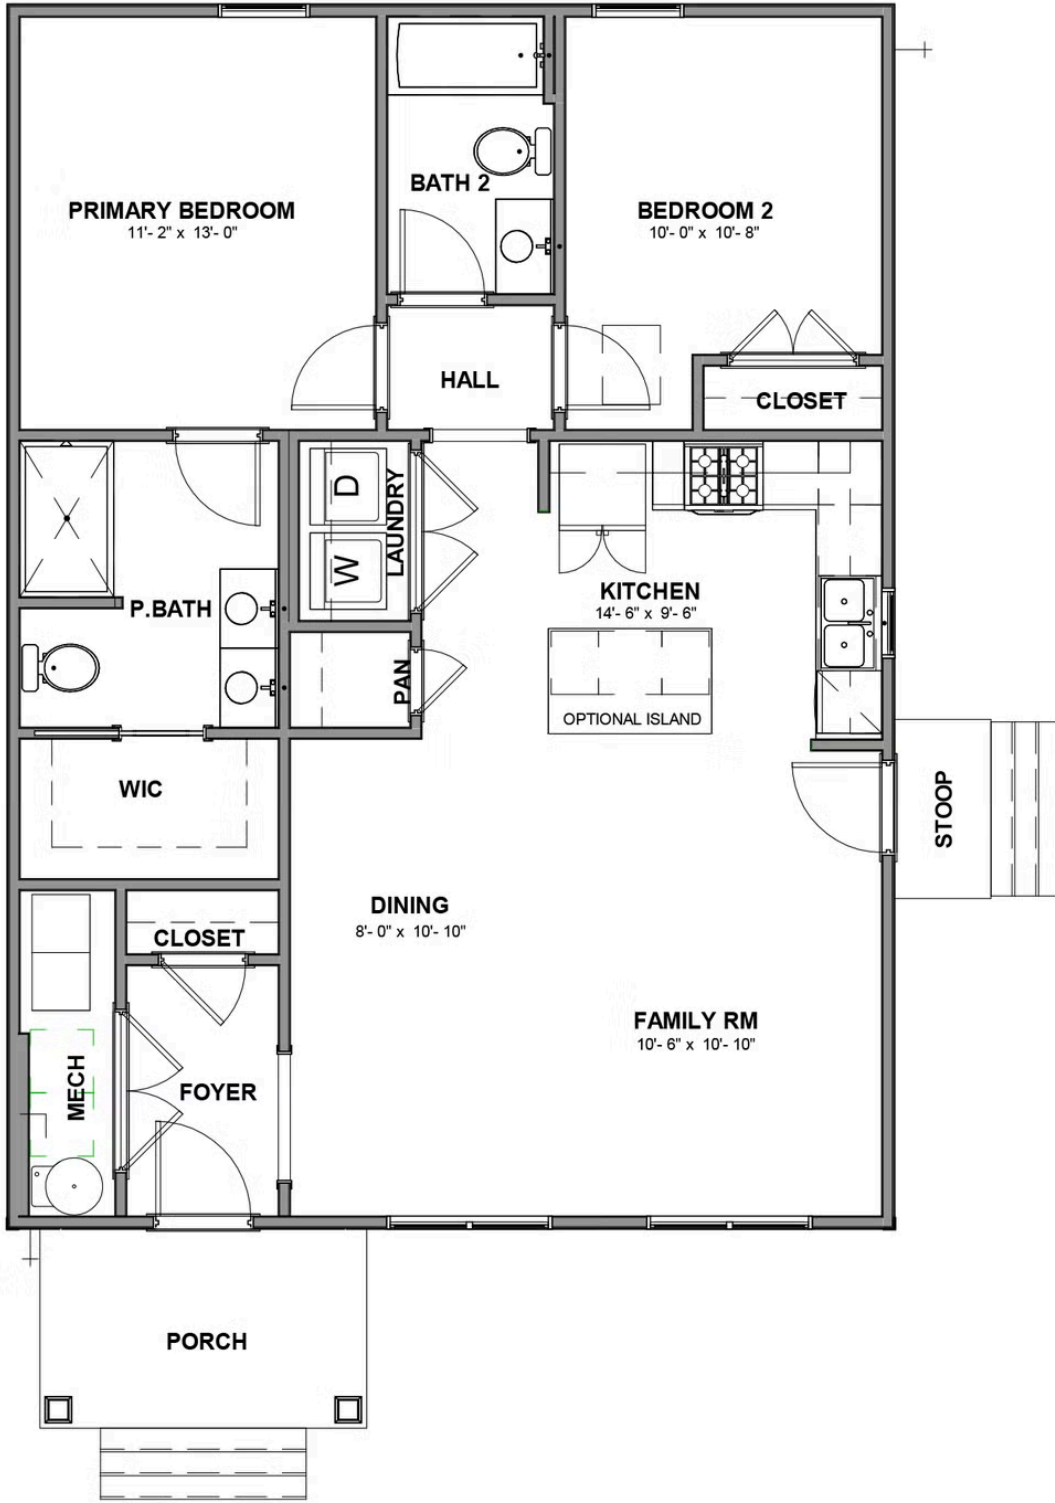

THE Monson Street Cottage

AT VILLETTA POINTE

-  2 Bedrooms
-  2 Bathrooms
-  1,082 Square Feet
-  1 Levels

Welcome to the charming Monson Street Cottage, a one level floor plan that maximizes space the moment you walk through the door. Enter your foyer where you'll find your coat closet before you head into your open flow family room, dining area, and kitchen. The kitchen features a pantry, ample cabinets, and the opportunity to add an island for even more countertop space. Tucked away in an alcove, you'll find the primary bedroom with spacious primary bath that opens in to the large walk-in closet. A second bedroom, full bath, and laundry complete the home.

eagleofva.com

THE Monson Street Cottage

AT VILLETTA POINTE

eagleofva.com

THE Monson Street Cottage

AT VILLETTA POINTE

eagleofva.com