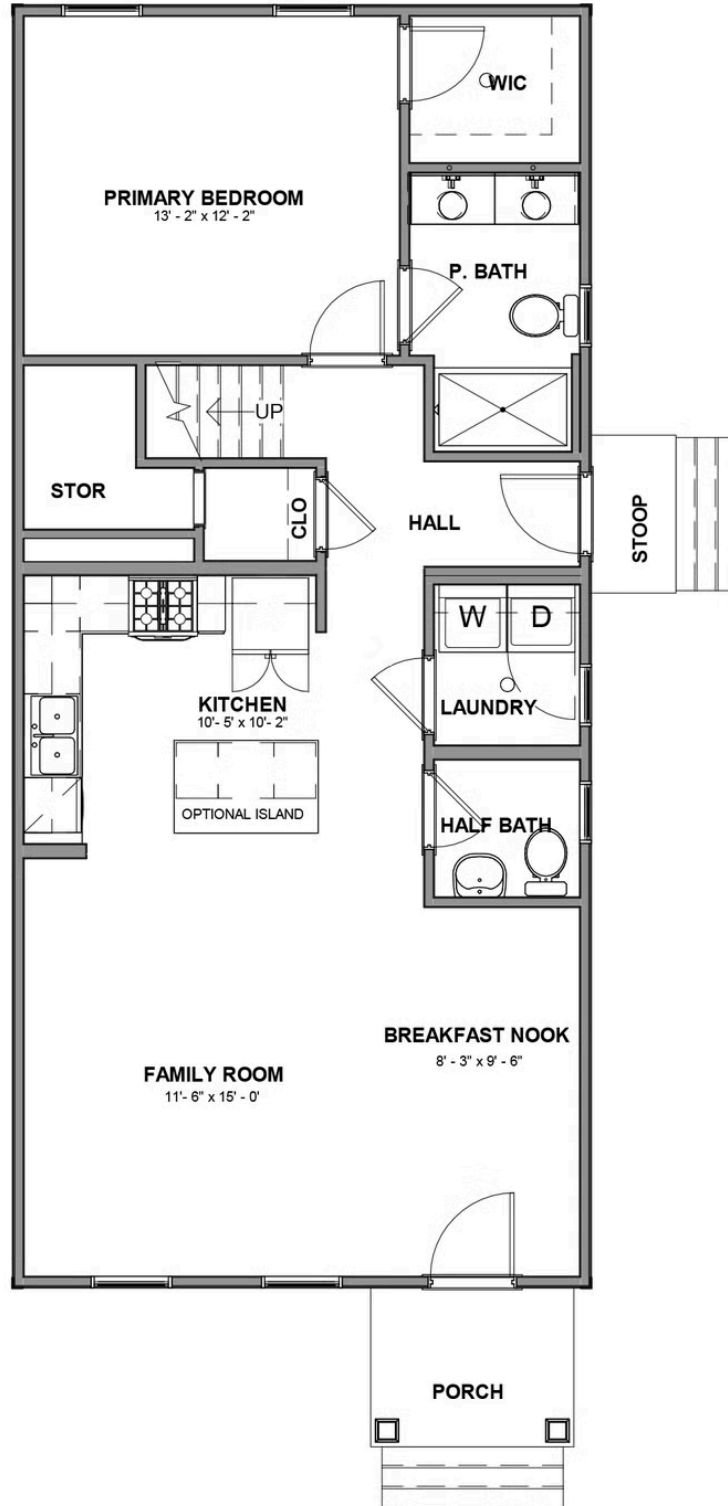

8419 Villetta Pointe Lane

AT VILLETTA POINTE

-  3 Bedrooms
-  2.5 Bathrooms
-  1578 Square Feet

\$463,763

Introducing the Pritchard, one of Eagle's newest floor plans that is built to match your lifestyle.

The main living area is spacious and cozy, with a kitchen overlooking the family room and breakfast nook. The primary bedroom suite is tucked away at the rear of the home with walk-in closet and primary bath with dual vanities. And our favorite part of the home? A closet and storage area under the stairs that just keeps going - you'll have to explore it for yourself! A half bath and laundry room complete the first floor. Head up to the second floor which has two generously sized bedrooms, and a full bath.

Features of this Home

- Full front porch
- Kitchen features 42" cabinets, luxury quartz countertops, and an island
- Primary Bath features frameless shower door, matte black finishes, and ceramic tile flooring
- Hardwood stairs
- LVP flooring throughout main living areas
- Patio

eagleofva.com

FIRST FLOOR

SECOND FLOOR