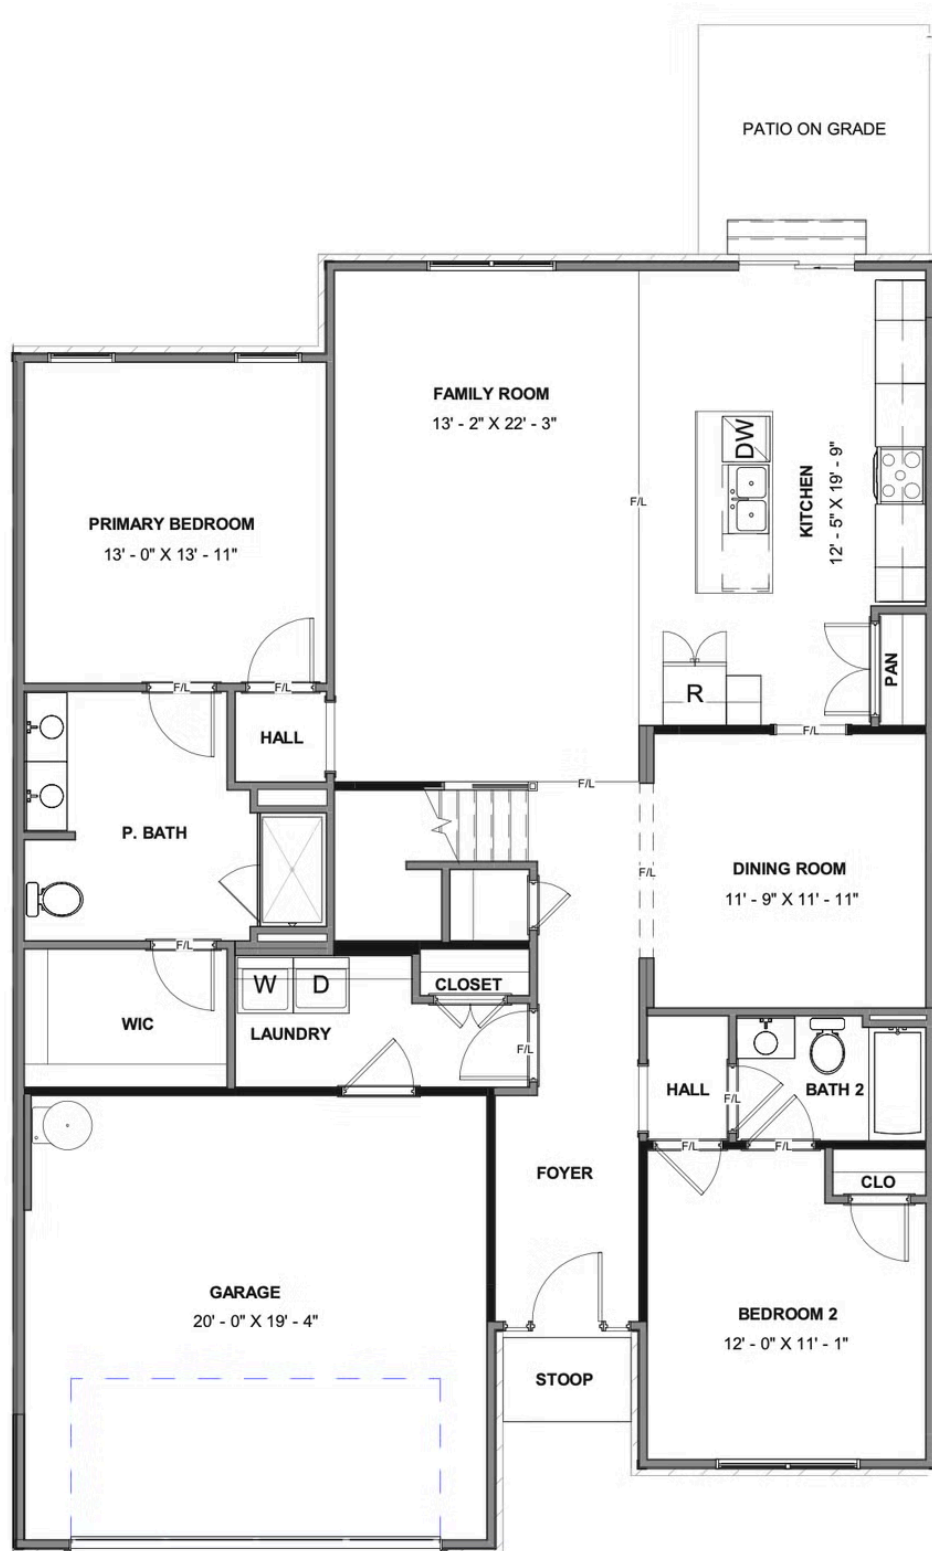

-  3 - 4 Bedrooms
-  3 Bathrooms
-  2,330 Square Feet
-  2 Levels

Welcome home to the Brady, a 2-story townhome with 2-car garage and plenty of room to spread out and call your own. Enter through the garage and into your laundry/mud room. The open concept kitchen features a large island overlooking the family room, spacious pantry, and access to the dining room. Tucked off the family room is your primary bedroom retreat with large primary bath and walk-in closet. A second bedroom and full bath can be found at the front of the home. Head on up to your second floor where you'll find a loft, third bedroom with walk-in closet, and full bath.

FIRST FLOOR

SECOND FLOOR