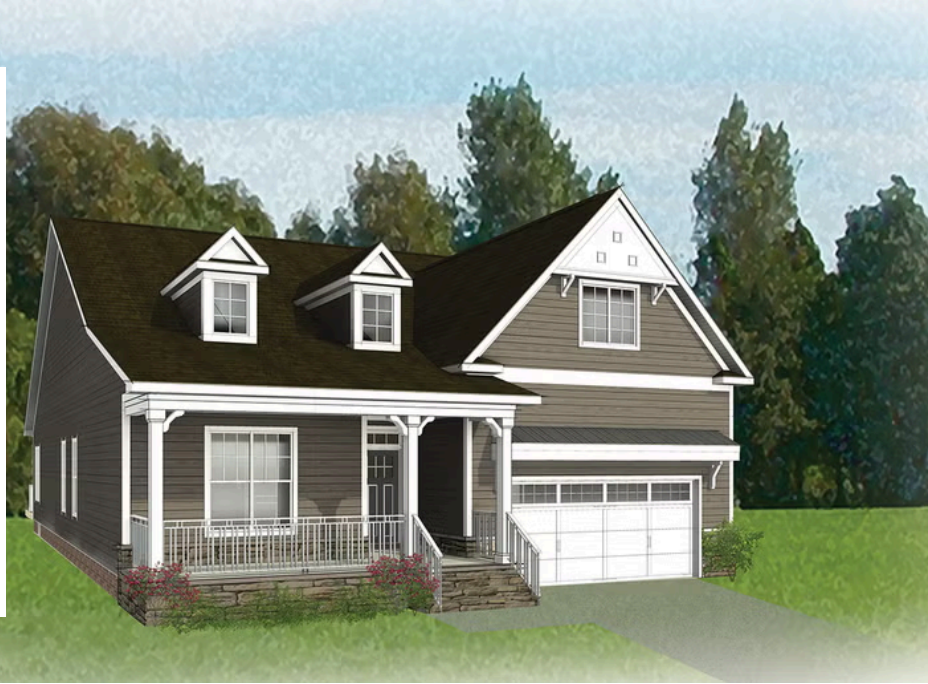

12542 North Readers Lane eagle

AT READERS BRANCH SINGLE FAMILY HOMES

-  3 Bedrooms
-  2.0 Bathrooms
-  2116 Square Feet
-  2 Car Garage

\$737,788

Taking single-level living to the next level of style, the Corvallis offers 3 bedrooms, 2 full baths, a 2-car garage, and over 2,000 square feet of space. You'll feel right at home in the expansive, easy-flowing design blending both modern kitchen and family room into a centerpiece for contemporary living. After the day, escape to your primary bedroom oasis, complete with a dual-sink bath and cavernous walk-in closet. Two additional bedrooms and a central laundry room complete the plan.

Features of this Home

- Screened Porch
- Vaulted Ceiling in Family Room
- Gas Fireplace
- Expanded Primary Closet
- Luxury Granite Countertops

eagleofva.com

FIRST FLOOR