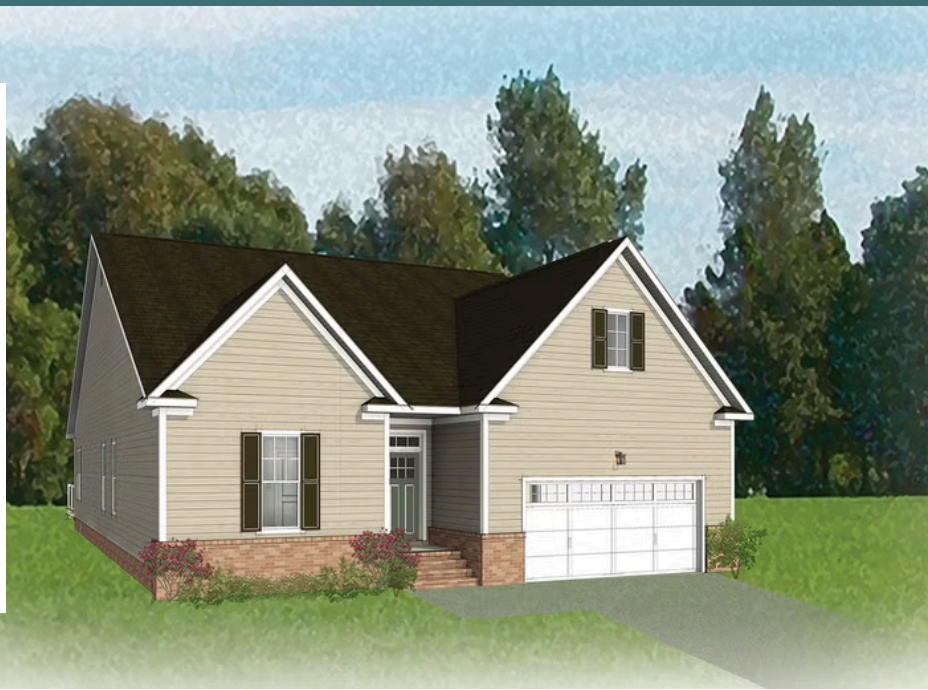

-  3 - 5 Bedrooms
-  2 - 3 Bathrooms
-  2,106 Square Feet
-  2 Car Garage
-  1 Levels

Taking single-level living to the next level of style, the Corvallis offers 3 bedrooms, 2 full baths, a 2-car garage, and over 2,000 square feet of space. You'll feel right at home in the expansive, easy-flowing design blending both modern kitchen and family room into a centerpiece for contemporary living. After the day, escape to your primary bedroom oasis, complete with a dual-sink bath and cavernous walk-in closet. Two additional bedrooms and a central laundry room complete the plan. Packed with features and built for flexibility, the Corvallis can be personalized to your needs, with options for a second floor, a pocket office, morning room, screen porch, and more.

Traditional

Colonial

Craftsman

European