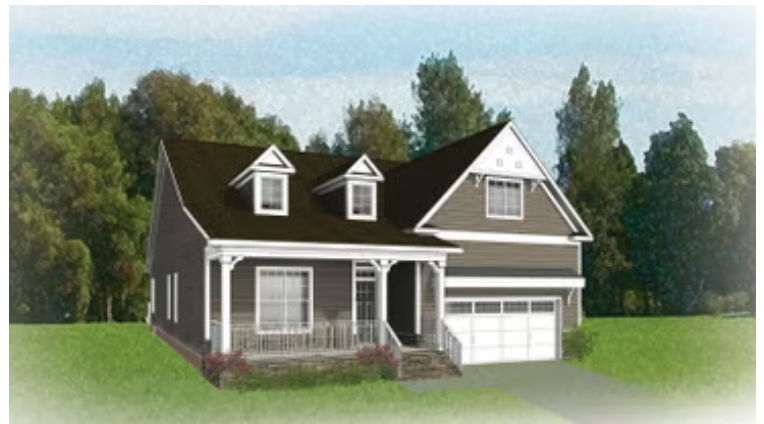

-  3 - 5 Bedrooms
-  2 - 3 Bathrooms
-  2,106 Square Feet
-  2 Car Garage
-  1 Levels

Taking single-level living to the next level of style, the Corvallis offers 3 bedrooms, 2 full baths, a 2-car garage, and over 2,000 square feet of space. You'll feel right at home in the expansive, easy-flowing design blending both modern kitchen and family room into a centerpiece for contemporary living. After the day, escape to your primary bedroom oasis, complete with a dual-sink bath and cavernous walk-in closet. Two additional bedrooms and a central laundry room complete the plan. Packed with features and built for flexibility, the Corvallis can be personalized to your needs, with options for a second floor, a pocket office, morning room, screen porch, and more.

Traditional

Colonial

Craftsman

European