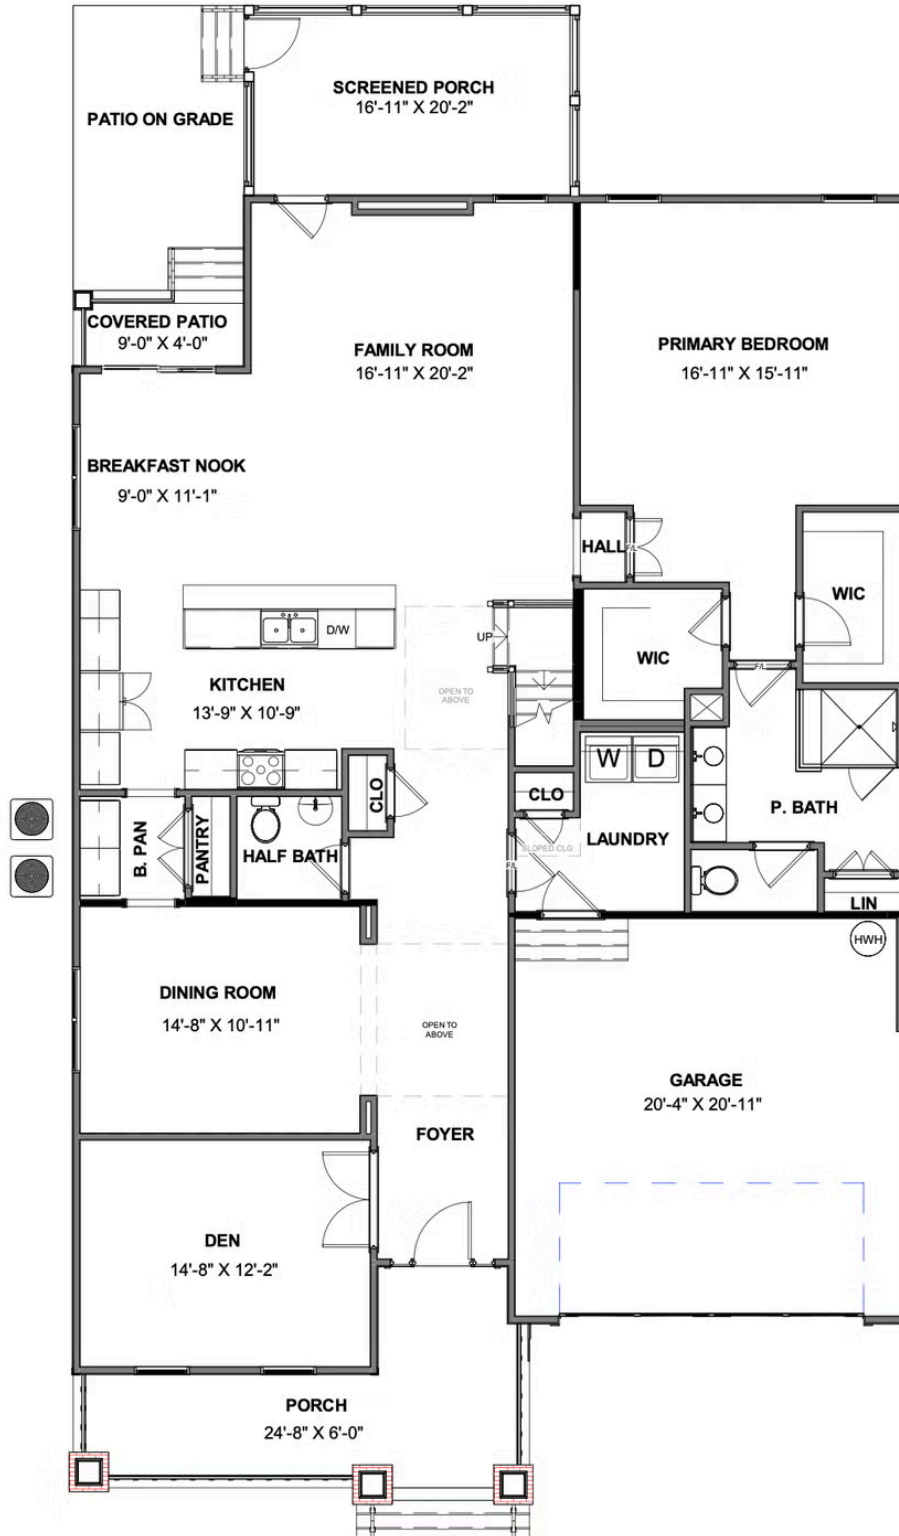

12372 Garnet Parke Circle

AT SWEETSPIRE

-  3 Bedrooms
-  3.5 Bathrooms
-  2716 Square Feet
-  2 Car Garage

\$905,778

Live like you mean it with the Hartford II, a 2-story plan offering 3 bedrooms, 3.5 baths, a 2-car garage and over 2,700 square feet. Step into your light and airy foyer that will warmly welcome you in. From morning coffee in the kitchen to evening news and sofa naps in the family room, it all comes together in the open-flowing heart of the home. A patio extends from the breakfast nook, while at the front of the house a living room and dining room combine to extend the possibilities. A spacious first floor primary suite offers dual walk-in closets and bathroom ready for personalization. The second floor loft offers open views to below, as well as access to two additional bedrooms, two full baths, and ample storage.

Features of this Home

- Barrier Free Shower with Bench Seat in Primary Bath
- Additional Bath off Bedroom #2
- Study with French Doors
- Electric Fireplace in Family Room
- Screened Porch
- Loft Area with Additional Conditioned Storage
- Hardwood Throughout Main Living
- Henning 42" Cabinets with Soft Close Door/Drawers in Kitchen
- GE Stainless Steel Appliances with Drawer Microwave
- Rear Fenced Yard

eagleofva.com

FIRST FLOOR

SECOND FLOOR