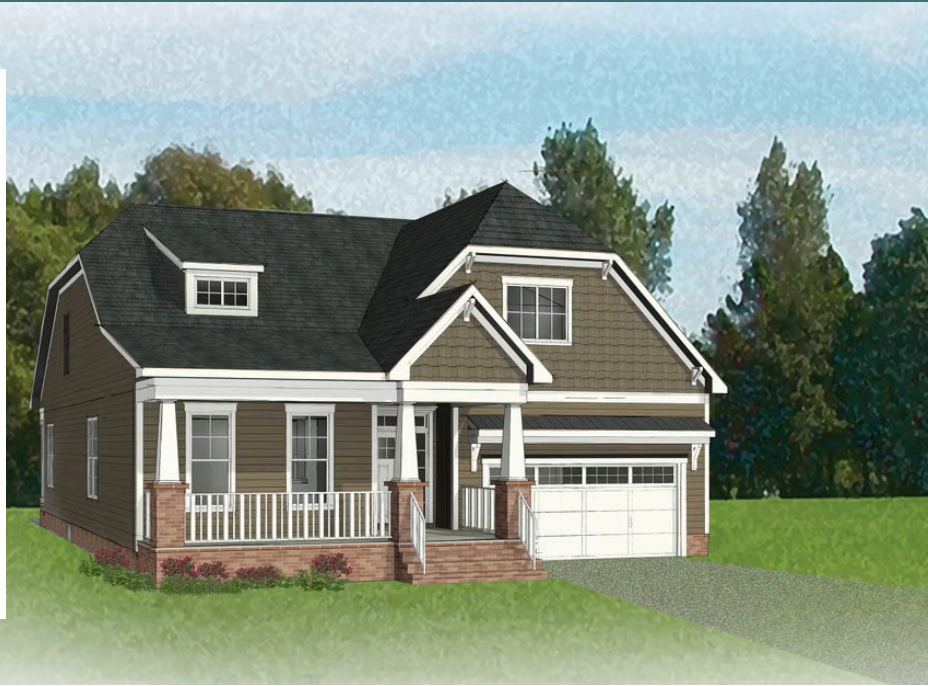

12328 Garnet Parke Circle

AT SWEETSPIRE

-  3 Bedrooms
-  3.0 Bathrooms
-  2815 Square Feet
-  2 Car Garage

\$895,583

Live like you mean it with the Hartford II, a 2-story plan offering 3 bedrooms, 3.5 baths, a 2-car garage and over 2,800 square feet. Step into your light and airy foyer that will warmly welcome you in. From morning coffee in the kitchen to evening news and sofa naps in the family room, it all comes together in the open-flowing heart of the home. A patio extends from the breakfast nook, while at the front of the house a living room and dining room combine to extend the possibilities. A spacious first floor primary suite offers dual walk-in closets and bathroom ready for personalization. The second floor loft offers open views to below, as well as access to two additional bedrooms, two full baths, and ample storage.

Features of this Home

- First Floor Primary Bedroom with Barrier Free Shower
- Additional Bath off Bedroom #2
- Fireplace in Family Room
- Separate Study with French Doors
- Hardwood Throughout Main Living Areas
- Screened Porch with Ceiling Fan