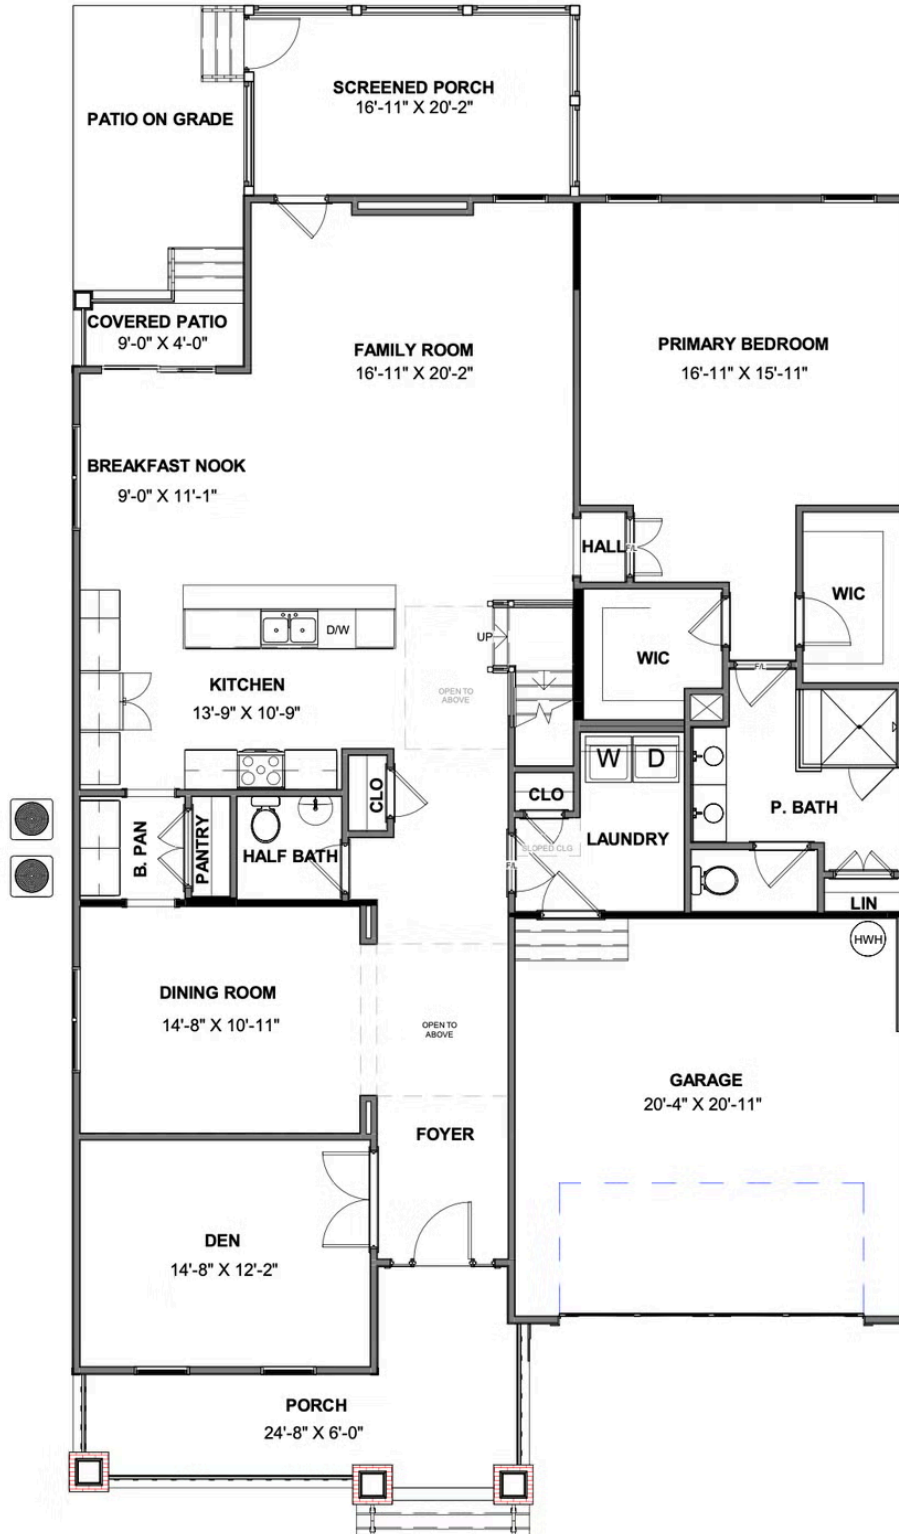

12328 Garnet Parke Circle

AT SWEETSPIRE

-  3 Bedrooms
-  3.0 Bathrooms
-  2815 Square Feet
-  2 Car Garage

\$895,583

Live like you mean it with the Hartford II, a 2-story plan offering 3 bedrooms, 3.5 baths, a 2-car garage and over 2,800 square feet. Step into your light and airy foyer that will warmly welcome you in. From morning coffee in the kitchen to evening news and sofa naps in the family room, it all comes together in the open-flowing heart of the home. A patio extends from the breakfast nook, while at the front of the house a living room and dining room combine to extend the possibilities. A spacious first floor primary suite offers dual walk-in closets and bathroom ready for personalization. The second floor loft offers open views to below, as well as access to two additional bedrooms, two full baths, and ample storage.

Features of this Home

- First Floor Primary Bedroom with Barrier Free Shower
- Additional Bath off Bedroom #2
- Fireplace in Family Room
- Separate Study with French Doors
- Hardwood Throughout Main Living Areas
- Screened Porch with Ceiling Fan

eagleofva.com

FIRST FLOOR

SECOND FLOOR