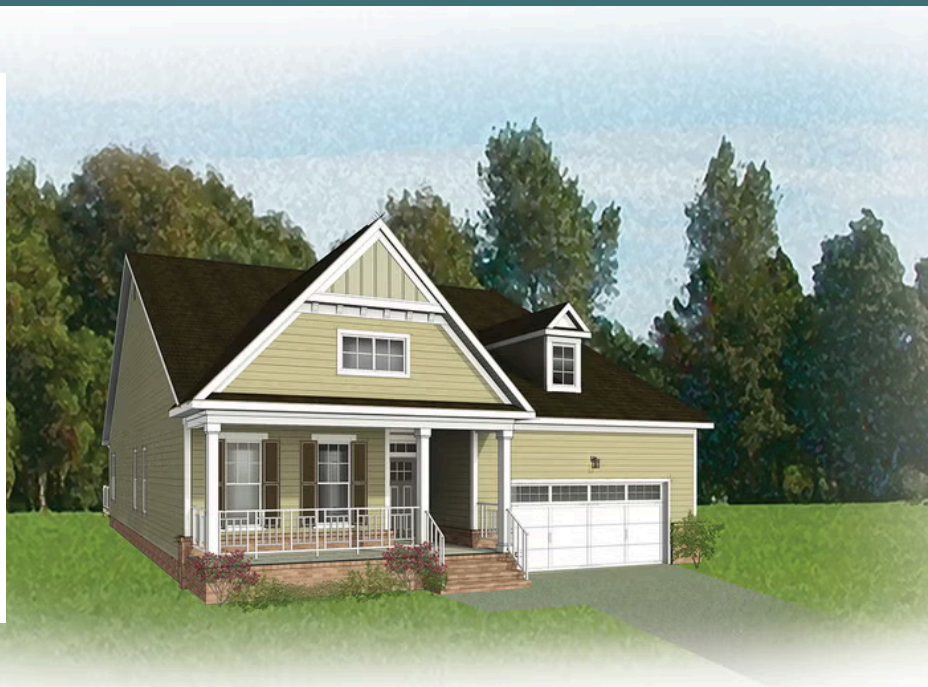

984 Round Meadow Drive

AT THE MEADOWS

eagle

-  3 Bedrooms
-  2.0 Bathrooms
-  2106 Square Feet
-  2 Car Garage

\$636,121

Taking single-level living to the next level of style, the Corvallis offers 3 bedrooms, 2 full baths, a 2-car garage, and over 2,000 square feet of space. You'll feel right at home in the expansive, easy-flowing design blending both modern kitchen and family room into a centerpiece for contemporary living. After the day, escape to your primary bedroom oasis, complete with a dual-sink bath and cavernous walk-in closet. Two additional bedrooms and a central laundry room complete the plan.

Features of this Home

- Situated on tall crawl space
- 8' Interior and Exterior Doors
- Serenity Primary Bathroom with Enlarged Ceramic Tile Shower and Expanded Primary Closet
- Laminate Hard Surface Flooring in Foyer, Kitchen, Breakfast Nook, and Family Room
- Painted Cabinets and Luxury Quartz Countertops in Kitchen