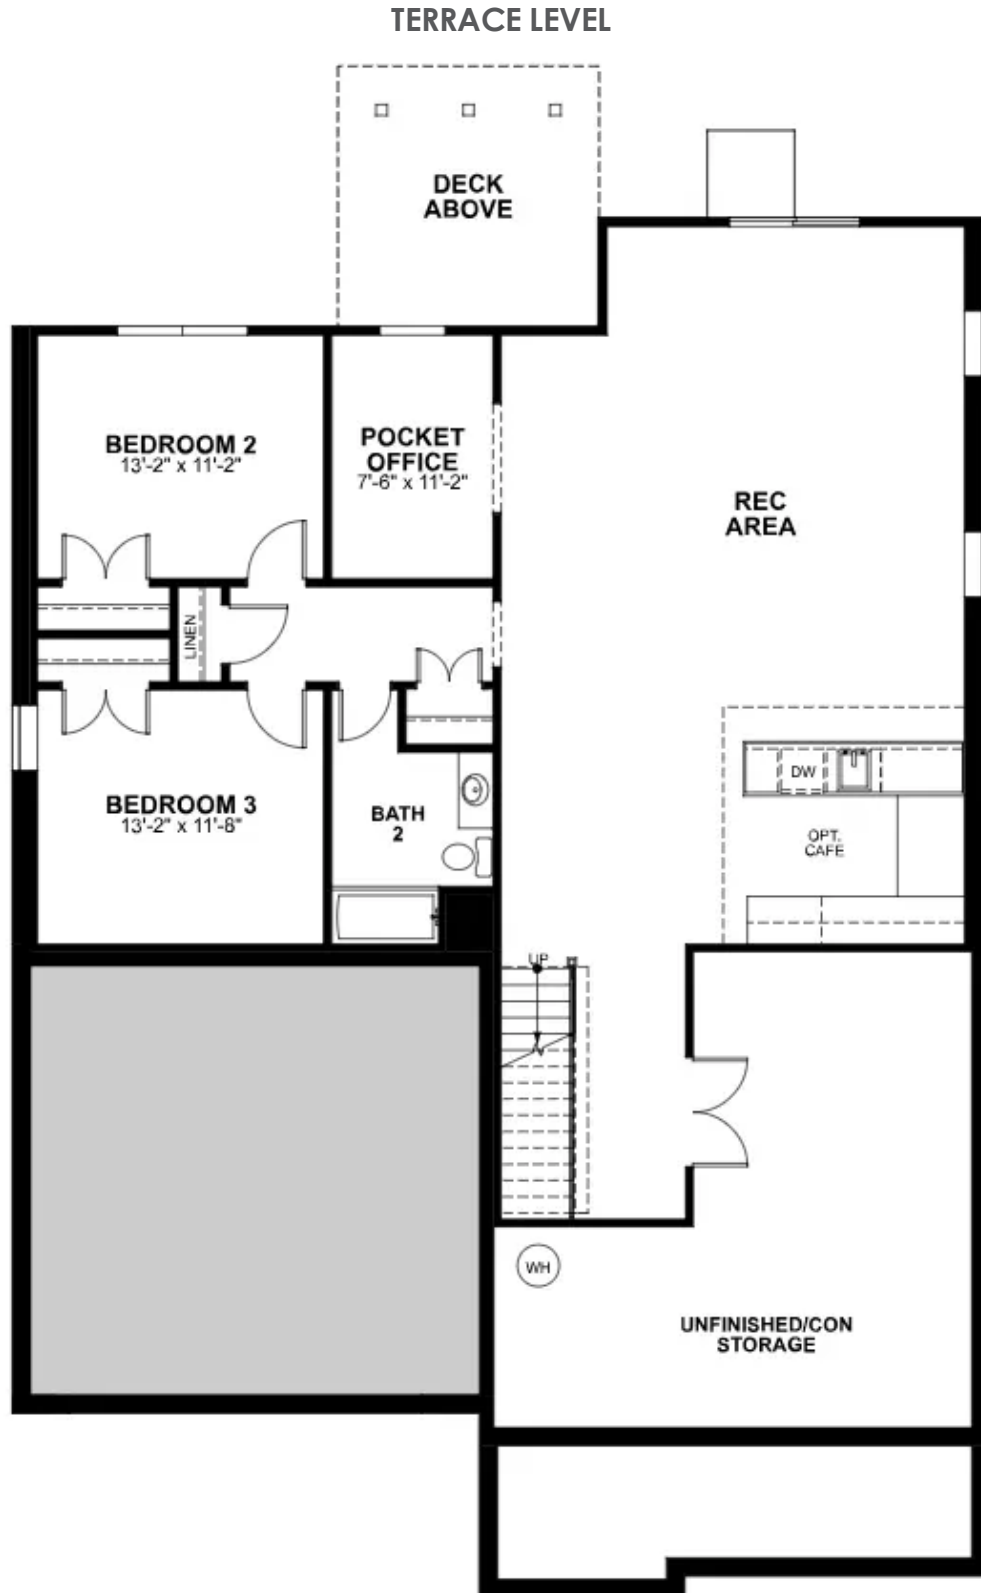

1027 Round Meadow Drive

AT THE MEADOWS

-  3 Bedrooms
-  2.5 Bathrooms
-  3375 Square Feet
-  2 Car Garage

\$719,990

Think you've seen it all? Then you haven't seen Linden Terrace, a 2-story plan with 3 bedrooms, 2.5 baths, a 2-car garage, and over 3,300 glorious square feet of pure home happiness. A front porch made for sipping lemonade and social graces welcomes you inside to a chef's dream kitchen (with 2 foot extension) offering a scenic vista overlooking both breakfast nook and family room complete with fireplace. A formal dining room and home study lend sophistication and flexibility, while a secluded first floor primary suite with spacious walk-in closet and Serenity primary bath offer a quiet escape. Step downstairs to the terrace level where an expanded rec room, full bath, and two additional bedrooms blend playfulness, with easygoing comfort and everyday livability—while a large unfinished storage area is ready for whatever you can imagine.

Features of this Home

- Serenity primary bath
- 2 foot kitchen and breakfast nook bump out
- Expanded rec room on terrace basement level
- Lanai
- Fireplace in family room
- High definition video package
- LED recessed light package with dimmer

eagleofva.com

1027 Round Meadow Drive

AT THE MEADOWS

MAIN LEVEL

eagleofva.com

1027 Round Meadow Drive

AT THE MEADOWS

eagleofva.com