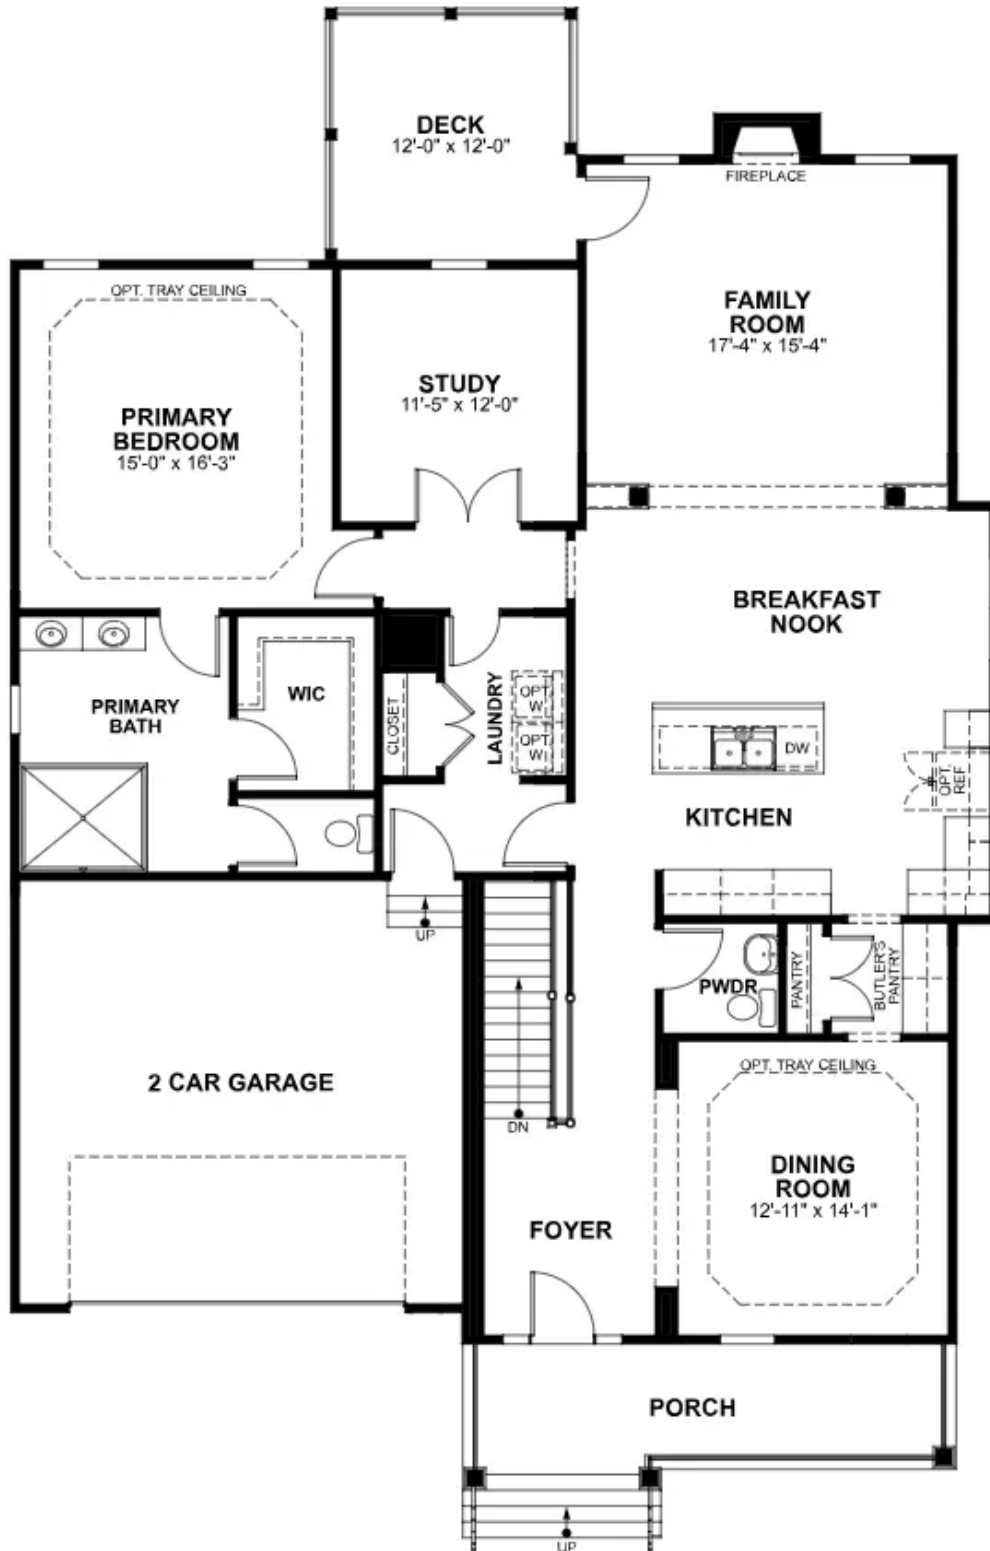

1027 Round Meadow Drive

AT THE MEADOWS

-  3 Bedrooms
-  2.5 Bathrooms
-  3375 Square Feet
-  2 Car Garage

\$719,990

Think you've seen it all? Then you haven't seen Linden Terrace, a 2-story plan with 3 bedrooms, 2.5 baths, a 2-car garage, and over 3,300 glorious square feet of pure home happiness. A front porch made for sipping lemonade and social graces welcomes you inside to a chef's dream kitchen (with 2 foot extension) offering a scenic vista overlooking both breakfast nook and family room complete with fireplace. A formal dining room and home study lend sophistication and flexibility, while a secluded first floor primary suite with spacious walk-in closet and Serenity primary bath offer a quiet escape. Step downstairs to the terrace level where an expanded rec room, full bath, and two additional bedrooms blend playfulness, with easygoing comfort and everyday livability—while a large unfinished storage area is ready for whatever you can imagine.

Features of this Home

- Serenity primary bath
- 2 foot kitchen and breakfast nook bump out
- Expanded rec room on terrace basement level
- Lanai
- Fireplace in family room
- High definition video package
- LED recessed light package with dimmer

eagleofva.com

1027 Round Meadow Drive

AT THE MEADOWS

MAIN LEVEL

eagleofva.com

1027 Round Meadow Drive

AT THE MEADOWS

eagleofva.com