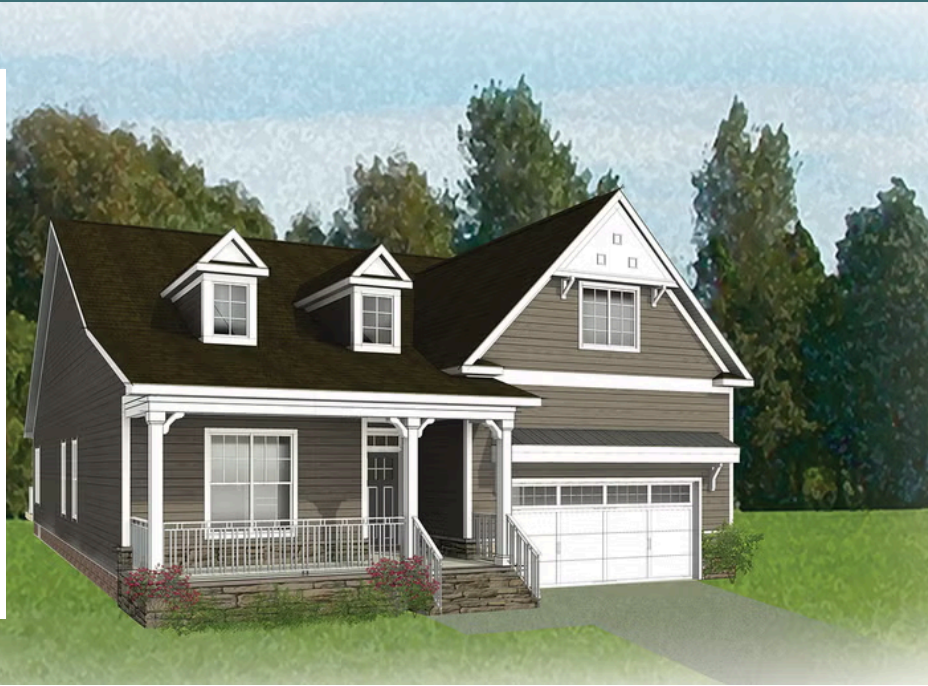

1000 Round Meadow Drive

AT THE MEADOWS

-  3 Bedrooms
-  2.0 Bathrooms
-  2106 Square Feet
-  2 Car Garage

\$623,719

Taking single-level living to the next level of style, the Corvallis offers 3 bedrooms, 2 full baths, a 2-car garage, and over 2,000 square feet of space. You'll feel right at home in the expansive, easy-flowing design blending both modern kitchen and family room into a centerpiece for contemporary living. After the day, escape to your primary bedroom oasis, complete with a dual-sink bath and cavernous walk-in closet. Two additional bedrooms and a central laundry room complete the plan.

Features of this Home

- Main Level Living
- 8 Foot Doors
- Fireplace
- Serenity Bath

eagleofva.com

1000 Round Meadow Drive

AT THE MEADOWS

FIRST FLOOR

eagleofva.com