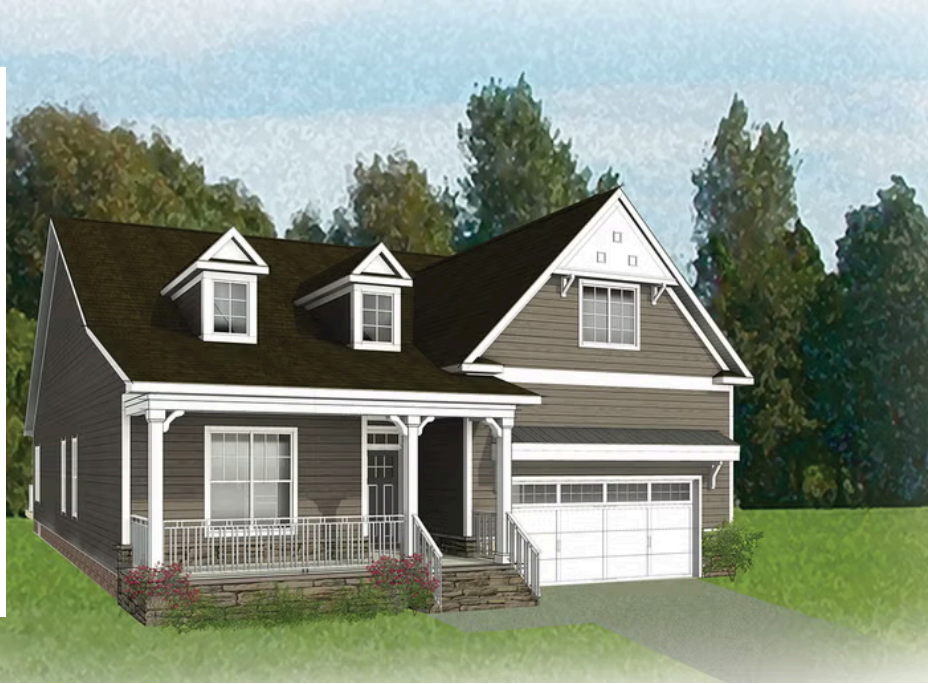

1000 Round Meadow Drive

AT THE MEADOWS

-  3 Bedrooms
-  2.0 Bathrooms
-  2106 Square Feet
-  2 Car Garage

\$649,762

Taking single-level living to the next level of style, the Corvallis offers 3 bedrooms, 2 full baths, a 2-car garage, and over 2,000 square feet of space. You'll feel right at home in the expansive, easy-flowing design blending both modern kitchen and family room into a centerpiece for contemporary living. After the day, escape to your primary bedroom oasis, complete with a dual-sink bath and cavernous walk-in closet. Two additional bedrooms and a central laundry room complete the plan.

Features of this Home

- Main Level Living
- 8 Foot Doors
- Fireplace
- Serenity Bath

eagleofva.com

1000 Round Meadow Drive

AT THE MEADOWS

FIRST FLOOR

eagleofva.com