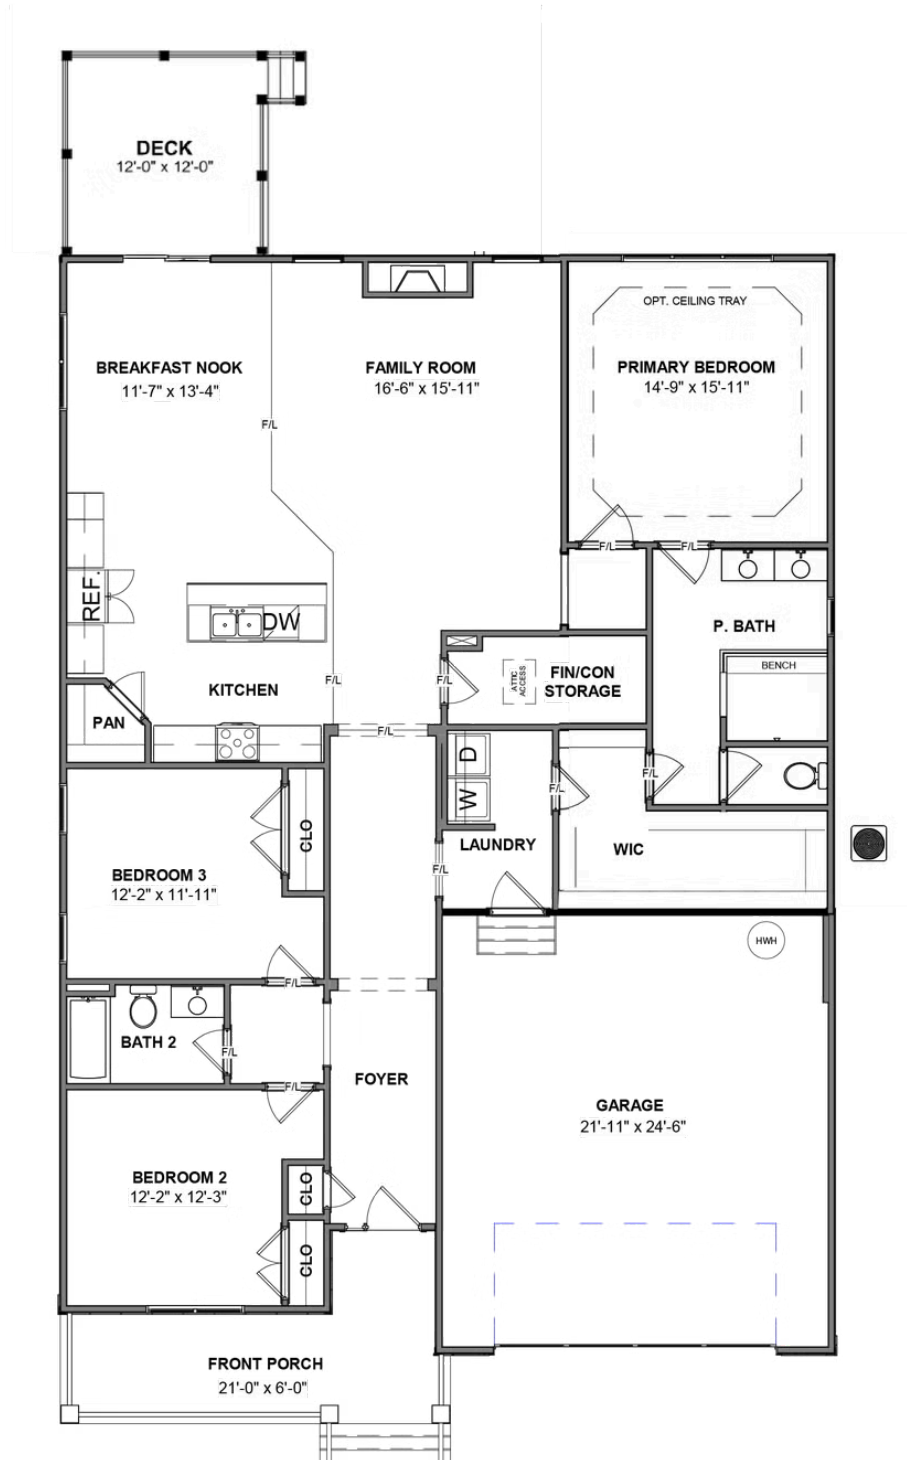

1000 Round Meadow Drive

AT THE MEADOWS

-  3 Bedrooms
-  2.0 Bathrooms
-  2106 Square Feet
-  2 Car Garage

\$623,719

Taking single-level living to the next level of style, the Corvallis offers 3 bedrooms, 2 full baths, a 2-car garage, and over 2,000 square feet of space. You'll feel right at home in the expansive, easy-flowing design blending both modern kitchen and family room into a centerpiece for contemporary living. After the day, escape to your primary bedroom oasis, complete with a dual-sink bath and cavernous walk-in closet. Two additional bedrooms and a central laundry room complete the plan.

Features of this Home

- Main Level Living
- 8 Foot Doors
- Fireplace
- Serenity Bath

eagleofva.com

1000 Round Meadow Drive

AT THE MEADOWS

FIRST FLOOR

eagleofva.com