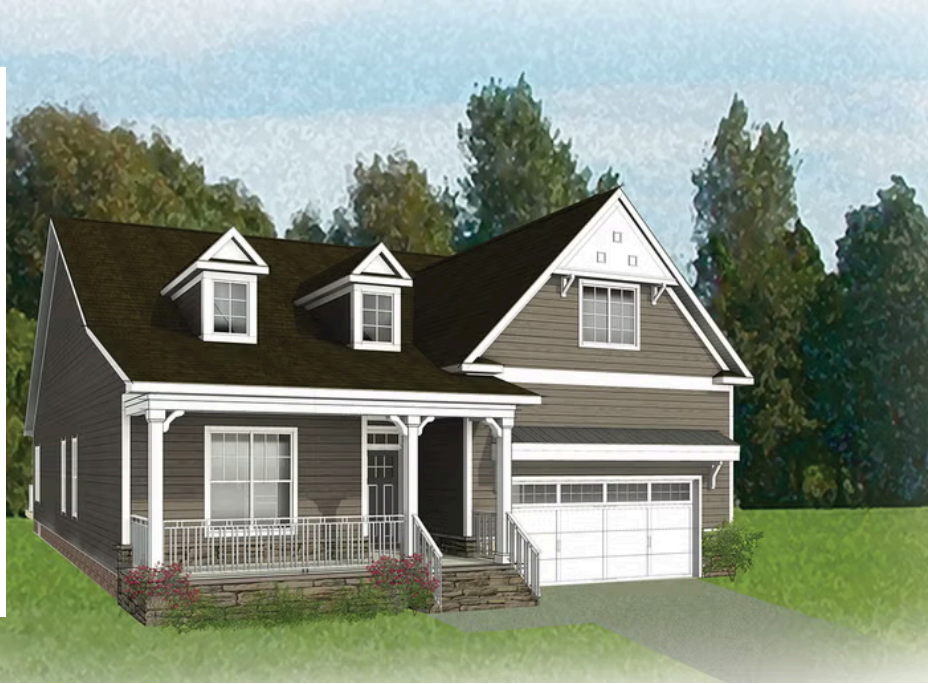

1000 Round Meadow Drive

AT THE MEADOWS

-  3 Bedrooms
-  2.0 Bathrooms
-  2106 Square Feet
-  2 Car Garage

\$623,719

Taking single-level living to the next level of style, the Corvallis offers 3 bedrooms, 2 full baths, a 2-car garage, and over 2,000 square feet of space. You'll feel right at home in the expansive, easy-flowing design blending both modern kitchen and family room into a centerpiece for contemporary living. After the day, escape to your primary bedroom oasis, complete with a dual-sink bath and cavernous walk-in closet. Two additional bedrooms and a central laundry room complete the plan.

Features of this Home

- Main Level Living
- 8 Foot Doors
- Fireplace
- Serenity Bath

eagleofva.com

1000 Round Meadow Drive

AT THE MEADOWS

FIRST FLOOR

eagleofva.com