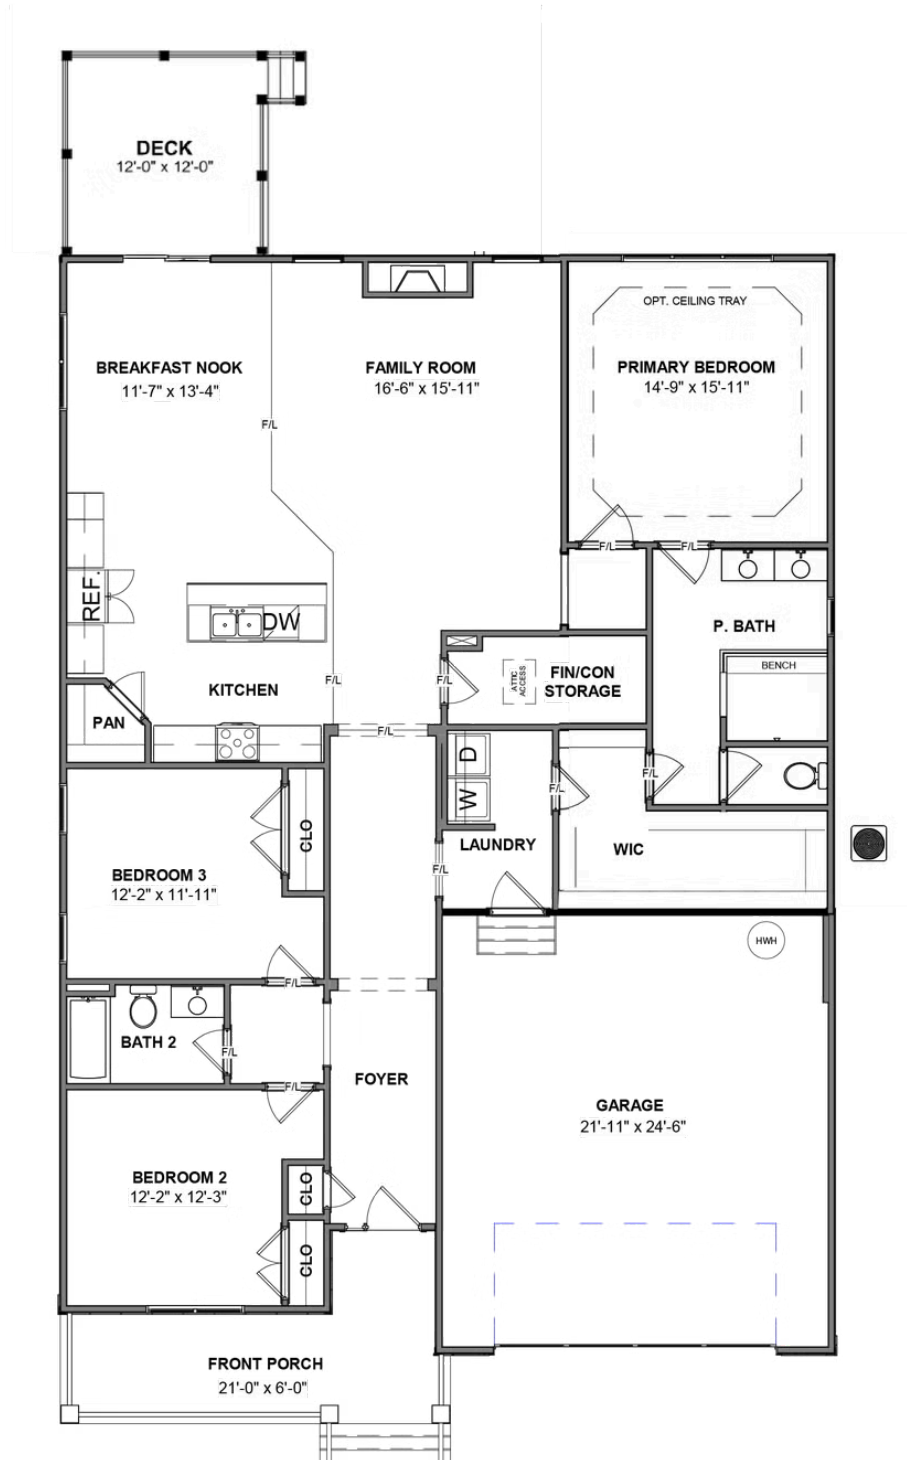

1000 Round Meadow Drive

AT THE MEADOWS

-  3 Bedrooms
-  2.0 Bathrooms
-  2106 Square Feet
-  2 Car Garage

\$649,762

Taking single-level living to the next level of style, the Corvallis offers 3 bedrooms, 2 full baths, a 2-car garage, and over 2,000 square feet of space. You'll feel right at home in the expansive, easy-flowing design blending both modern kitchen and family room into a centerpiece for contemporary living. After the day, escape to your primary bedroom oasis, complete with a dual-sink bath and cavernous walk-in closet. Two additional bedrooms and a central laundry room complete the plan.

Features of this Home

- Main Level Living
- 8 Foot Doors
- Fireplace
- Serenity Bath

eagleofva.com

1000 Round Meadow Drive

AT THE MEADOWS

FIRST FLOOR

eagleofva.com