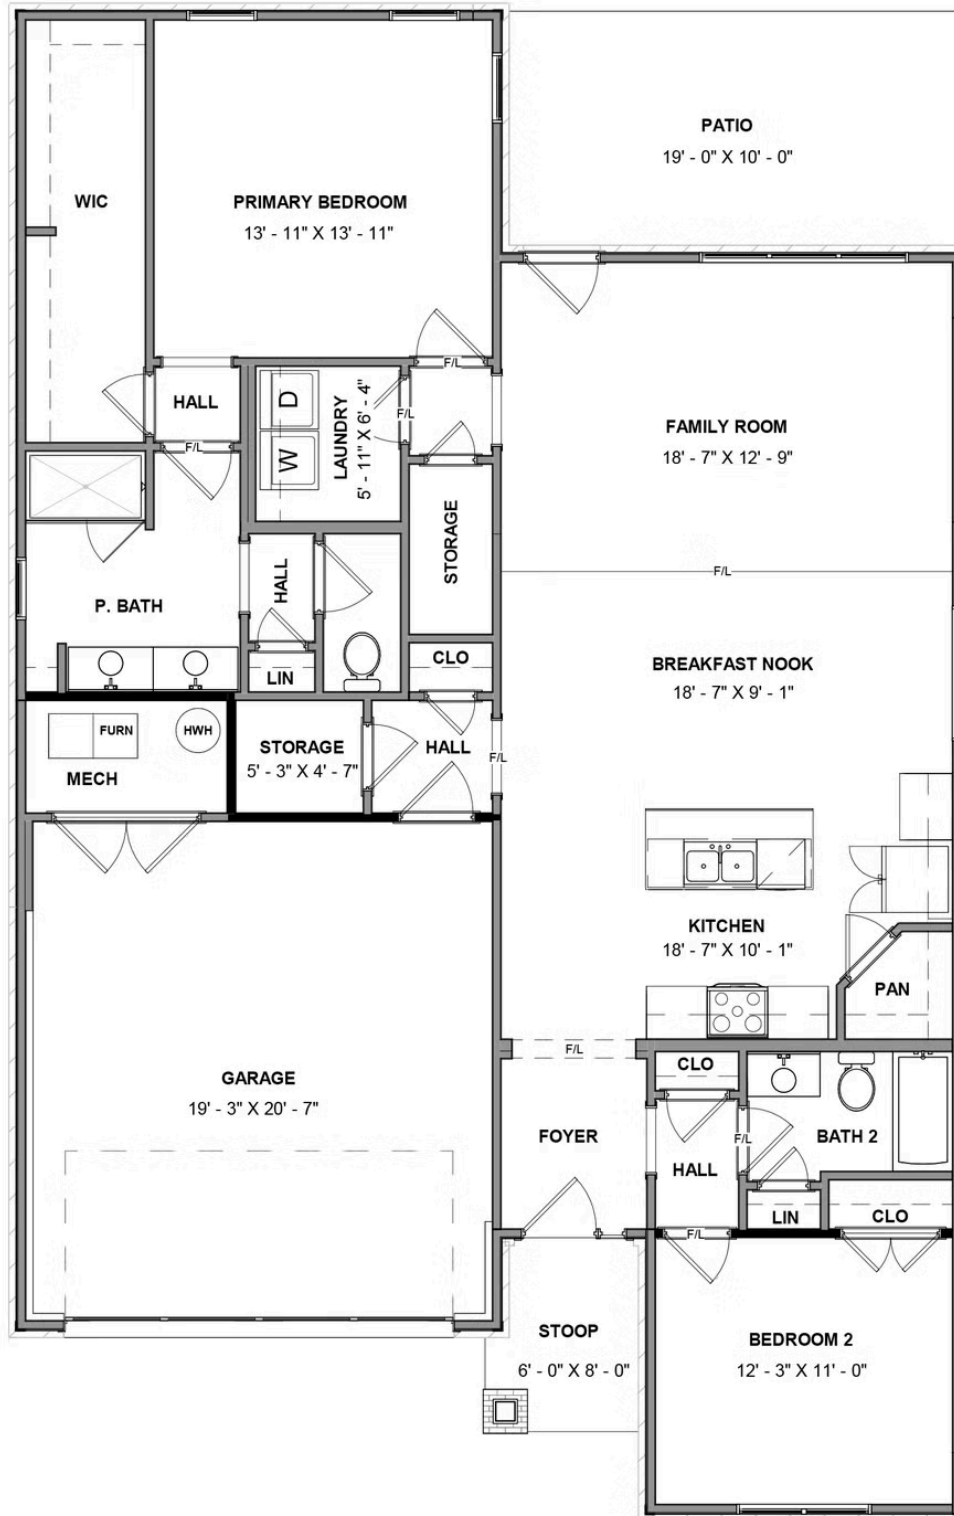

5130 Vulcan Court

AT WOMACK GREEN

eagleofva.com