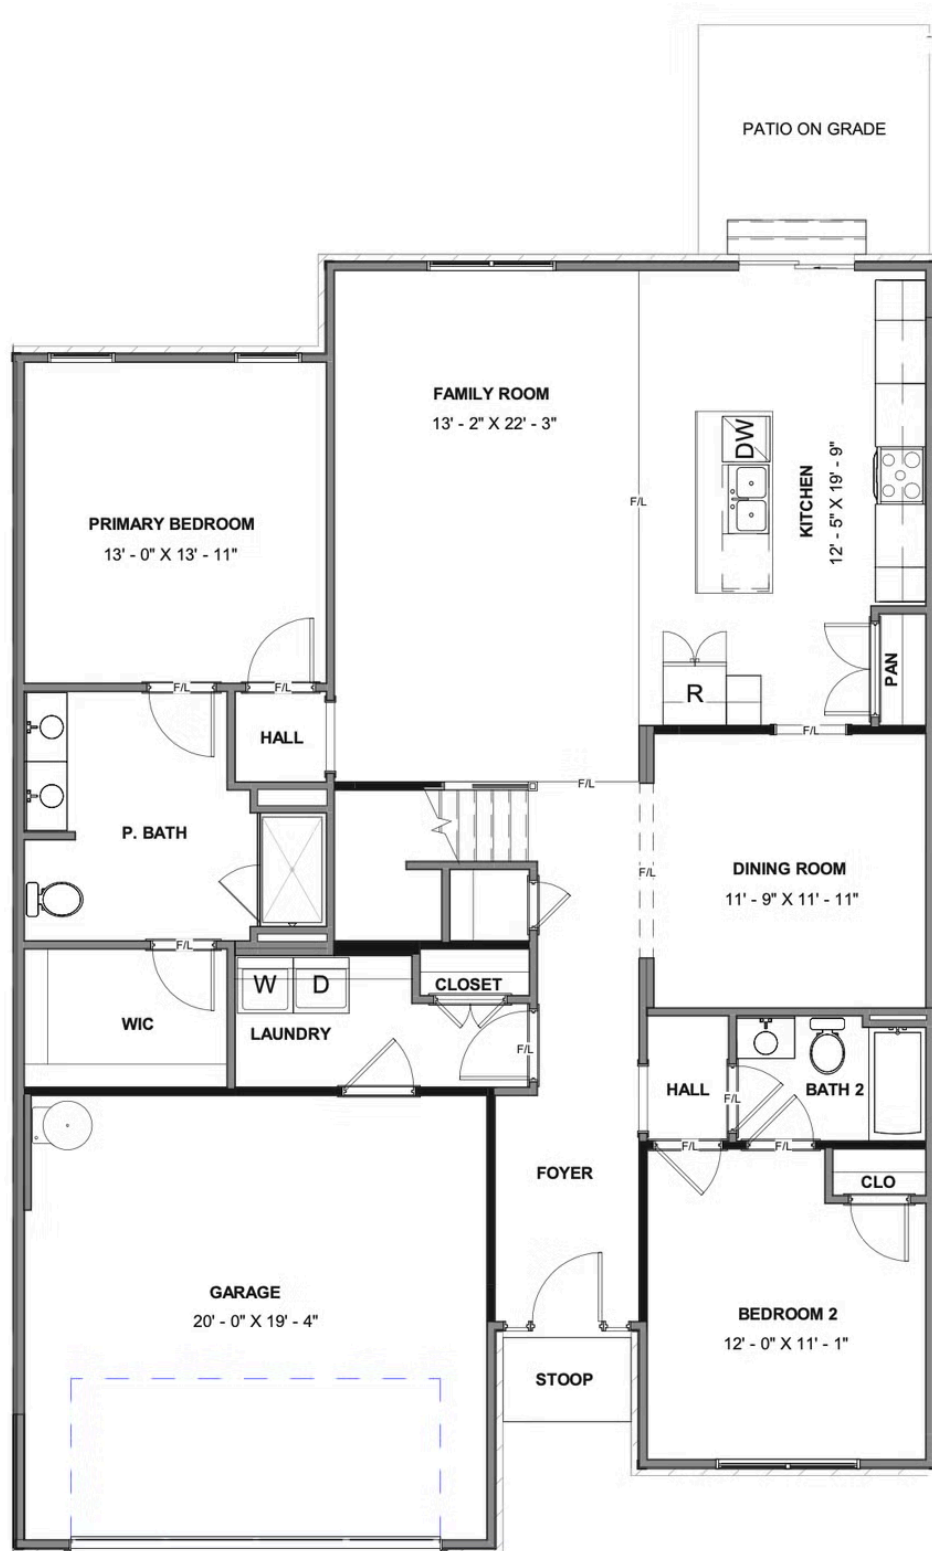

THE Brady

AT THE PRESERVE VILLAS

-  3 - 4 Bedrooms
-  3 Bathrooms
-  2,330 Square Feet
-  2 Levels

Welcome home to the Brady, a 2-story townhome with 2-car garage and plenty of room to spread out and call your own. Enter through the garage and into your laundry/mud room. The open concept kitchen features a large island overlooking the family room, spacious pantry, and access to the dining room. Tucked off the family room is your primary bedroom retreat with large primary bath and walk-in closet. A second bedroom and full bath can be found at the front of the home. Head on up to your second floor where you'll find a loft, third bedroom with walk-in closet, and full bath.

eagleofva.com

THE **Brady**
AT THE PRESERVE VILLAS

eagleofva.com

This information is deemed reliable but not guaranteed. All details, dimensions, square footage, illustrations and pricing are approximate and may vary from actual plans and specifications. Contact an Eagle Sales Consultant for details. Current information as of 18th May 2026

FIRST FLOOR

SECOND FLOOR