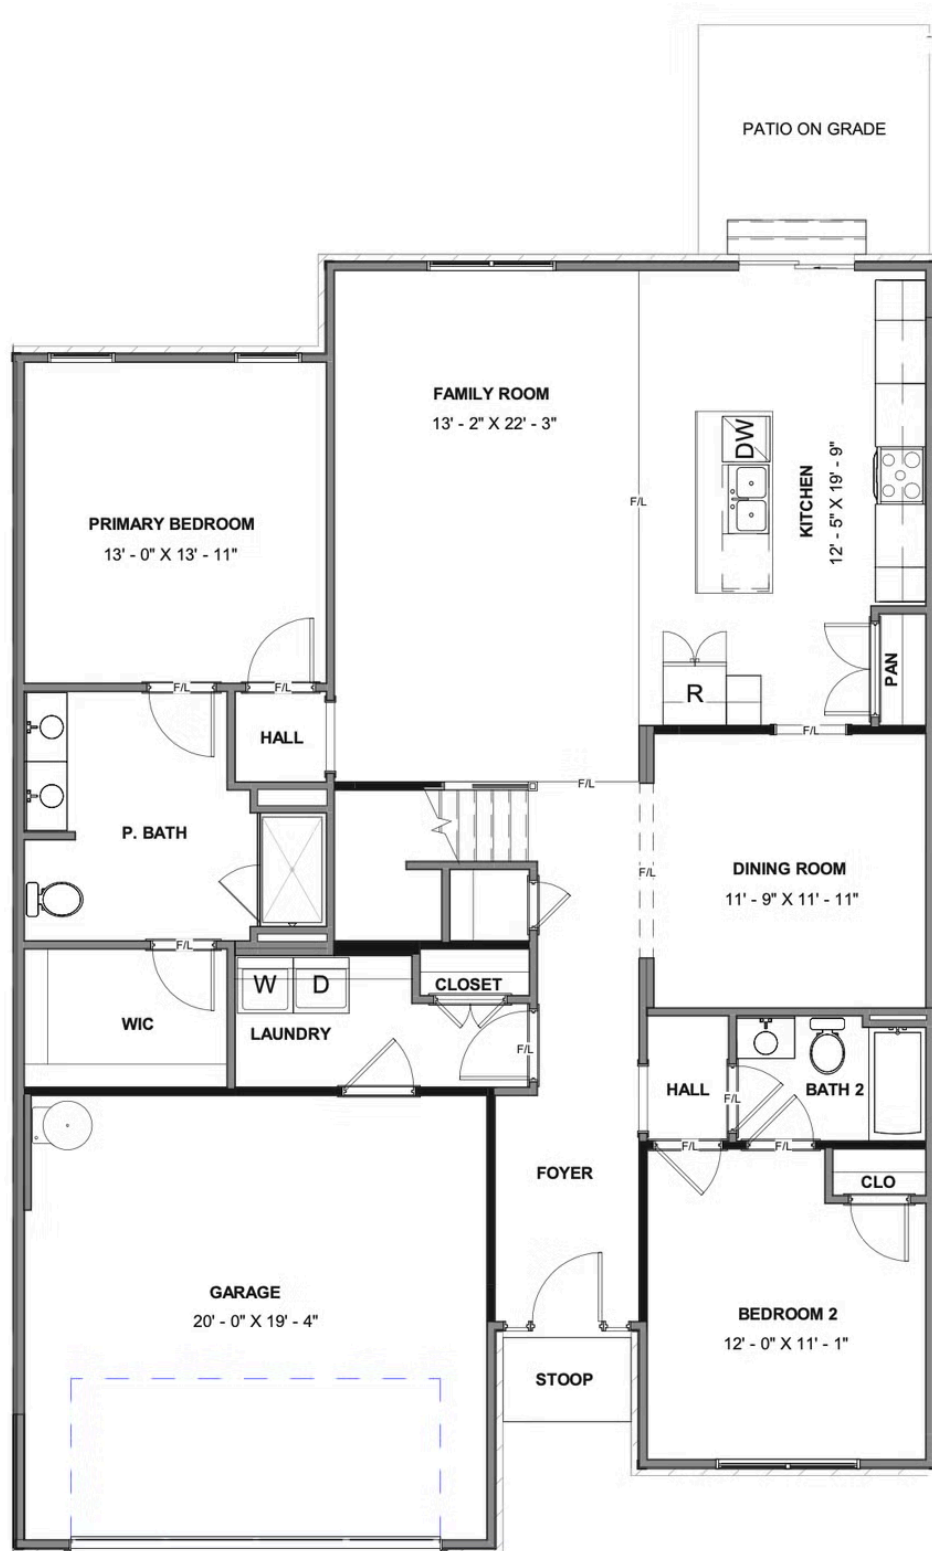

THE Brady

AT THE PRESERVE VILLAS

-  3 - 4 Bedrooms
-  3 Bathrooms
-  2,330 Square Feet
-  2 Levels

Welcome home to the Brady, a 2-story townhome with 2-car garage and plenty of room to spread out and call your own. Enter through the garage and into your laundry/mud room. The open concept kitchen features a large island overlooking the family room, spacious pantry, and access to the dining room. Tucked off the family room is your primary bedroom retreat with large primary bath and walk-in closet. A second bedroom and full bath can be found at the front of the home. Head on up to your second floor where you'll find a loft, third bedroom with walk-in closet, and full bath.

eagleofva.com

THE **Brady**
AT THE PRESERVE VILLAS

eagleofva.com

This information is deemed reliable but not guaranteed. All details, dimensions, square footage, illustrations and pricing are approximate and may vary from actual plans and specifications. Contact an Eagle Sales Consultant for details. Current information as of 2nd July 2026

FIRST FLOOR

SECOND FLOOR