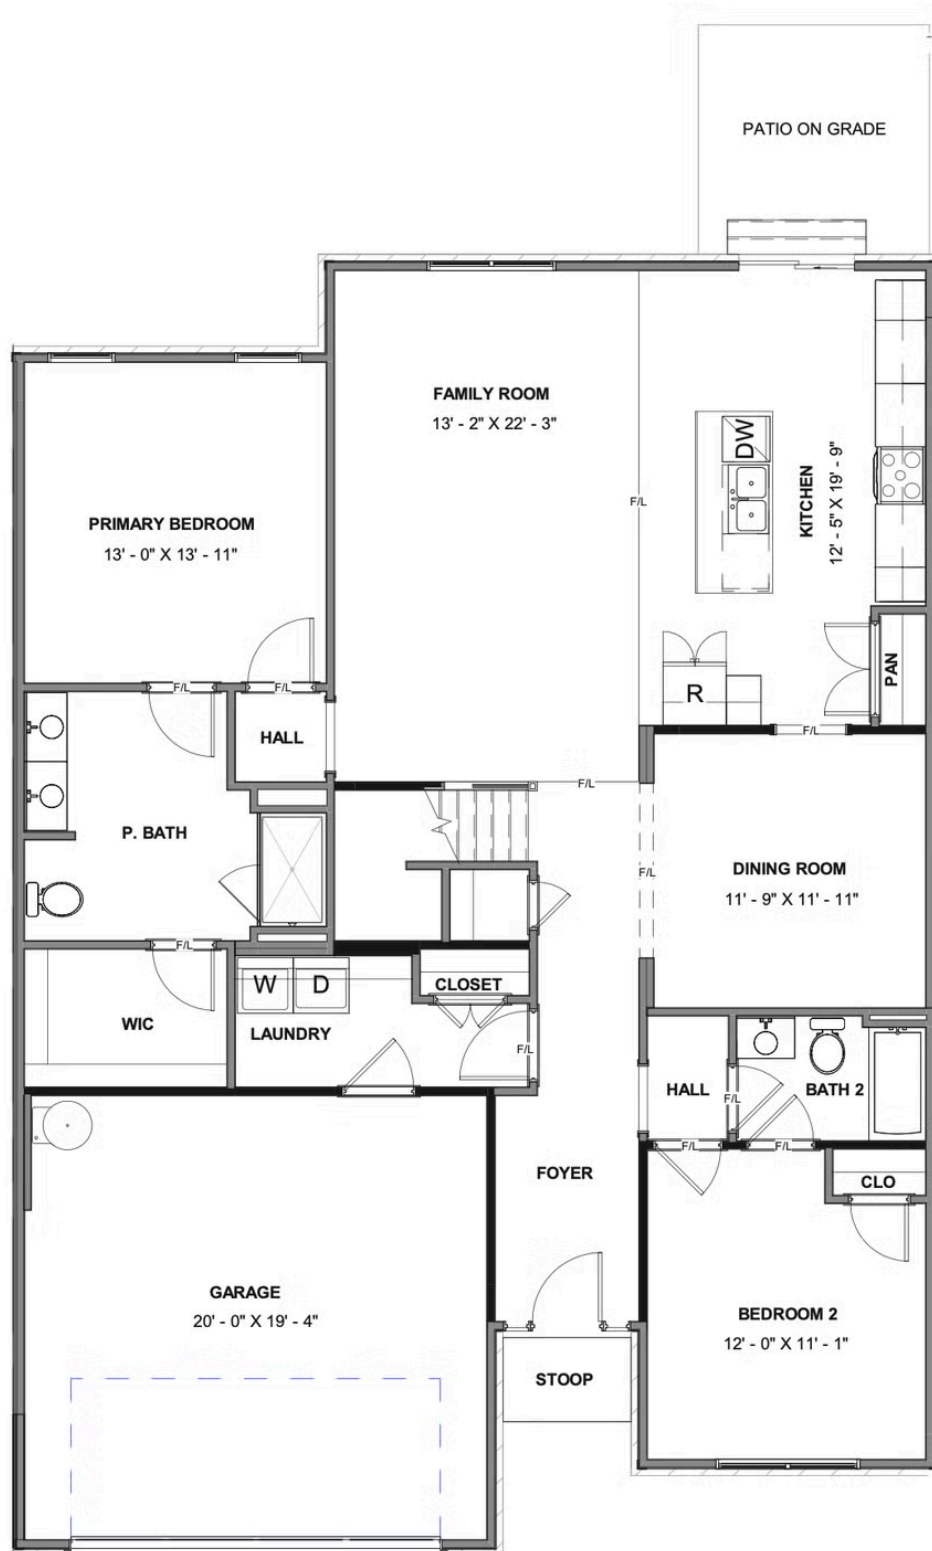

THE Brady

AT THE PRESERVE VILLAS

-  3 - 4 Bedrooms
-  3 Bathrooms
-  2,330 Square Feet
-  2 Levels

Welcome home to the Brady, a 2-story townhome with 2-car garage and plenty of room to spread out and call your own. Enter through the garage and into your laundry/mud room. The open concept kitchen features a large island overlooking the family room, spacious pantry, and access to the dining room. Tucked off the family room is your primary bedroom retreat with large primary bath and walk-in closet. A second bedroom and full bath can be found at the front of the home. Head on up to your second floor where you'll find a loft, third bedroom with walk-in closet, and full bath.

eagleofva.com

THE **Brady**
AT THE PRESERVE VILLAS

eagleofva.com

This information is deemed reliable but not guaranteed. All details, dimensions, square footage, illustrations and pricing are approximate and may vary from actual plans and specifications. Contact an Eagle Sales Consultant for details. Current information as of 2nd January 2026

FIRST FLOOR

SECOND FLOOR