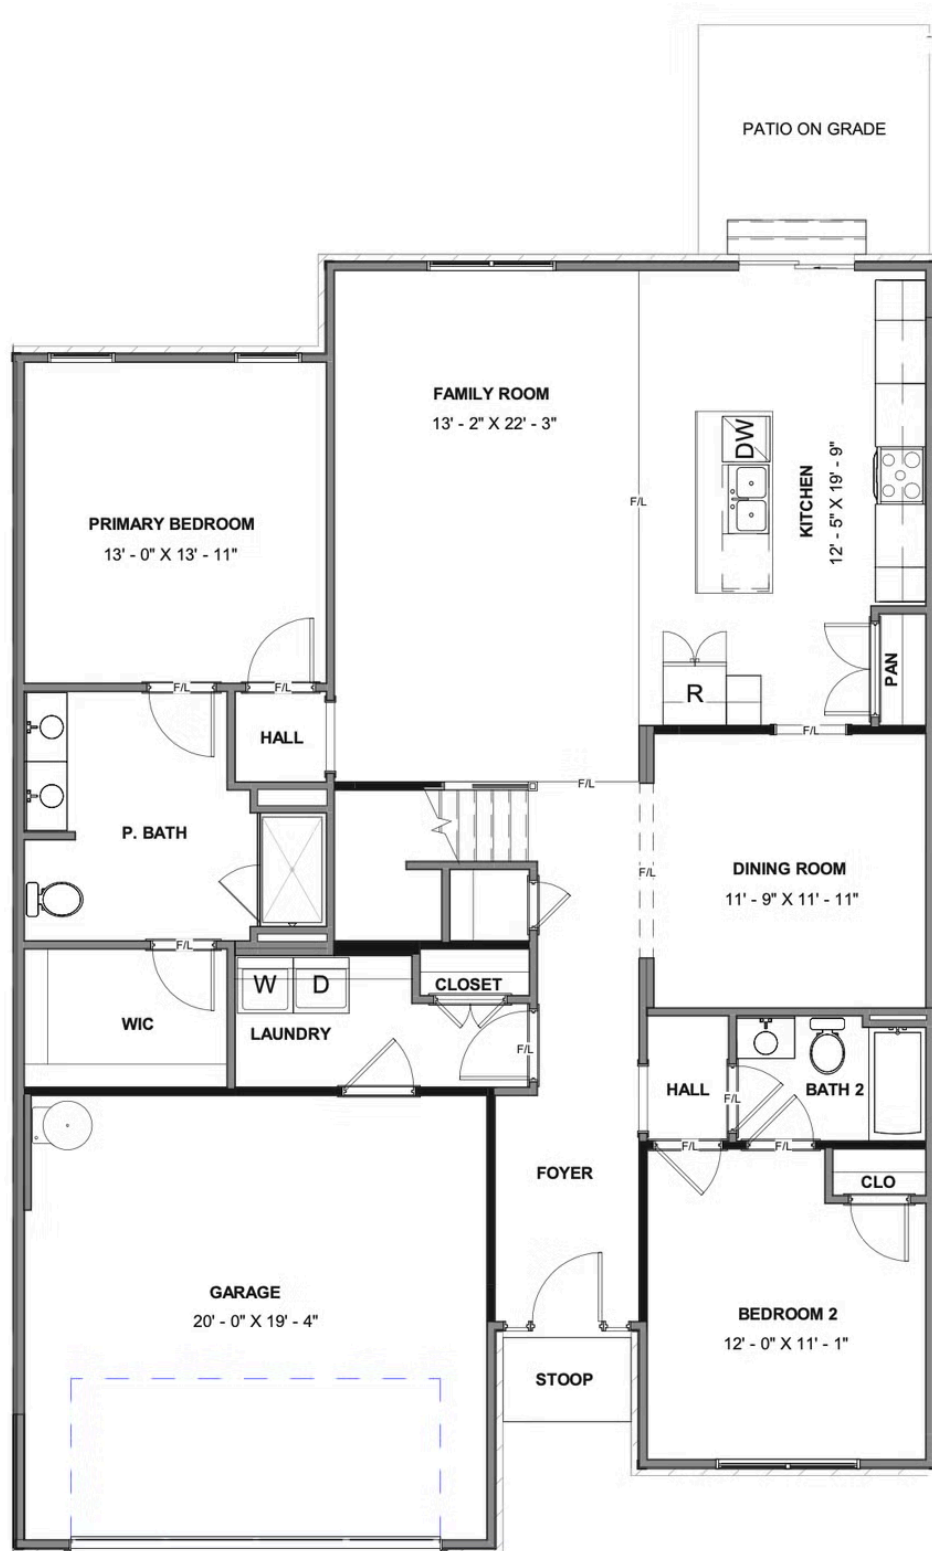

THE Brady

AT THE PRESERVE VILLAS

-  3 - 4 Bedrooms
-  3 Bathrooms
-  2,330 Square Feet
-  2 Levels

Welcome home to the Brady, a 2-story townhome with 2-car garage and plenty of room to spread out and call your own. Enter through the garage and into your laundry/mud room. The open concept kitchen features a large island overlooking the family room, spacious pantry, and access to the dining room. Tucked off the family room is your primary bedroom retreat with large primary bath and walk-in closet. A second bedroom and full bath can be found at the front of the home. Head on up to your second floor where you'll find a loft, third bedroom with walk-in closet, and full bath.

eagleofva.com

THE **Brady**
AT THE PRESERVE VILLAS

eagleofva.com

This information is deemed reliable but not guaranteed. All details, dimensions, square footage, illustrations and pricing are approximate and may vary from actual plans and specifications. Contact an Eagle Sales Consultant for details. Current information as of 3rd April 2026

FIRST FLOOR

SECOND FLOOR