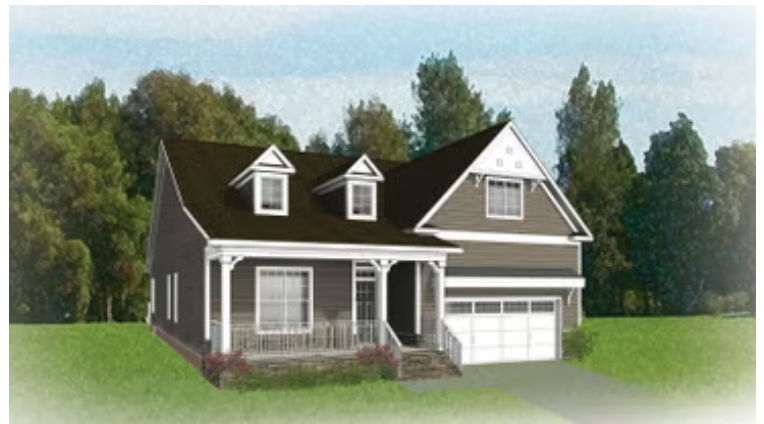

THE Corvallis

AT THE PRESERVE SINGLE FAMILY HOMES

-  3 - 5 Bedrooms
-  2 - 3 Bathrooms
-  2,106 Square Feet
-  2 Car Garage
-  1 Levels

Taking single-level living to the next level of style, the Corvallis offers 3 bedrooms, 2 full baths, a 2-car garage, and over 2,000 square feet of space. You'll feel right at home in the expansive, easy-flowing design blending both modern kitchen and family room into a centerpiece for contemporary living. After the day, escape to your primary bedroom oasis, complete with a dual-sink bath and cavernous walk-in closet. Two additional bedrooms and a central laundry room complete the plan. Packed with features and built for flexibility, the Corvallis can be personalized to your needs, with options for a second floor, a pocket office, morning room, screen porch, and more.

eagleofva.com

THE Corvallis

AT THE PRESERVE SINGLE FAMILY HOMES

Traditional

Colonial

Craftsman

European

eagleofva.com

THE Corvallis

AT THE PRESERVE SINGLE FAMILY HOMES

eagleofva.com