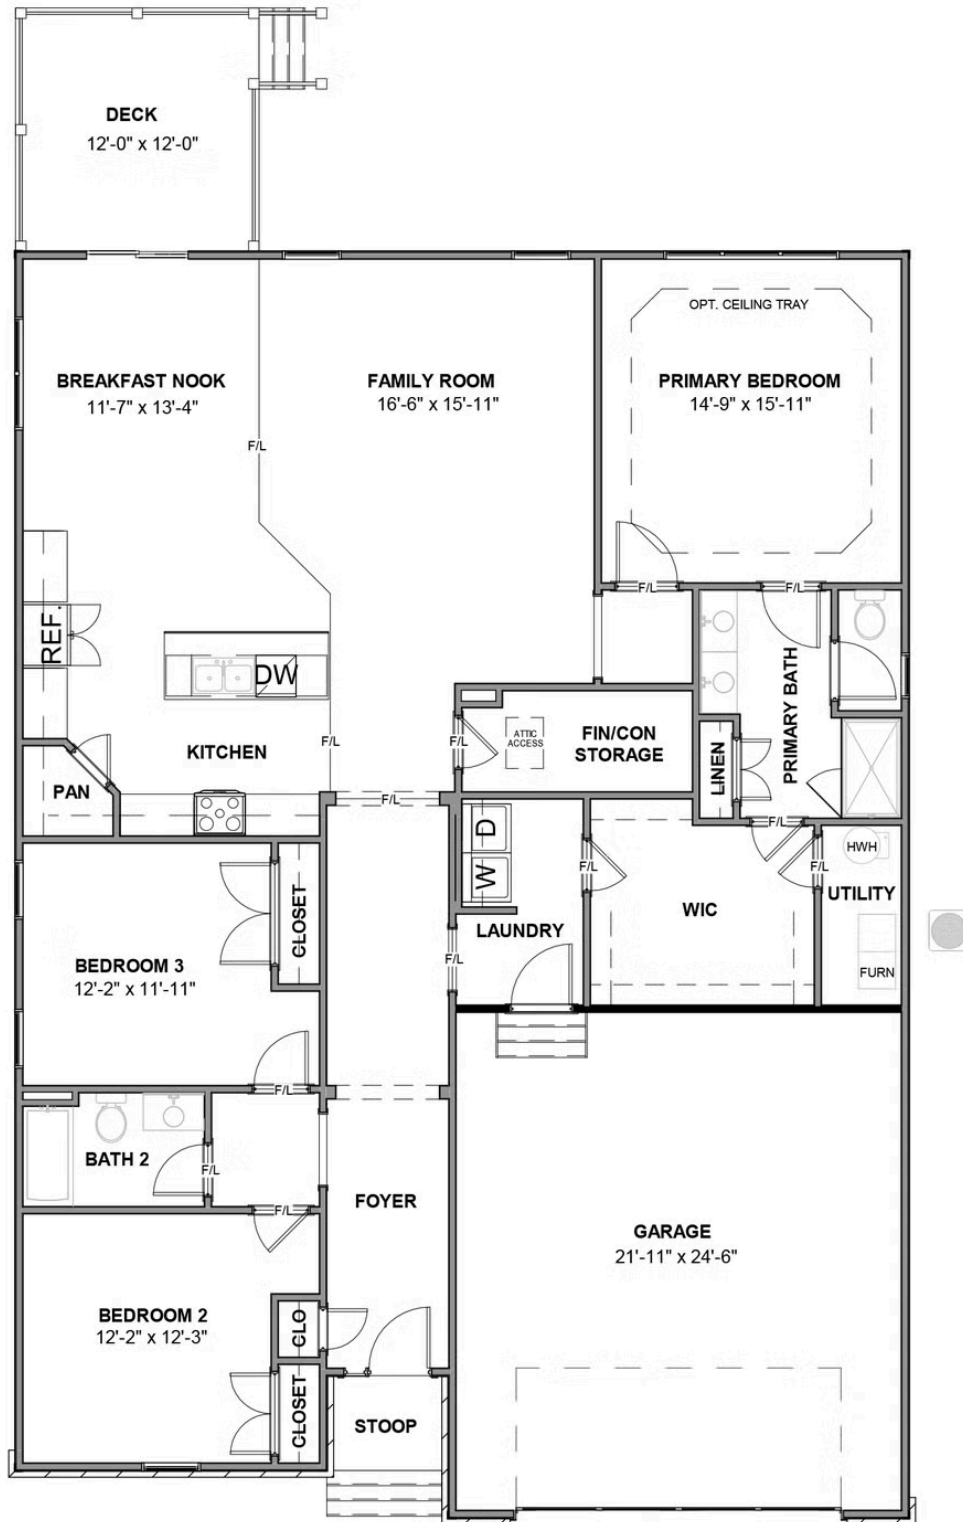

THE Corvallis

AT THE PRESERVE SINGLE FAMILY HOMES

eagleofva.com