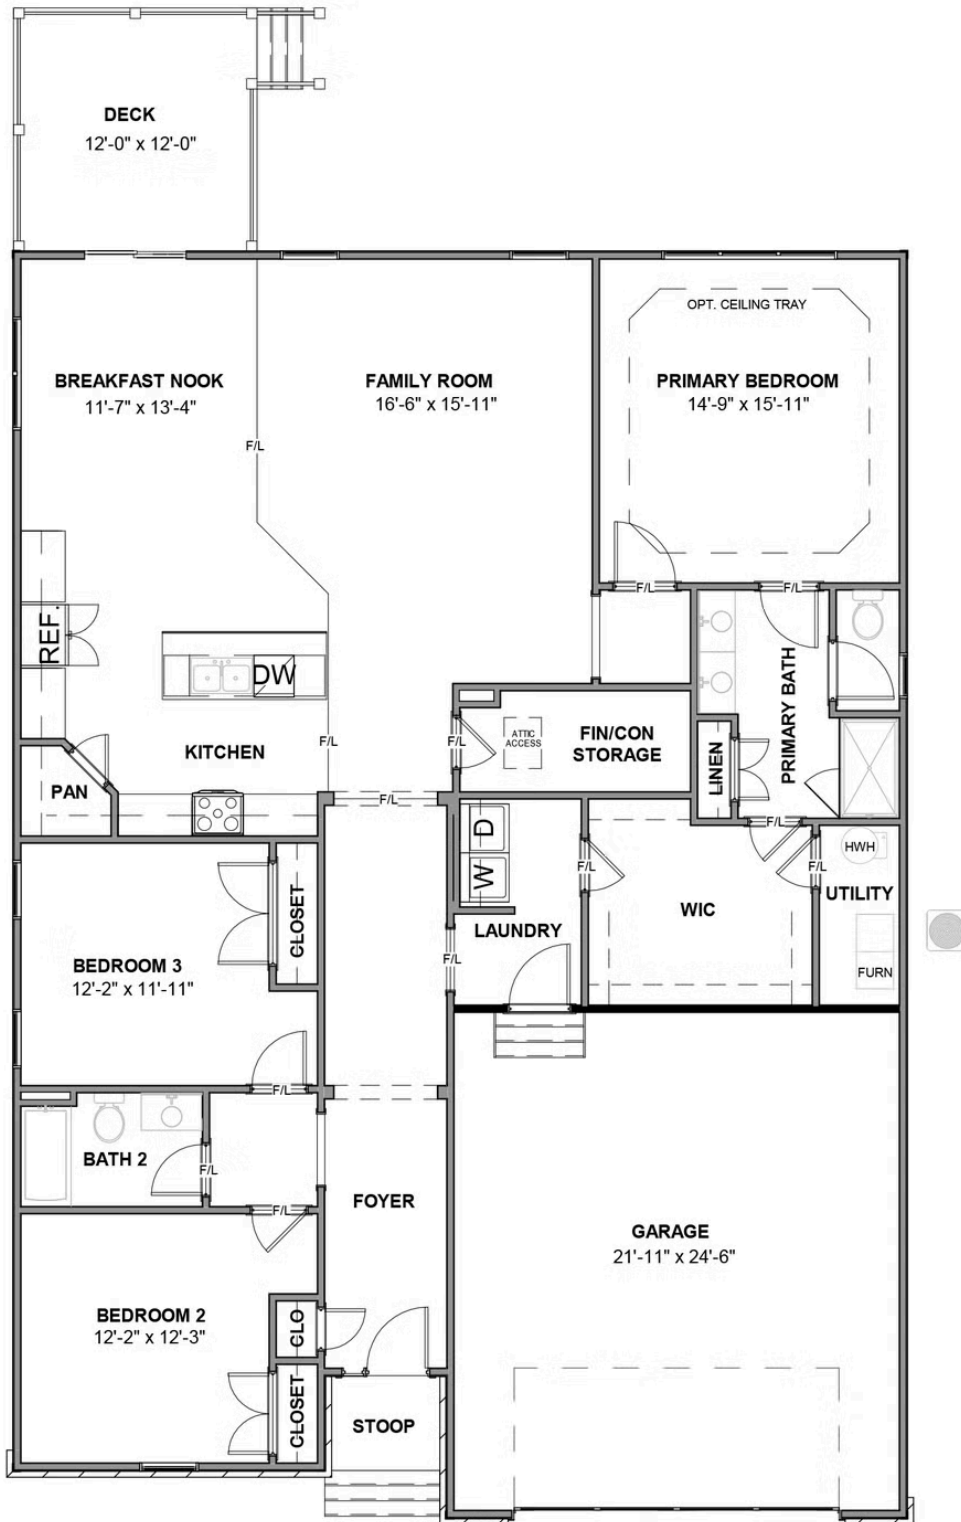

THE Corvallis

AT THE PRESERVE SINGLE FAMILY HOMES

eagleofva.com