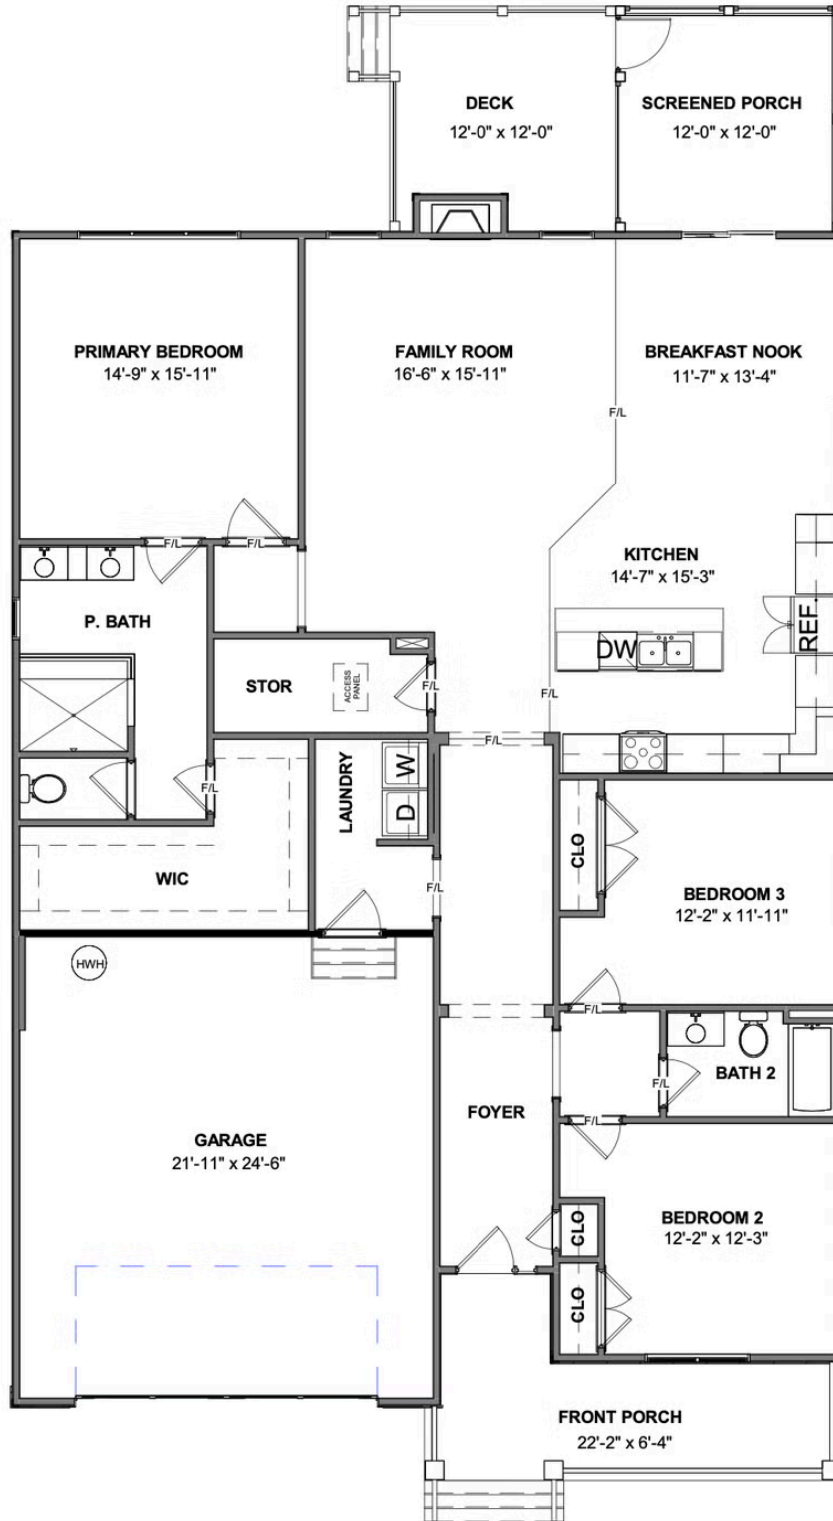

FIRST FLOOR