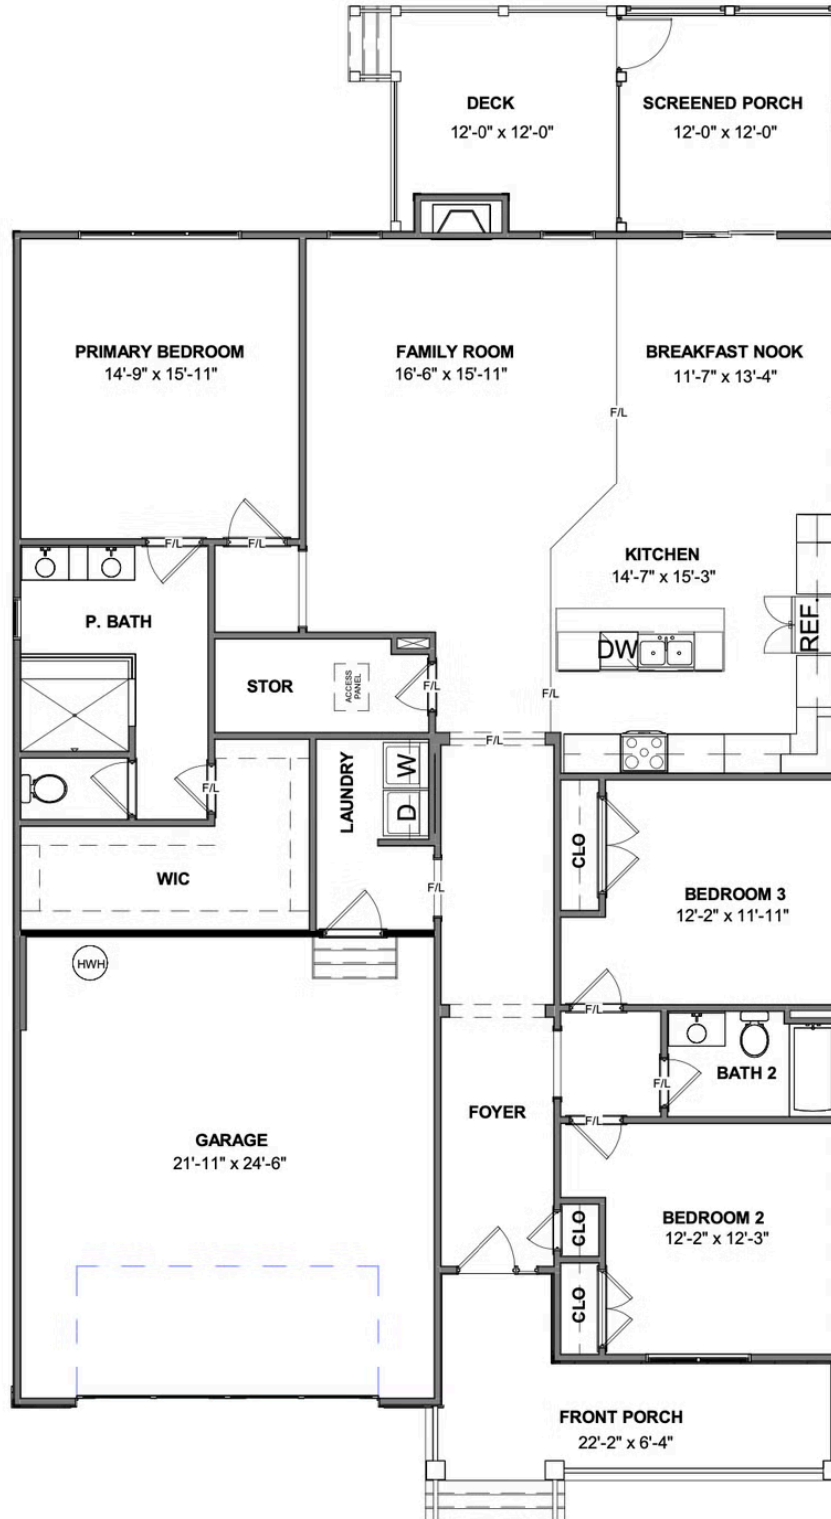

1970 Kyles Way

AT THE PRESERVE SINGLE FAMILY HOMES

-  3 Bedrooms
-  2.0 Bathrooms
-  2116 Square Feet
-  2 Car Garage

\$644,900

Taking single-level living to the next level of style, the Corvallis offers 3 bedrooms, 2 full baths, a 2-car garage, and over 2,000 square feet of space. You'll feel right at home in the expansive, easy-flowing design blending both modern kitchen and family room into a centerpiece for contemporary living. After the day, escape to your primary bedroom oasis, complete with a dual-sink bath and cavernous walk-in closet. Two additional bedrooms and a central laundry room complete the plan.

Features of this Home

- Screened Porch
- Fireplace in Family Room
- 8 Foot Doors
- Serenity Bath in Primary Suite

eagleofva.com

1970 Kyles Way

AT THE PRESERVE SINGLE FAMILY HOMES

FIRST FLOOR

eagleofva.com