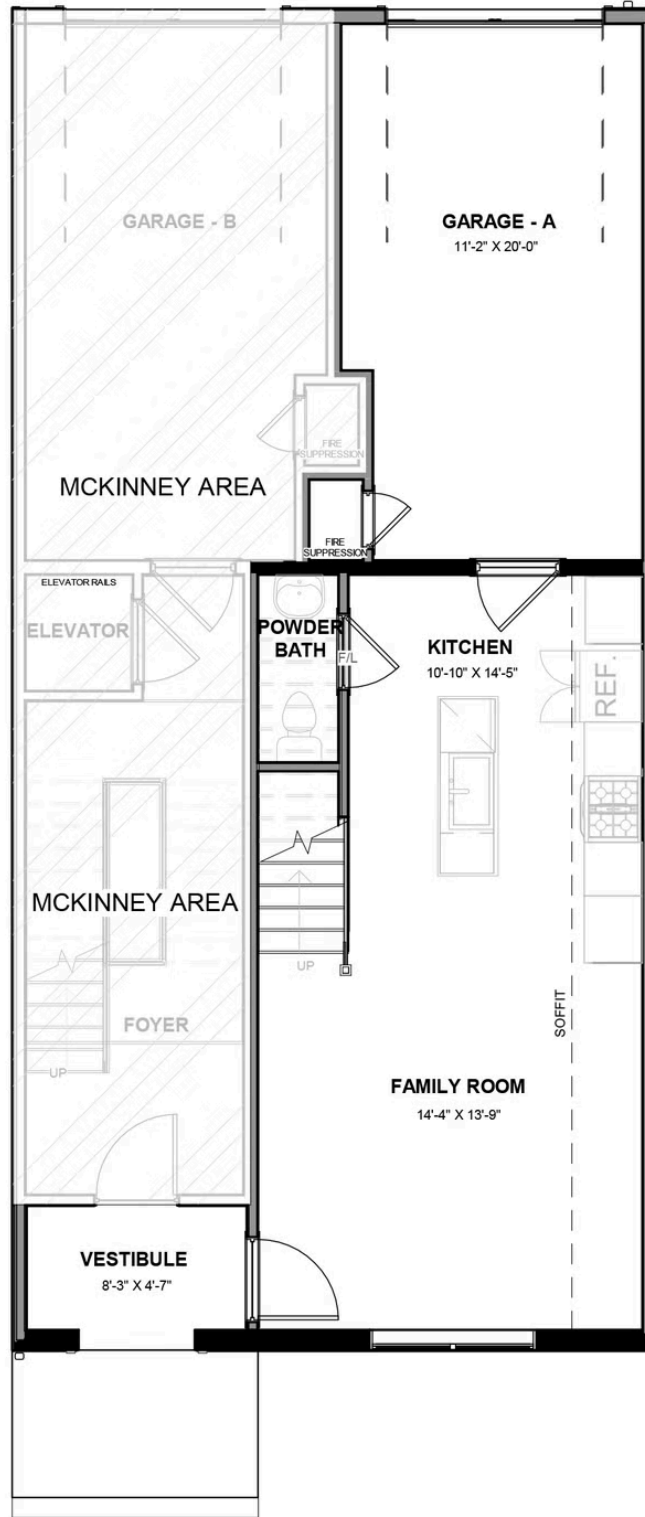

424 Midtown Way

AT MIDTOWN

-  2 Bedrooms
-  2.5 Bathrooms
-  1504 Square Feet
-  1 Car Garage

\$516,635

Welcome to modern urban living like never before with the Arlington, a 2-level, 2-bedroom condo offering 1,504 square feet of space. Arrive home to your private 1-car garage and step into a true chef's kitchen and open living room ready for relaxing or entertaining. A half-bath powder room completes the first floor. Step up the open stairwell to the second floor where your primary suite awaits with dual-sink bath and generous walk-in closet. Here you'll also find an additional bedroom, full bath, and laundry, and flexible loft space that leads out to a rear outside deck ready for kicking back and soaking up the good life. Pets are welcome

eagleofva.com

FIRST FLOOR

SECOND FLOOR