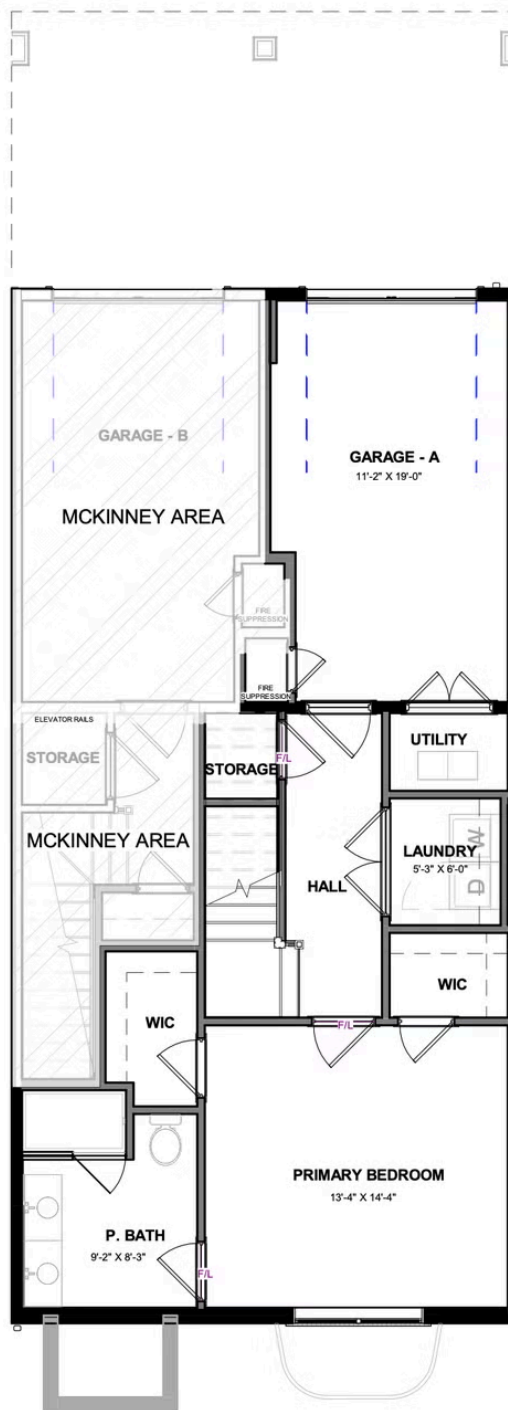

415 Eheart Street

AT MIDTOWN

-  2 Bedrooms
-  2.5 Bathrooms
-  1504 Square Feet
-  1 Car Garage

\$539,990

Welcome to modern urban living like never before with the Arlington, a 2-level, 2-bedroom condo offering 1,504 square feet of space. Arrive home to your private 1-car garage and convenient storage and laundry room, complete with the first floor primary bedroom suite with dual-sink bath and generous walk-in closet. On the second floor, step into a true chef's kitchen and open living room ready for relaxing or entertaining. A half-bath powder room, bedroom and full bath complete this floor. Off of the kitchen is a large rear deck, ready for kicking back and soaking up the good life.

Features of this Home

- Main Floor Bedroom
- Private Lower Primary Bedroom Suite
- Outdoor Deck

eagleofva.com

FIRST FLOOR

SECOND FLOOR