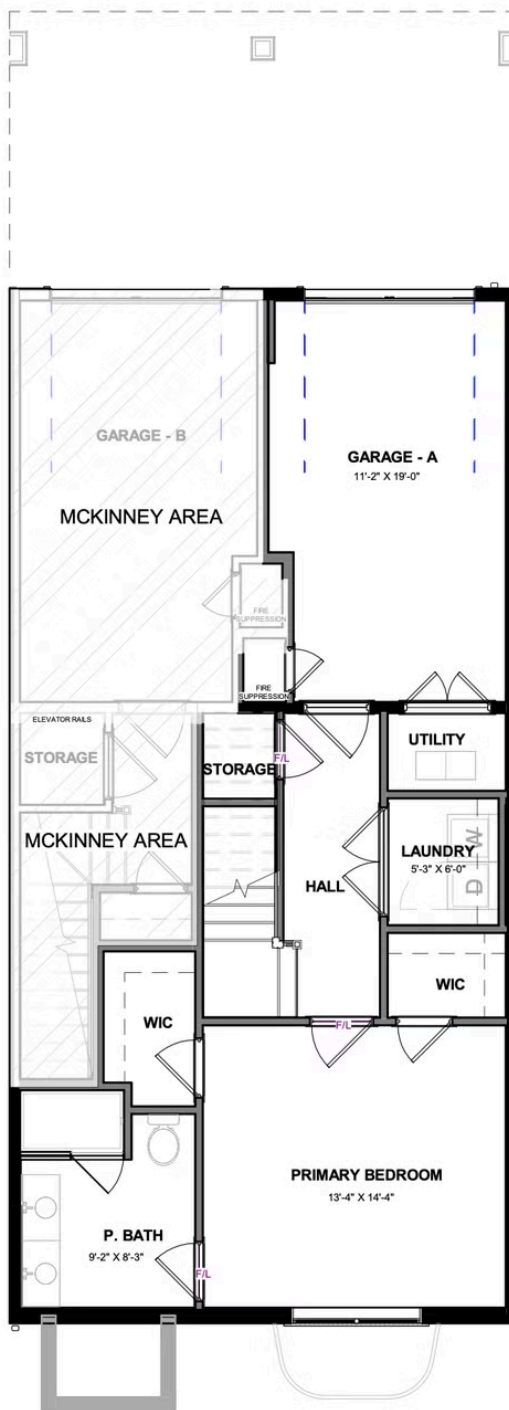

415 Eheart Street

AT MIDTOWN

-  2 Bedrooms
-  2.5 Bathrooms
-  1504 Square Feet
-  1 Car Garage

\$539,990

Welcome to modern urban living like never before with the Arlington, a 2-level, 2-bedroom condo offering 1,504 square feet of space. Arrive home to your private 1-car garage and convenient storage and laundry room, complete with the first floor primary bedroom suite with dual-sink bath and generous walk-in closet. On the second floor, step into a true chef's kitchen and open living room ready for relaxing or entertaining. A half-bath powder room, bedroom and full bath complete this floor. Off of the kitchen is a large rear deck, ready for kicking back and soaking up the good life.

Features of this Home

- Main Floor Bedroom
- Private Lower Primary Bedroom Suite
- Outdoor Deck

eagleofva.com

FIRST FLOOR

SECOND FLOOR