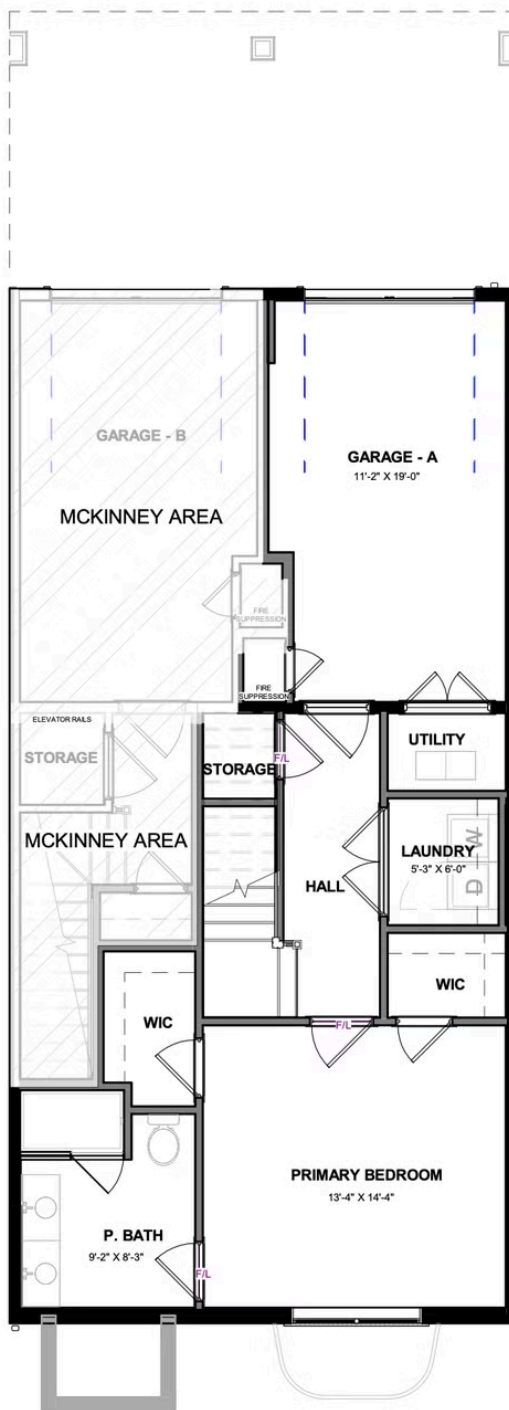

415 Eheart Street

AT MIDTOWN

-  2 Bedrooms
-  2.5 Bathrooms
-  1,504 Square Feet
-  1 Car Garage

\$539,990

Welcome to modern urban living like never before with the Arlington, a 2-level, 2-bedroom condo offering 1,504 square feet of space. Arrive home to your private 1-car garage and convenient storage and laundry room, complete with the first floor primary bedroom suite with dual-sink bath and generous walk-in closet. On the second floor, step into a true chef's kitchen and open living room ready for relaxing or entertaining. A half-bath powder room, bedroom and full bath complete this floor floor. Step up the open stairwell to the second floor where your primary suite awaits with dual-sink bath and generous walk-in closet. Off of the kitchen is a large rear deck, ready for kicking back and soaking up the good life.

Features of this Home

- Main Floor Bedroom
- Private Lower Primary Bedroom Suite
- Outdoor Deck

eagleofva.com

FIRST FLOOR

SECOND FLOOR